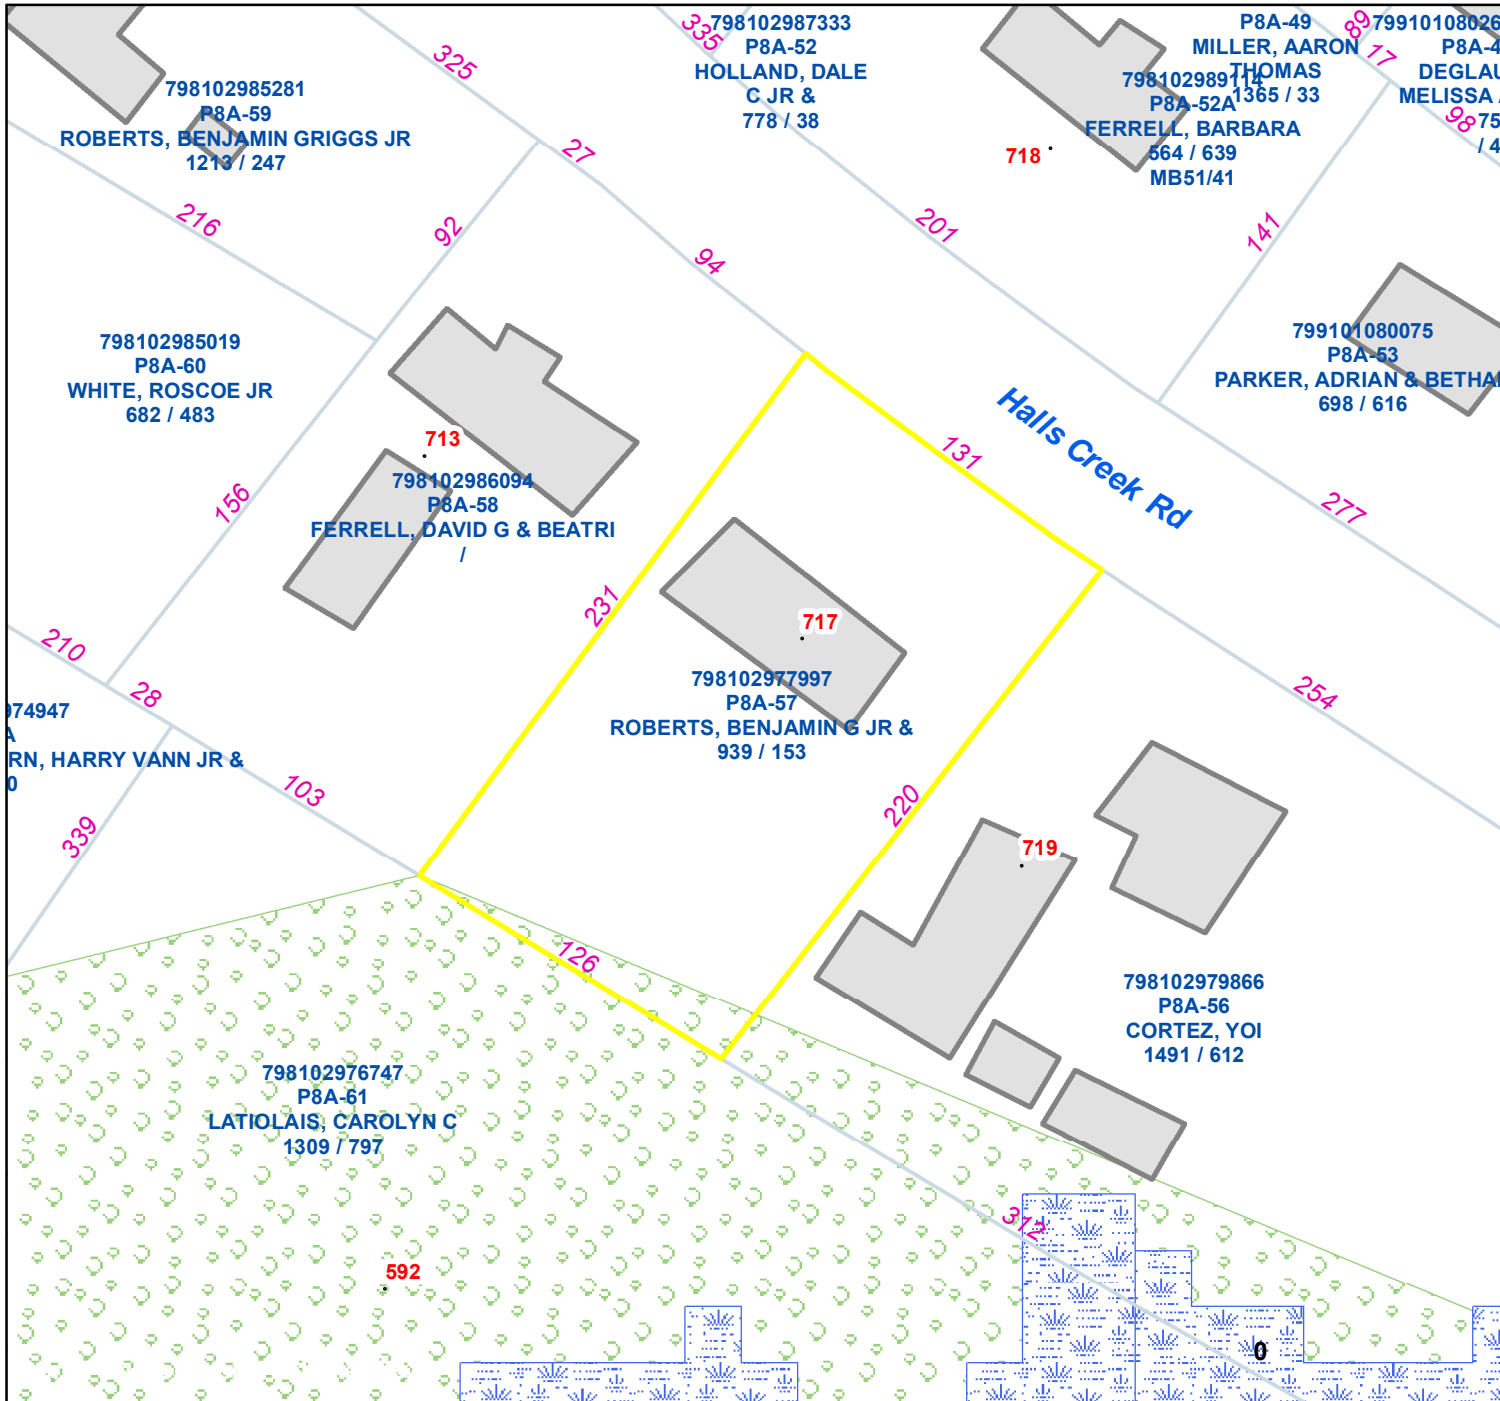

Pasquotank County, NC

Parcel ID: 798102977997

Map: P8A-57

LOT: 0

00717 HALL'S CREEK RD
ROBERTS, BENJAMIN G JR &
BARBARA F
717 HALLS CREEK RD
ELIZABETH CITY NC 27909

Deed Book: 939
Deed Page: 153
Date: 20061017

Land Value: 27700
Ag Value: 0
Bldg Value: 193800
Total Value: 221500

Taxed Acres: 0.646

PASQUOTANK
COUNTY NC

Date: 3/5/2024

Property Ownership/
Lines as of January 1, 2024

NOT A SURVEY

This map was created from historic maps, recorded deeds and surveys.
It CAN NOT be used to convey land, settle land disputes or build fences.