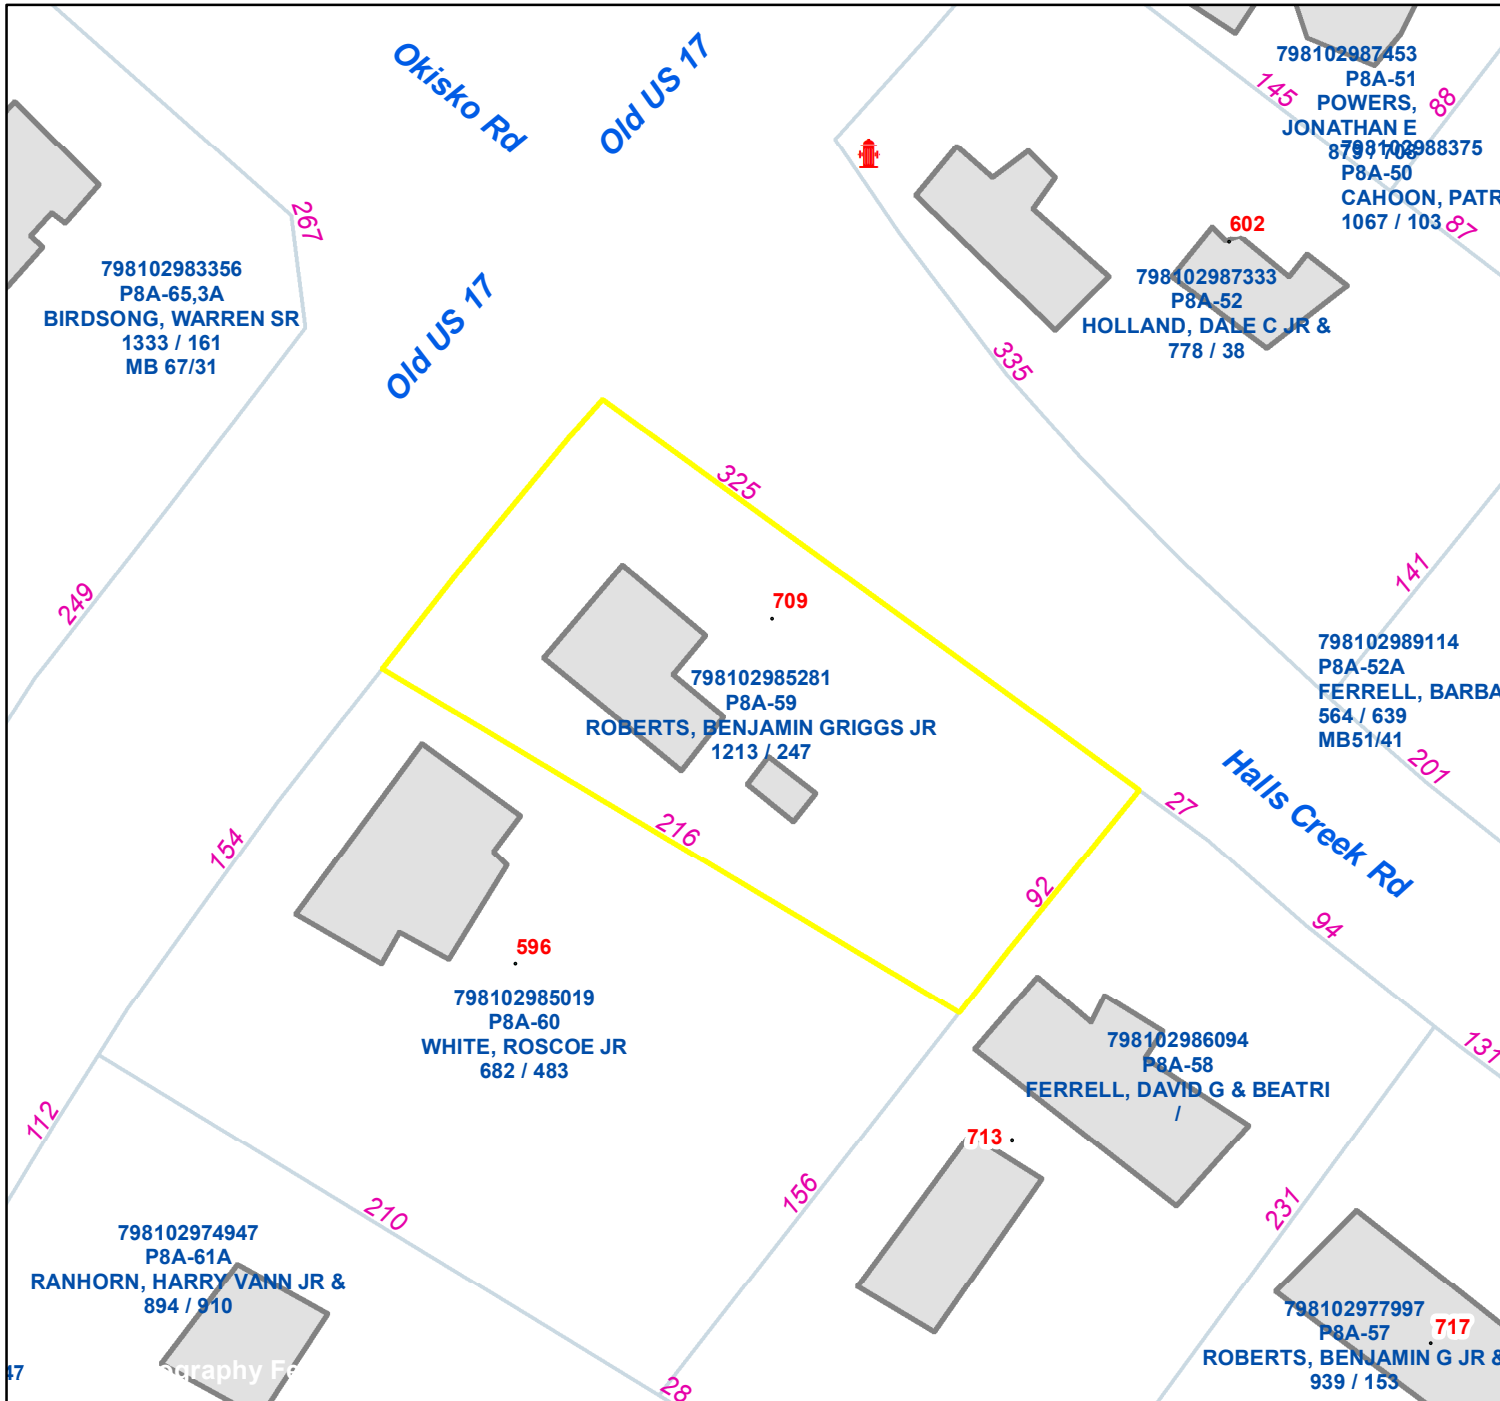

Pasquotank County, NC

Parcel ID: 798102985281

Map: P8A-59

LOT: 0

00709 HALLS CREEK RD
ROBERTS, BENJAMIN GRIGGS JR
& BARBARA FERRELL
717 HALLS CREEK RD
ELIZABETH CITY NC 27909

Deed Book: 1213
Deed Page: 247
Date: 20141023

Land Value: 25800
Ag Value: 0
Bldg Value: 178900
Total Value: 204700

Taxed Acres: 0.359

NOT A SURVEY

This map was created from historic maps, recorded deeds and surveys.
It CAN NOT be used to convey land, settle land disputes or build fences.

Date: 3/5/2024

Property Ownership/
Lines as of January 1, 2024

PASQUOTANK
COUNTY NC