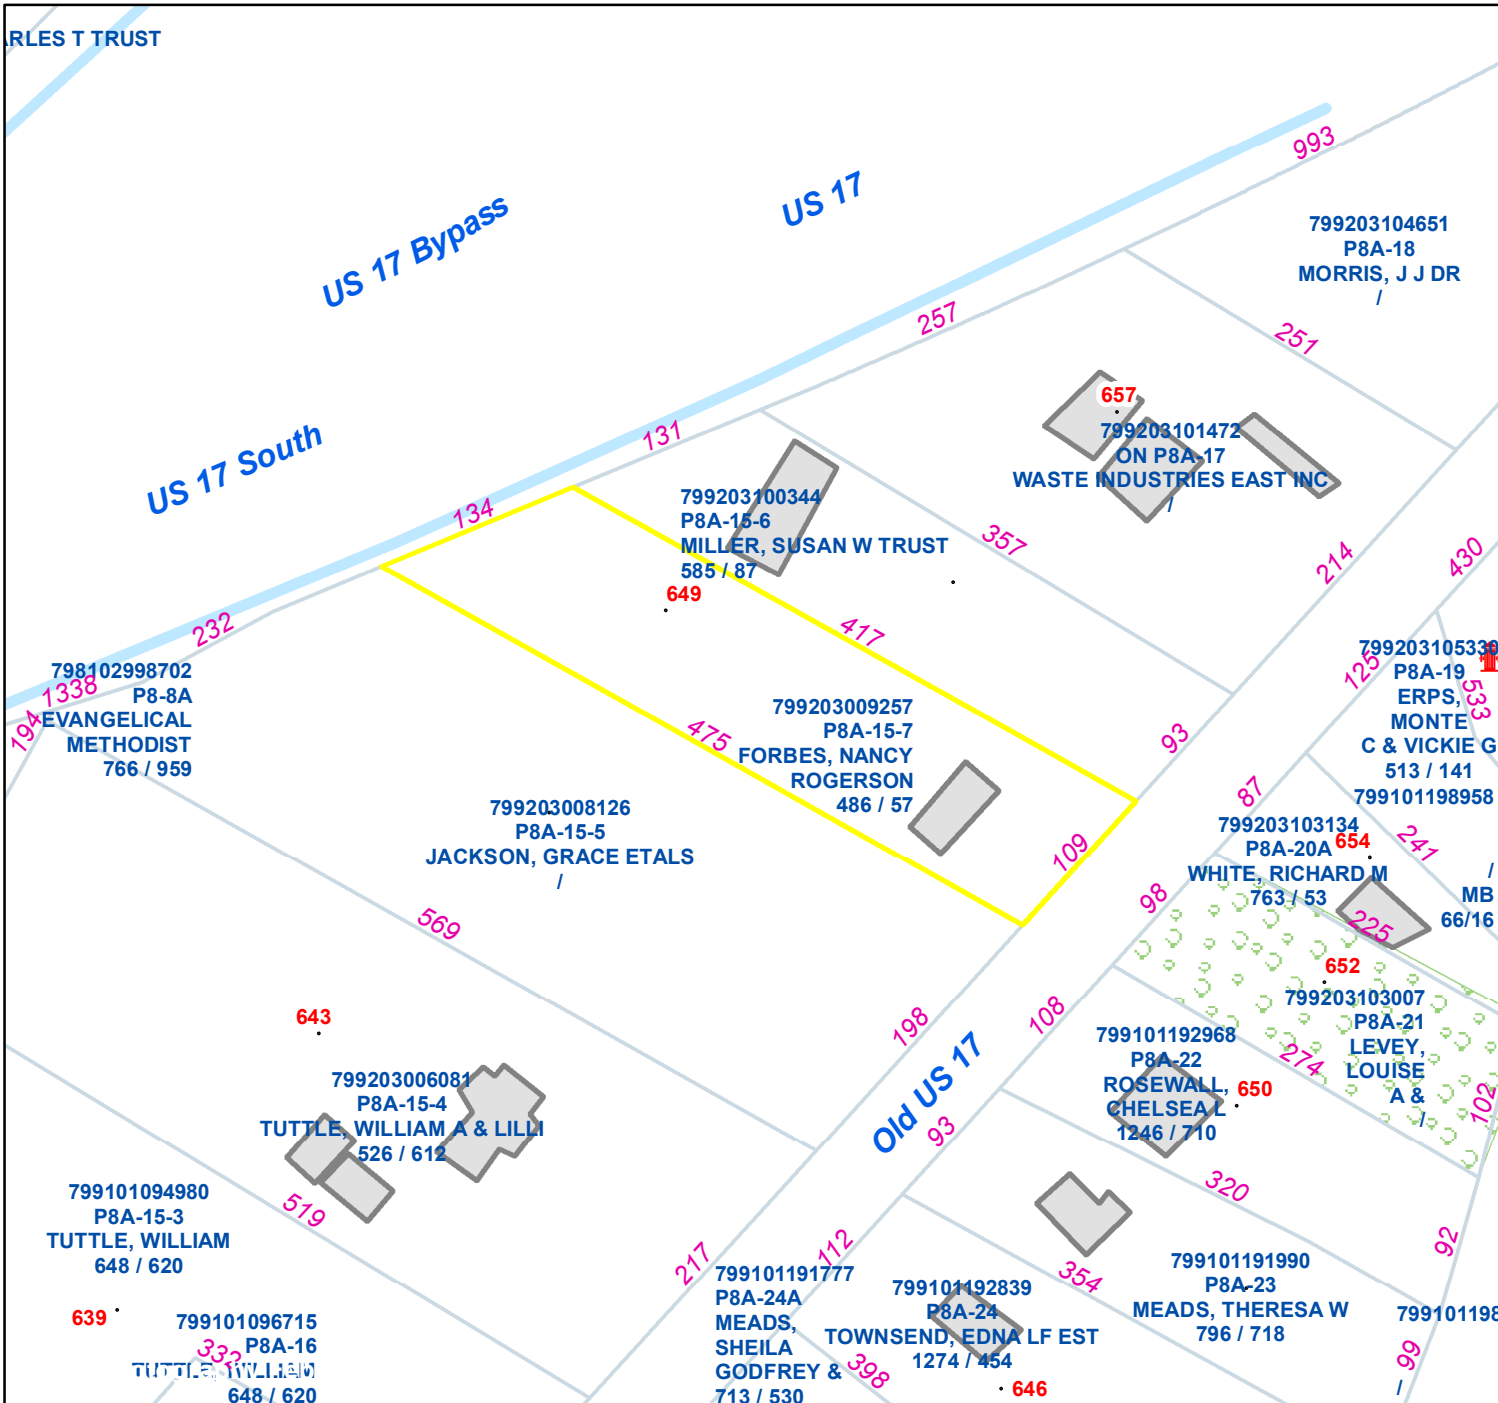

# Pasquotank County, NC

Parcel ID: 799203009257

Map: P8A-15-7

LOT: 2

00649 OLD US 17  
FORBES, NANCY ROGERSON

649 OLD US 17  
ELIZABETH CITY NC 27909

Deed Book: 486  
Deed Page: 57  
Date: 0

Land Value: 30000  
Ag Value: 0  
Bldg Value: 122400  
Total Value: 152400

Taxed Acres: 1

**PASQUOTANK**  
COUNTY NC

Date: 3/6/2024

Property Ownership/  
Lines as of January 1, 2024

**NOT A SURVEY**

This map was created from historic maps, recorded deeds and surveys.  
It CAN NOT be used to convey land, settle land disputes or build fences.