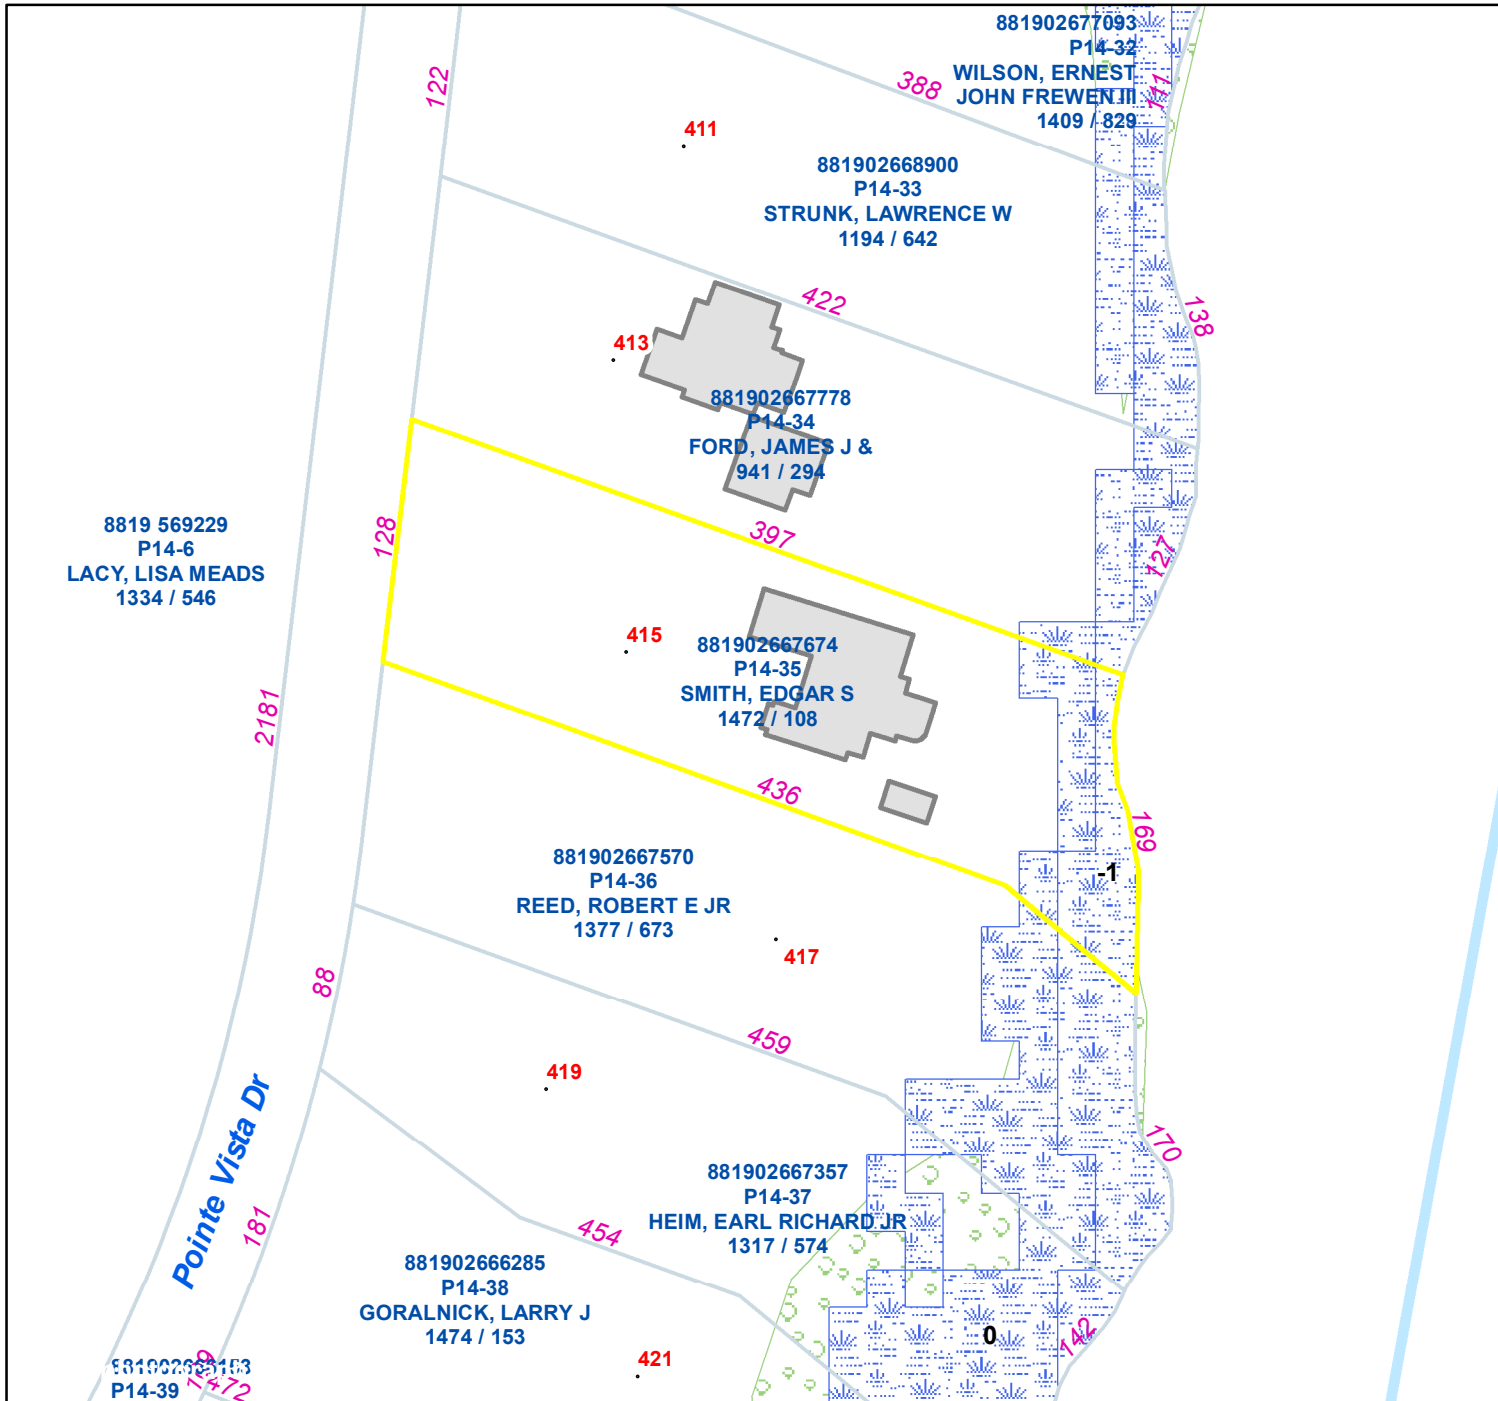

Pasquotank County, NC

Parcel ID: 881902667674

Map: P14-35

LOT: 8

00415 POINTE VISTA DR
SMITH, EDGAR S
& CLAUDIA A
415 POINTE VISTA DRIVE
ELIZABETH CITY NC 27909

Deed Book: 1472
Deed Page: 108
Date: 20221129

Land Value: 70400
Ag Value: 0
Bldg Value: 357800
Total Value: 428200

Taxed Acres: 1.147

PASQUOTANK
COUNTY NC

Date: 3/7/2024

Property Ownership/
Lines as of January 1, 2024

NOT A SURVEY

This map was created from historic maps, recorded deeds and surveys.
It CAN NOT be used to convey land, settle land disputes or build fences.