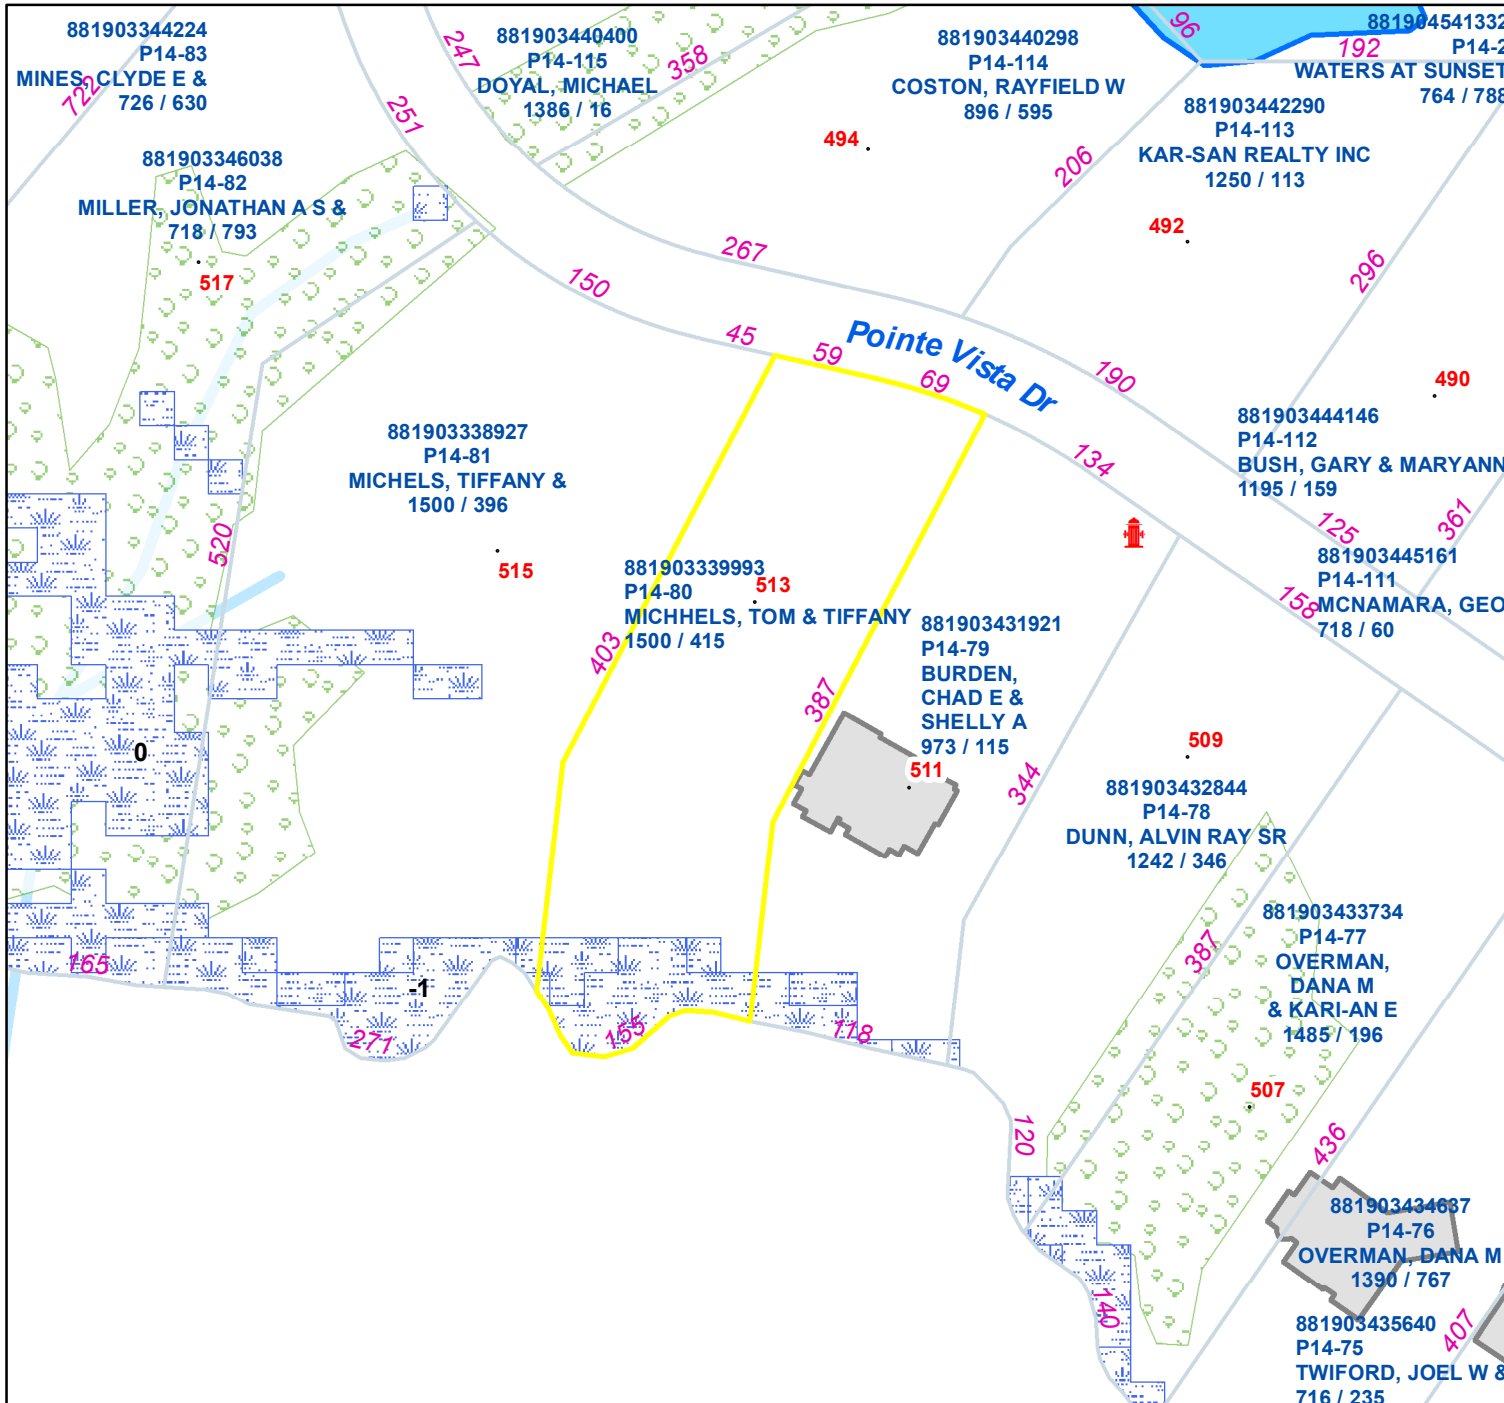

Pasquotank County, NC

Parcel ID: 881903339993
 Map: P14-80
 LOT: 53

00513 POINTE VISTA DR
 MICHELLES, TOM & TIFFANY

108 ROCKY TOP RD
 MOYCOCK NC 27958

Deed Book: 1500
 Deed Page: 415
 Date: 20231127

Land Value: 123000
 Ag Value: 0
 Bldg Value: 0
 Total Value: 123000

Taxed Acres: 1.083

NOT A SURVEY

This map was created from historic maps, recorded deeds and surveys.
 It CAN NOT be used to convey land, settle land disputes or build fences.

Date: 3/7/2024

Property Ownership/
 Lines as of January 1, 2024

PASQUOTANK
 COUNTY NC