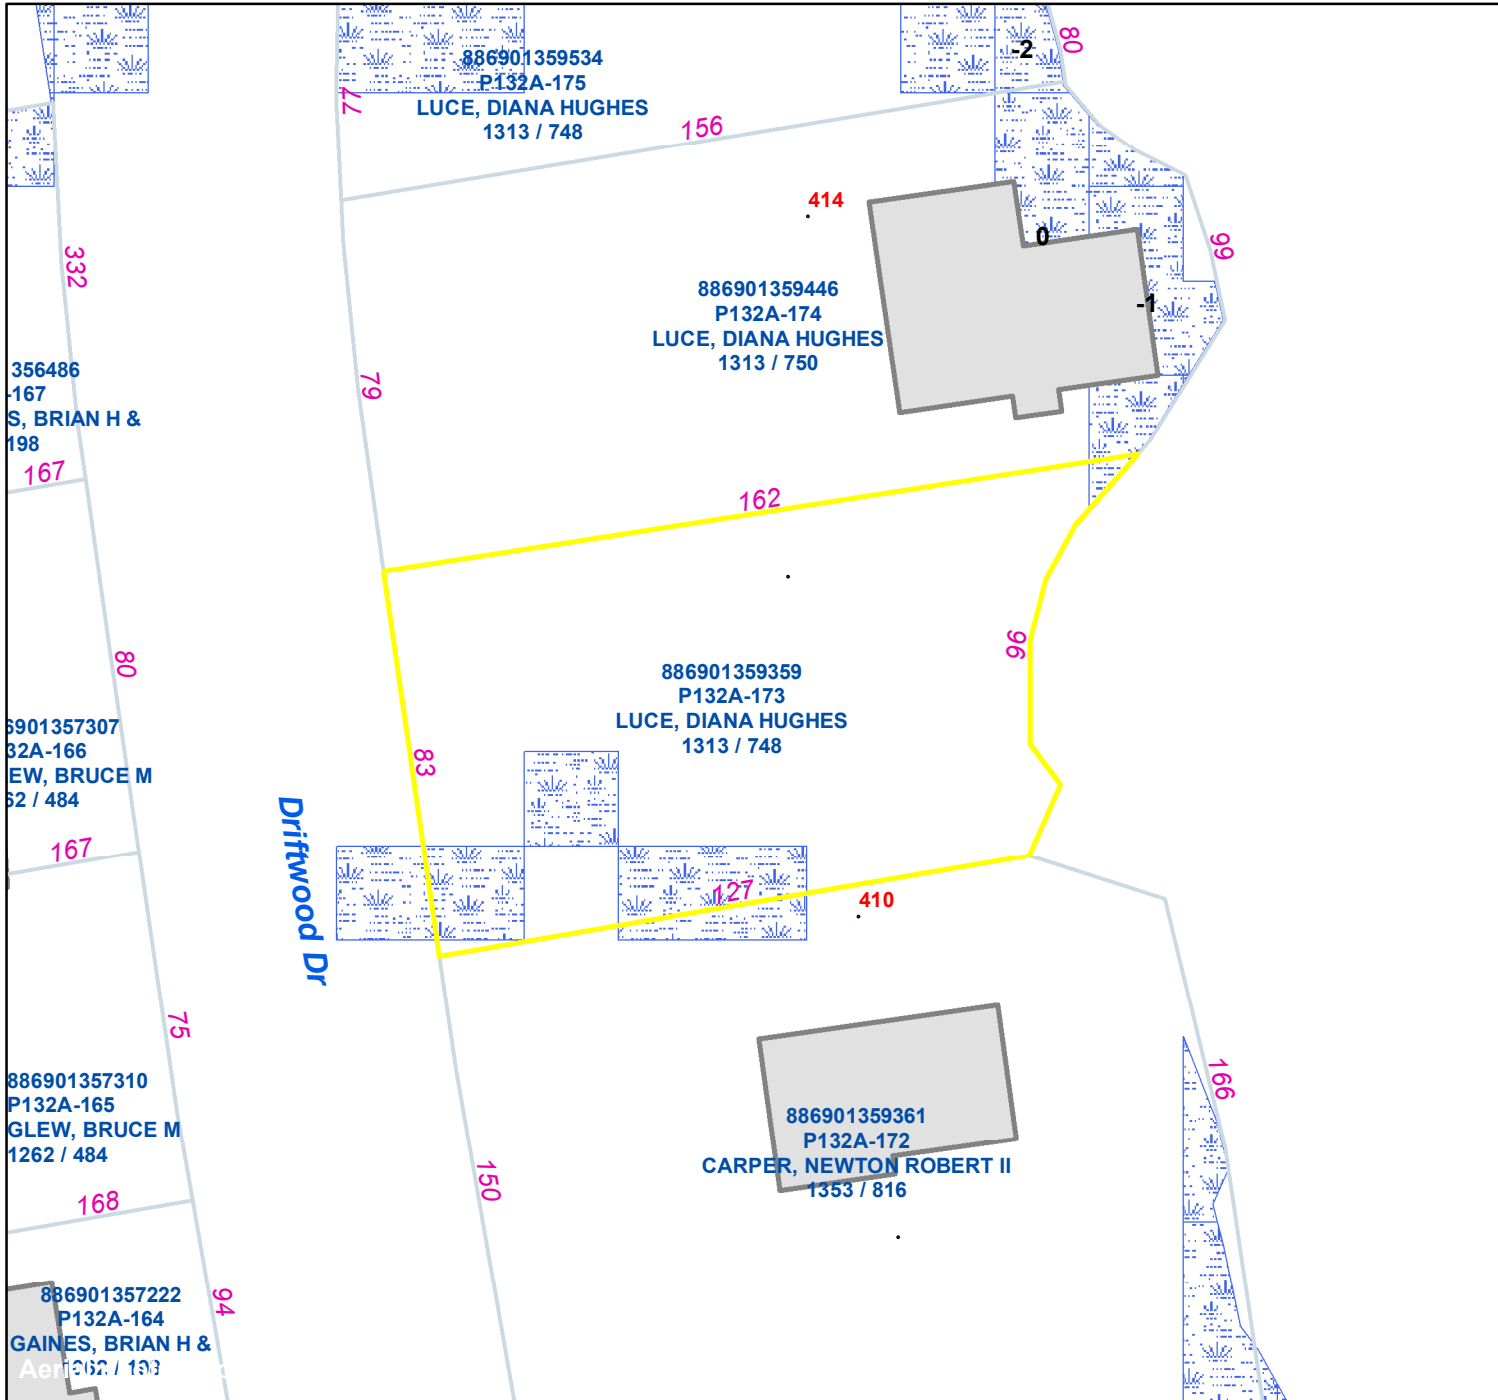

Pasquotank County, NC

Parcel ID: 886901359359

Map: P132A-173

LOT: 66

0000 DRIFTWOOD DR
LUCE, DIANA HUGHES

14 FAIRWAY DR
PORTSMOUTH VA 23701

Deed Book: 1313
Deed Page: 748
Date: 20180625

Land Value: 15400
Ag Value: 0
Bldg Value: 0
Total Value: 15400

Taxed Acres: 0.242

PASQUOTANK
COUNTY · NC

Date: 3/8/2024

Property Ownership/
Lines as of January 1, 2024

NOT A SURVEY

This map was created from historic maps, recorded deeds and surveys.
It CAN NOT be used to convey land, settle land disputes or build fences.