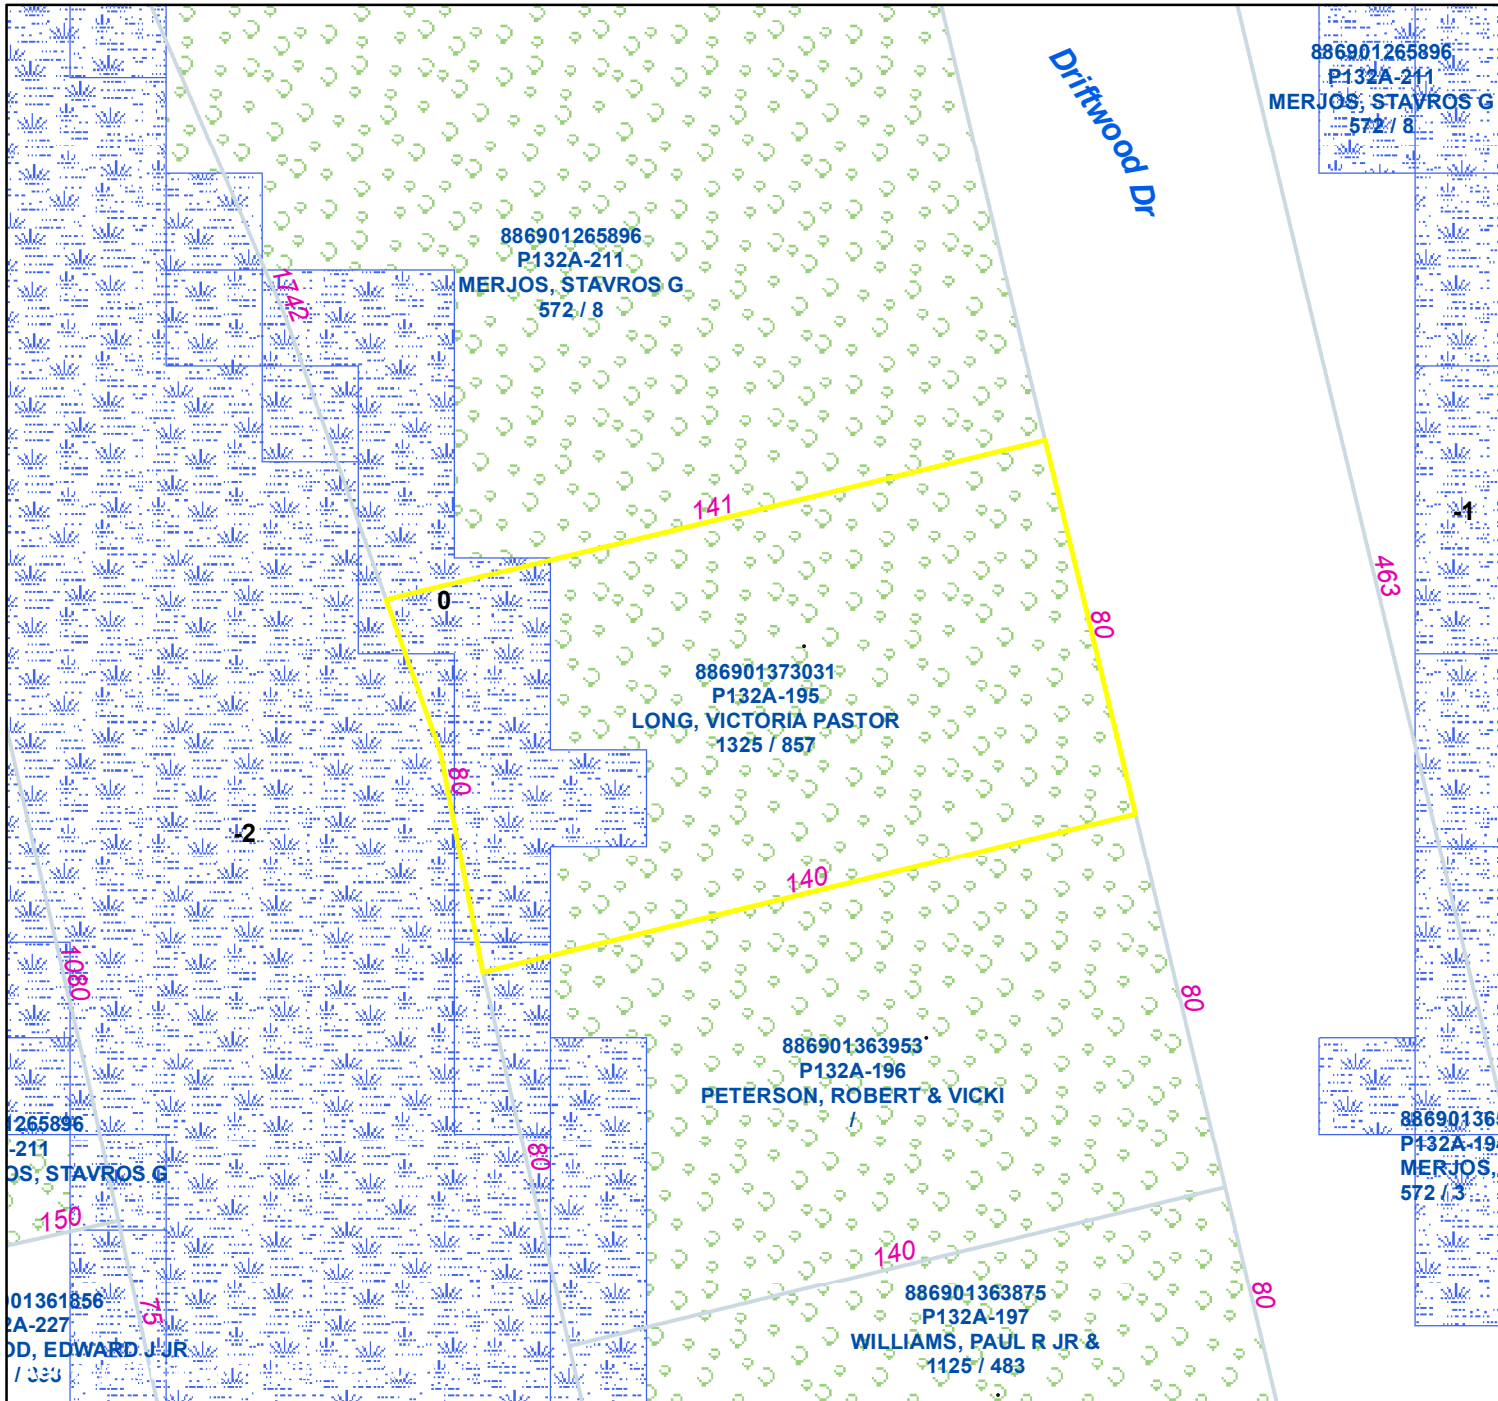

Pasquotank County, NC

Parcel ID: 886901373031

Map: P132A-195

LOT: 759

0000 DRIFTWOOD DR
LONG, VICTORIA PASTOR

214 POPLAR DR
ELIZABETH CITY NC 27909

Deed Book: 1325
Deed Page: 857
Date: 20181217

Land Value: 10100
Ag Value: 0
Bldg Value: 0
Total Value: 10100

Taxed Acres: 0.259

NOT A SURVEY

This map was created from historic maps, recorded deeds and surveys.
It CAN NOT be used to convey land, settle land disputes or build fences.

Date: 3/8/2024

Property Ownership/
Lines as of January 1, 2024