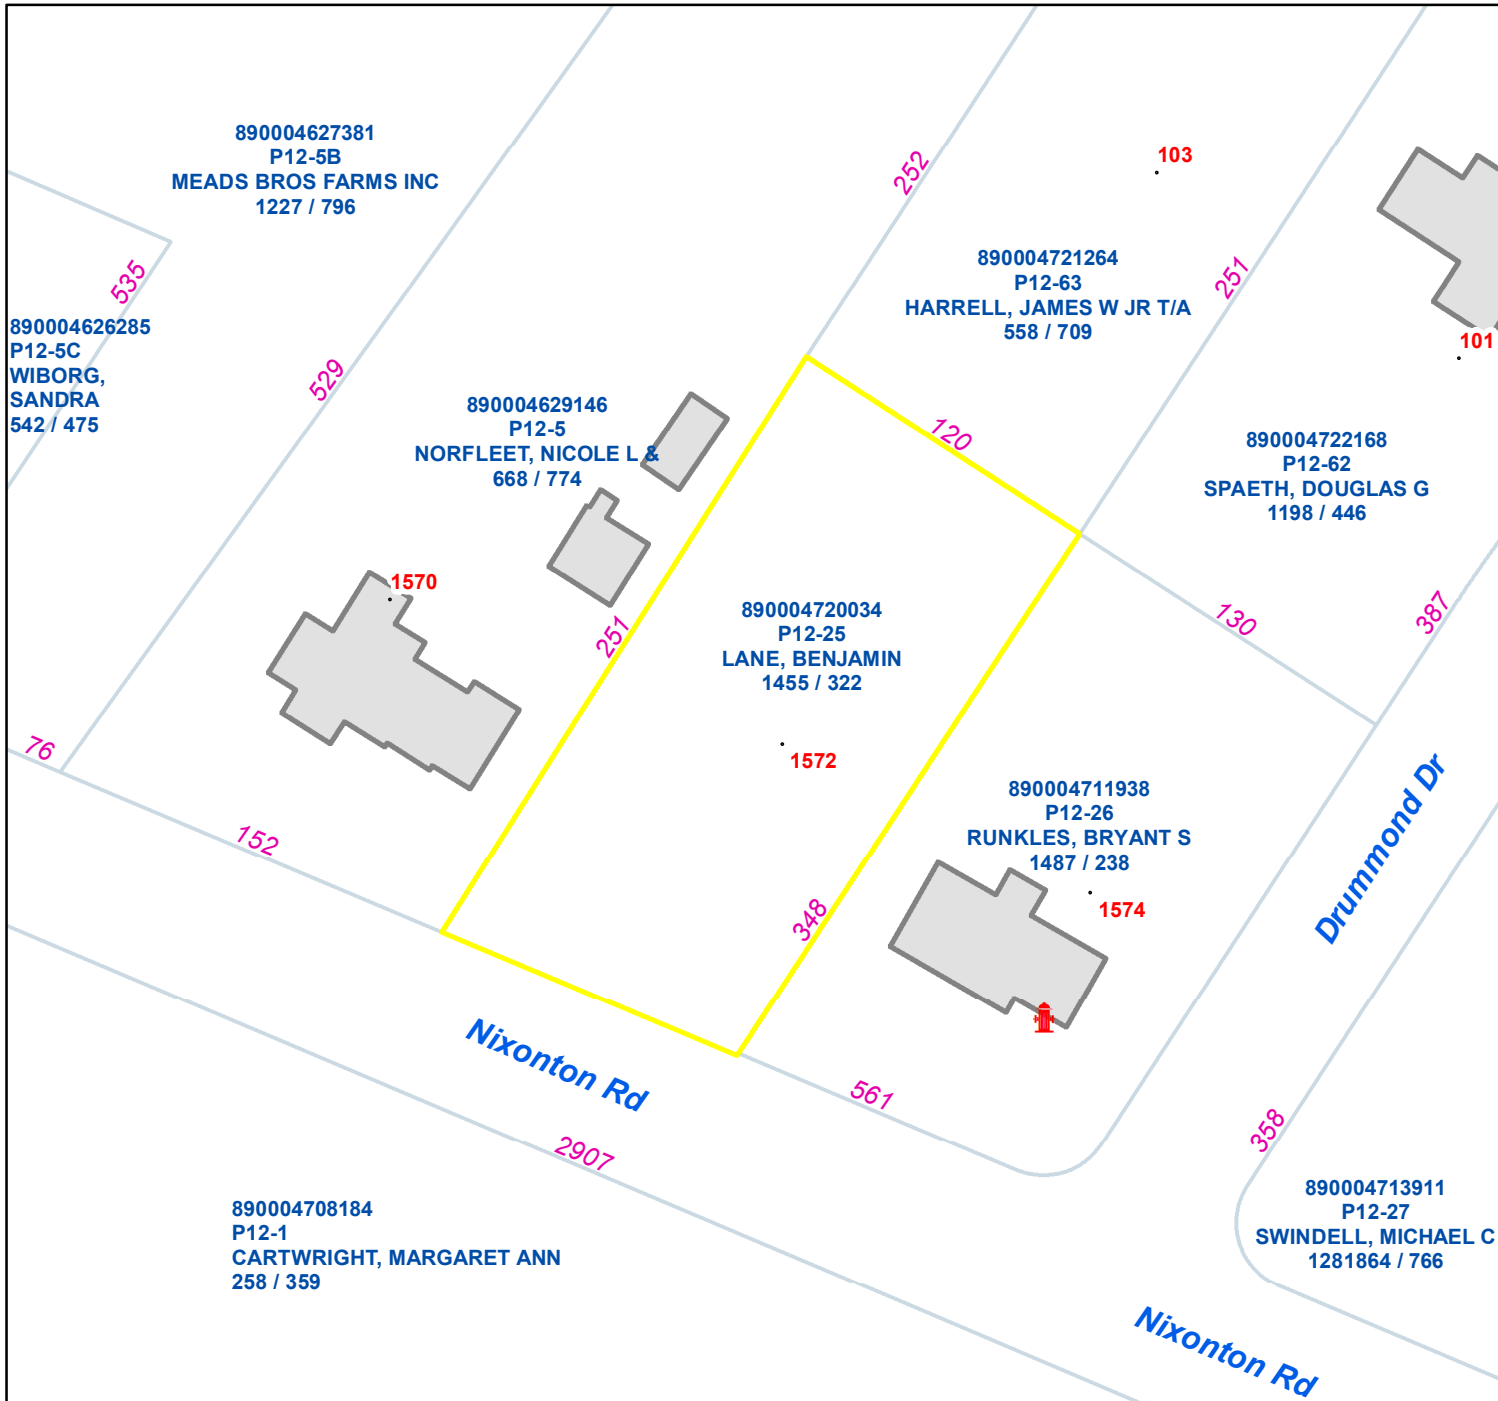

Pasquotank County, NC

Parcel ID: 890004720034

Map: P12-25

LOT: 1

01572 NIXONTON RD
LANE, BENJAMIN

1855 NIXONTON RD
ELIZABETH CITY NC 27909

Deed Book: 1455
Deed Page: 322
Date: 20220603

Land Value: 28700
Ag Value: 0
Bldg Value: 206400
Total Value: 235100

Taxed Acres: 0.661

NOT A SURVEY

This map was created from historic maps, recorded deeds and surveys.
It CAN NOT be used to convey land, settle land disputes or build fences.

Date: 3/8/2024

Property Ownership/
Lines as of January 1, 2024

PASQUOTANK
COUNTY · NC