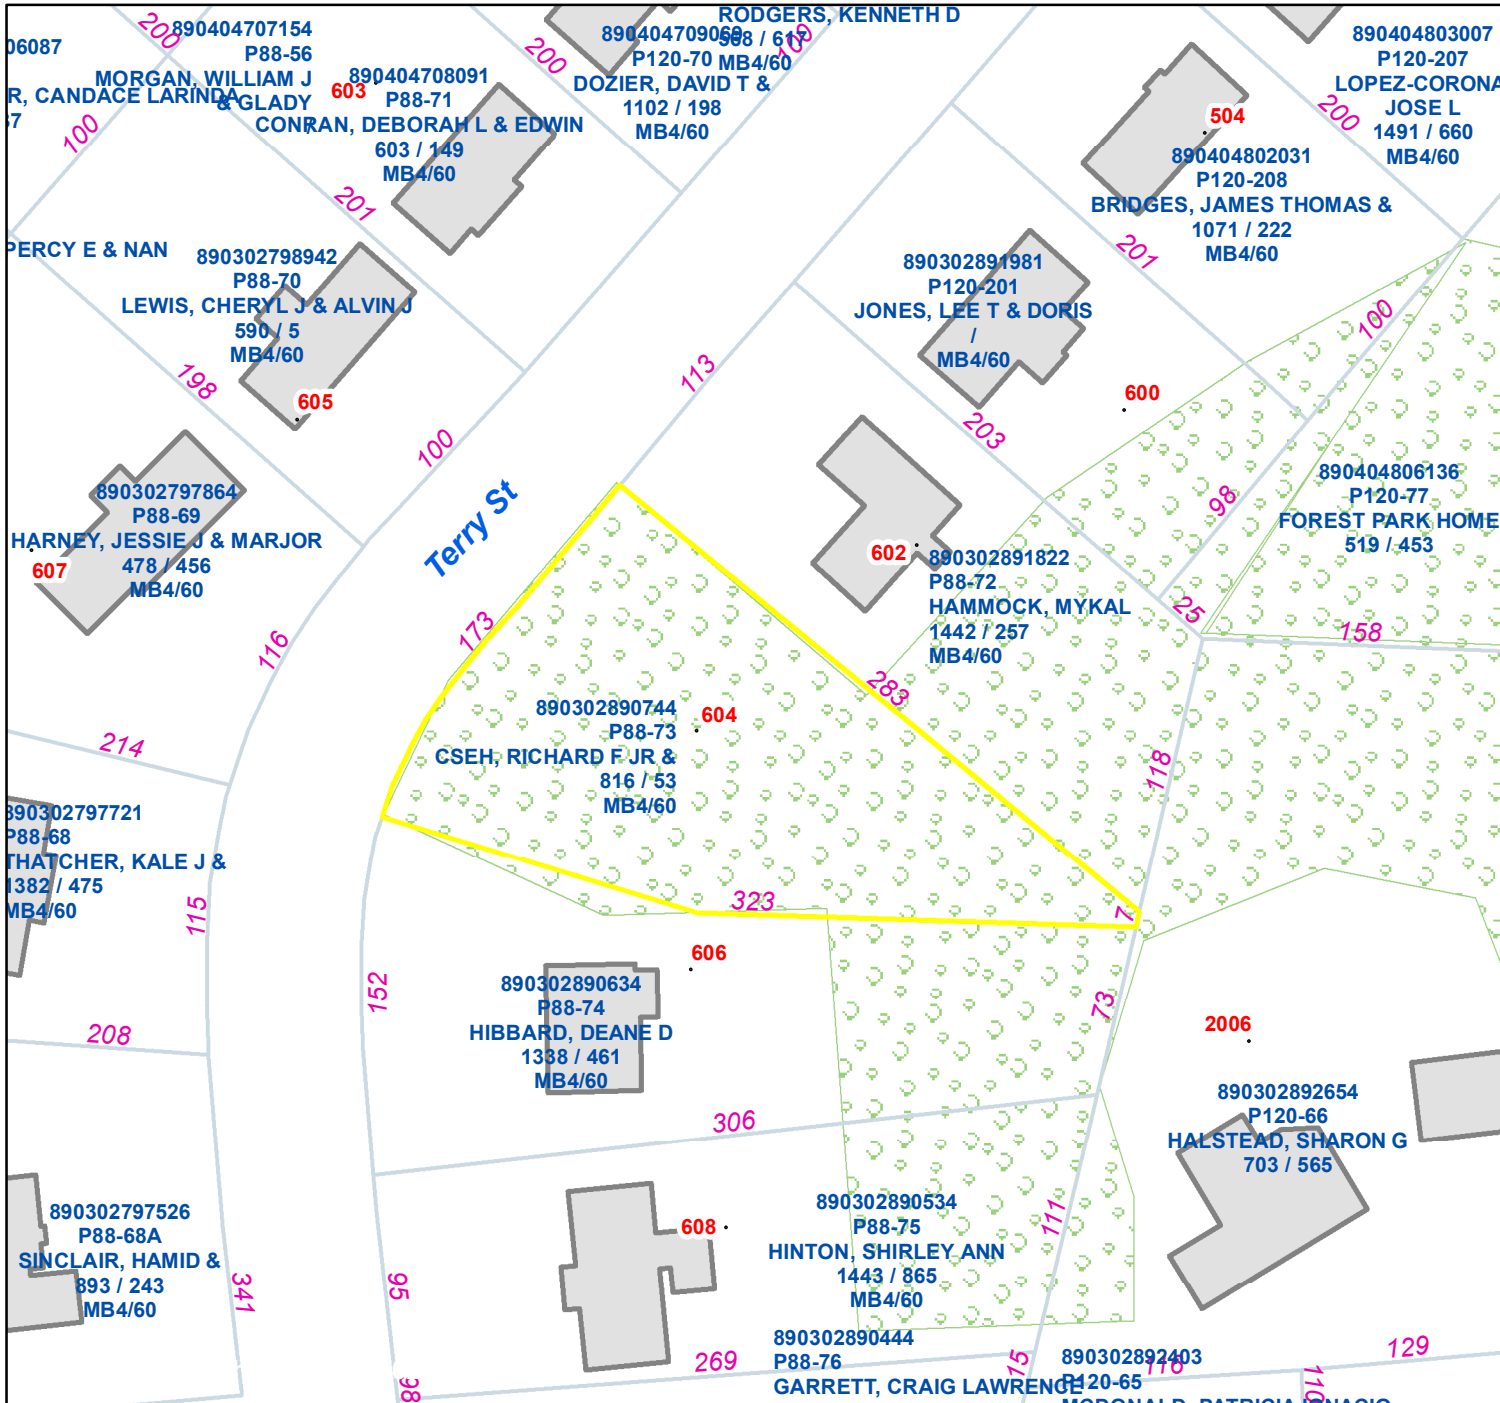

Pasquotank County, NC

Parcel ID: 890302890744
Map: P88-73

LOT: 92

00604 TERRY ST
CSEH, RICHARD F JR &
MON-I WANG
UNIT 7250, BOX 8165
DPO AP 96521

Deed Book: 816
Deed Page: 53
Date: 20040805
MB4/60
Land Value: 28100
Ag Value: 0
Bldg Value: 0
Total Value: 28100
Taxed Acres: 0.878

NOT A SURVEY

This map was created from historic maps, recorded deeds and surveys. It CAN NOT be used to convey land, settle land disputes or build fences.

Date: 3/9/2024

Property Ownership/
Lines as of January 1, 2024

PASQUOTANK
COUNTY NC