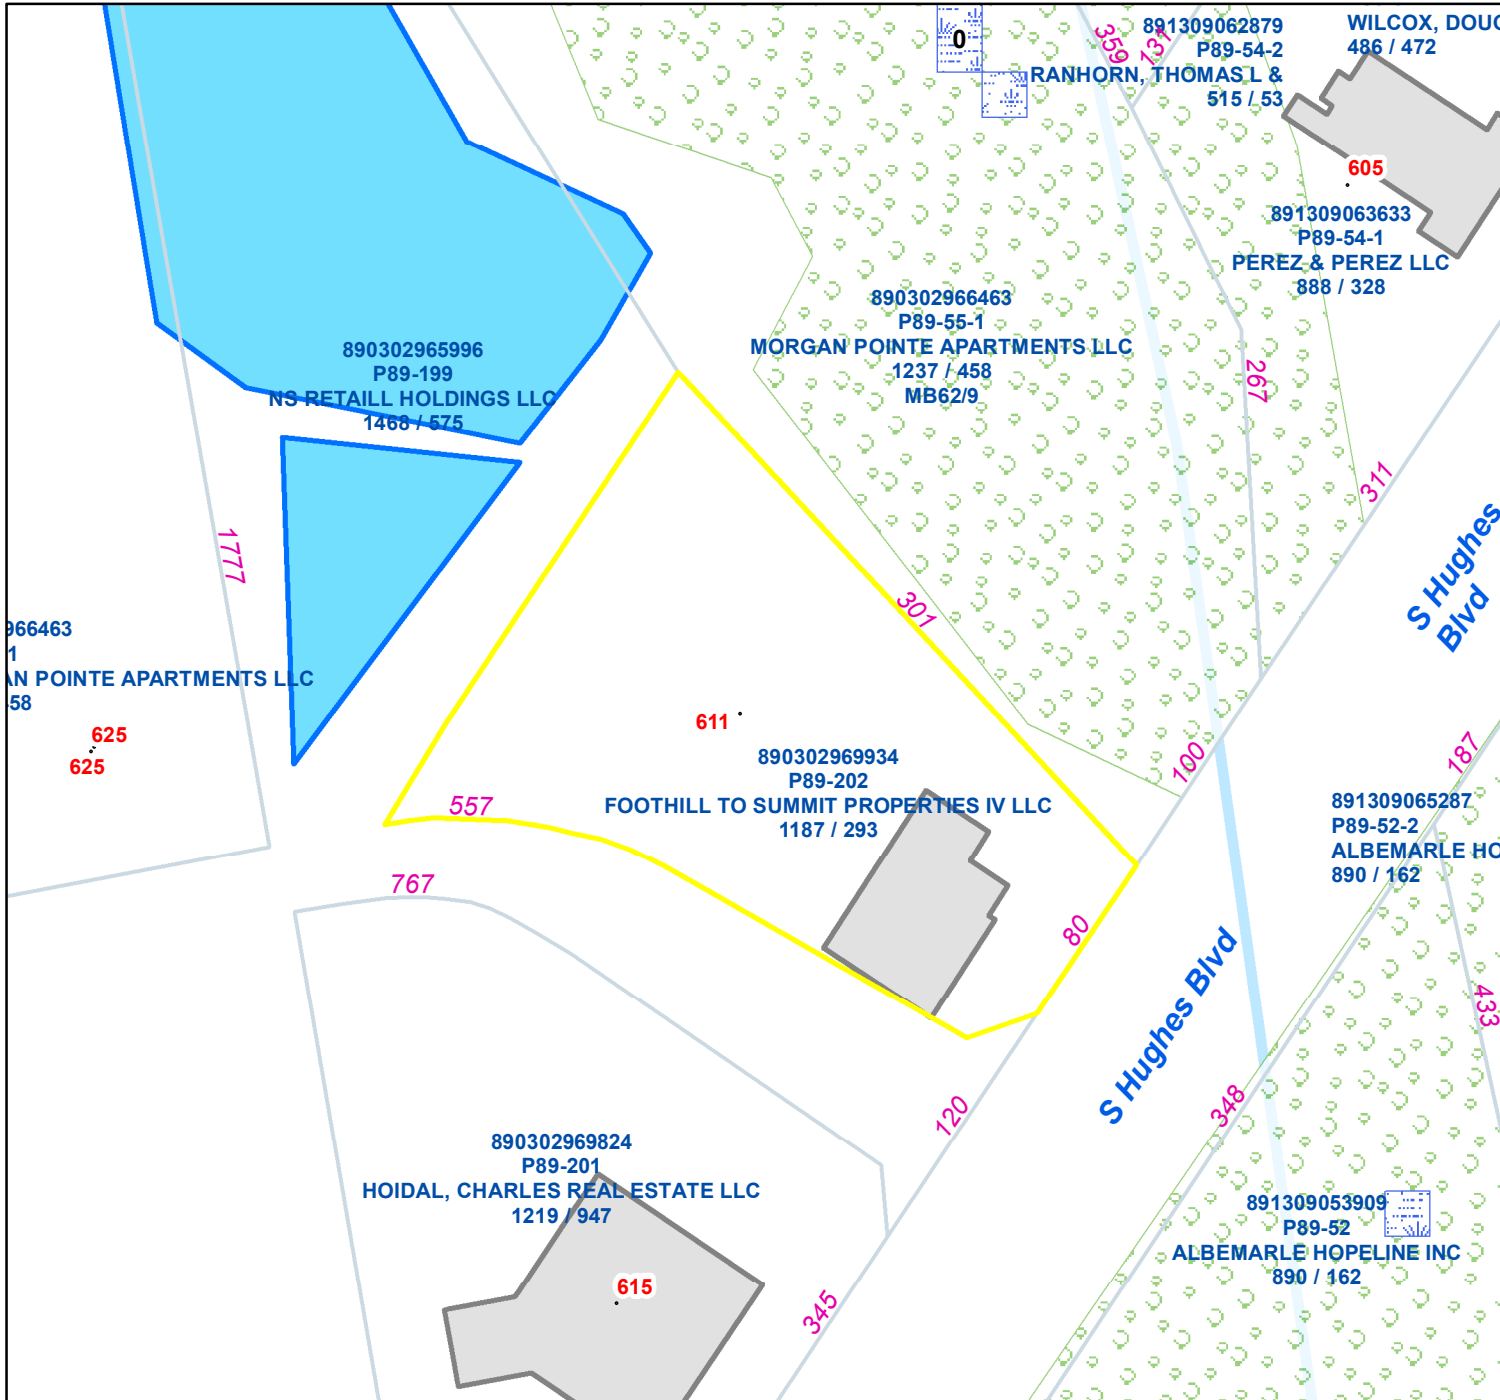

Pasquotank County, NC

Parcel ID: 890302969934
 Map: P89-202

LOT: 0

00611 S HUGHES BLVD
 FOOTHILL TO SUMMIT PROPERTIES IV

ATTN: ASSET MANAGER
 OLYMPIA WA 98502

Deed Book: 1187
 Deed Page: 293
 Date: 20131007

Land Value: 427000
 Ag Value: 0
 Bldg Value: 1365000
 Total Value: 1792000

Taxed Acres: 1.12

NOT A SURVEY

This map was created from historic maps, recorded deeds and surveys.
 It CAN NOT be used to convey land, settle land disputes or build fences.

Date: 3/9/2024

Property Ownership/
 Lines as of January 1, 2024

PASQUOTANK
 COUNTY · NC