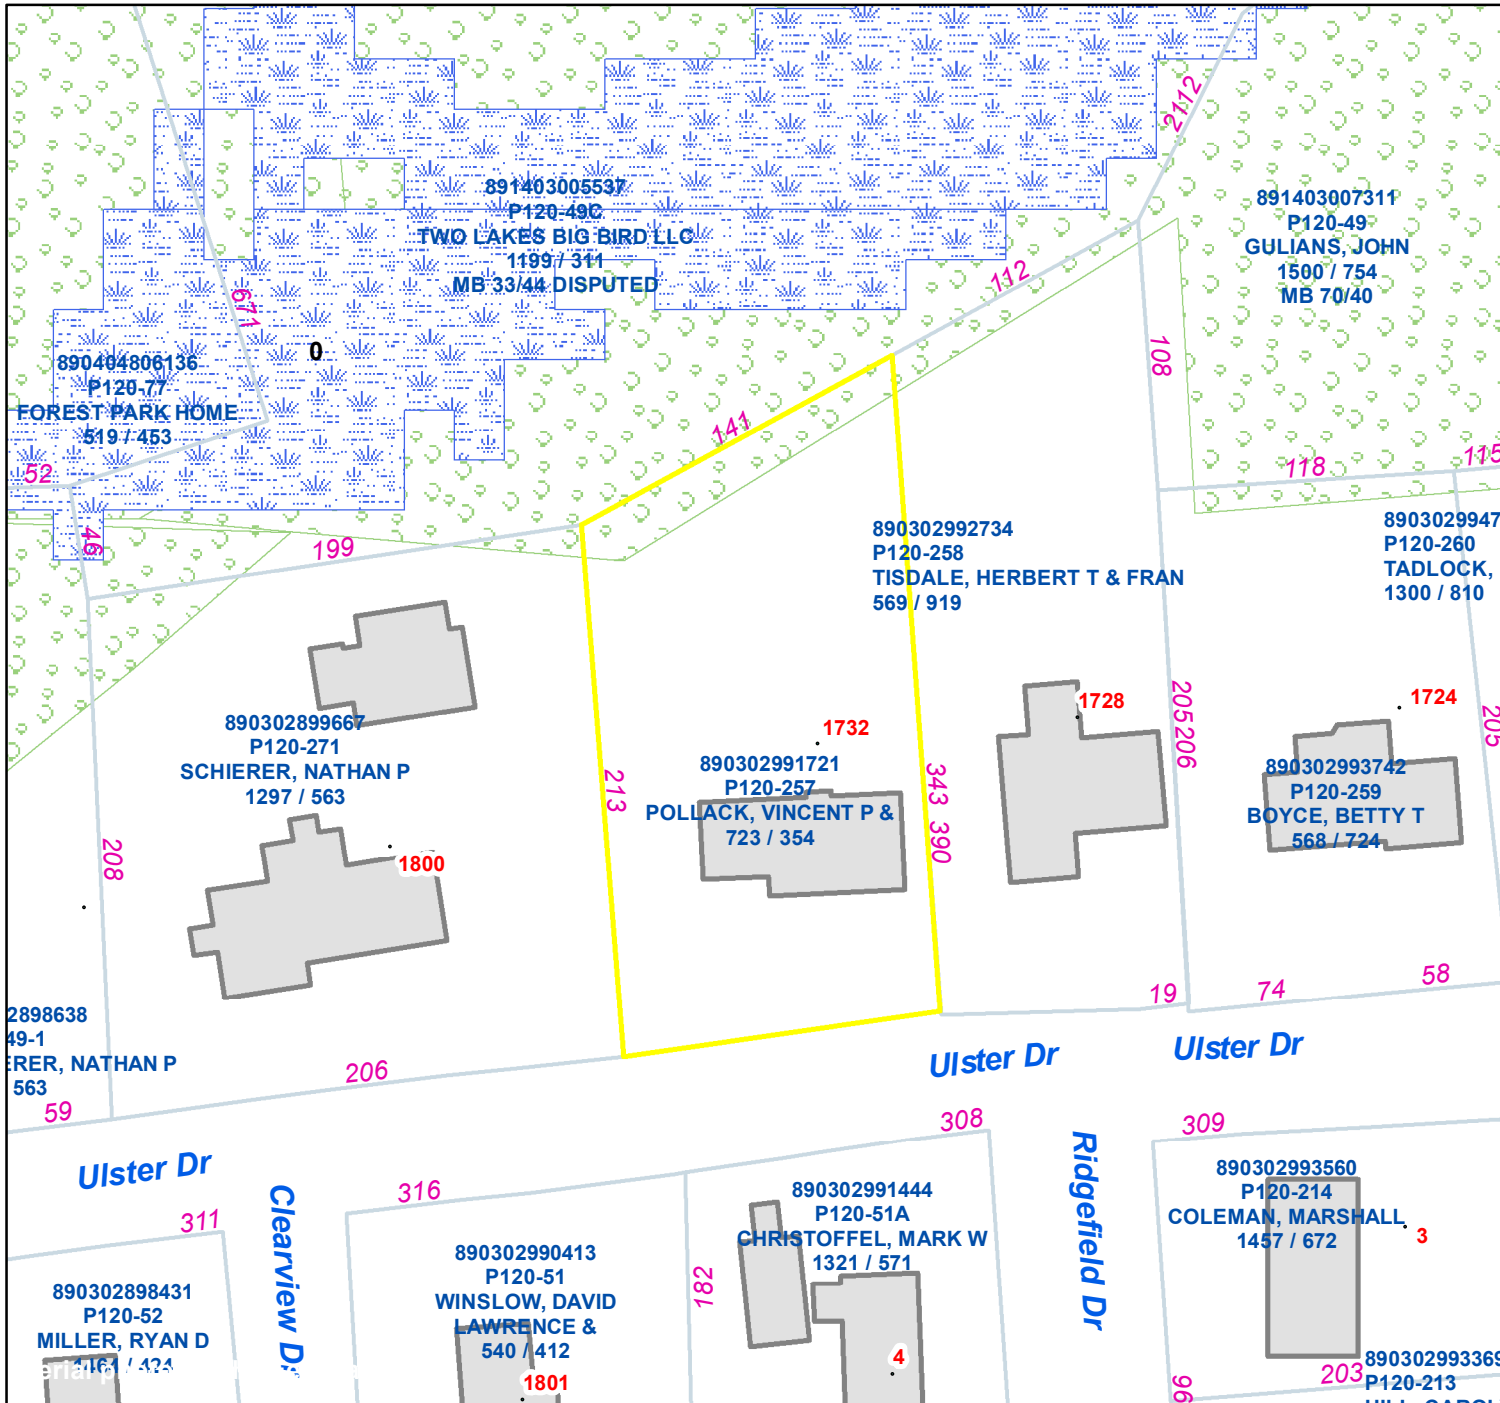

# Pasquotank County, NC

Parcel ID: 890302991721

Map: P120-257

LOT: 1

01732 ULSTER DR  
 POLLACK, VINCENT P &  
 IRENE V

1732 ULSTER DR  
 ELIZABETH CITY NC 27909

Deed Book: 723  
 Deed Page: 354  
 Date: 20020628

Land Value: 30200  
 Ag Value: 0  
 Bldg Value: 186800  
 Total Value: 217000

Taxed Acres: 0.306

**NOT A SURVEY**

This map was created from historic maps, recorded deeds and surveys.  
 It CAN NOT be used to convey land, settle land disputes or build fences.

Date: 3/9/2024

Property Ownership/  
 Lines as of January 1, 2024

PASQUOTANK  
 COUNTY NC