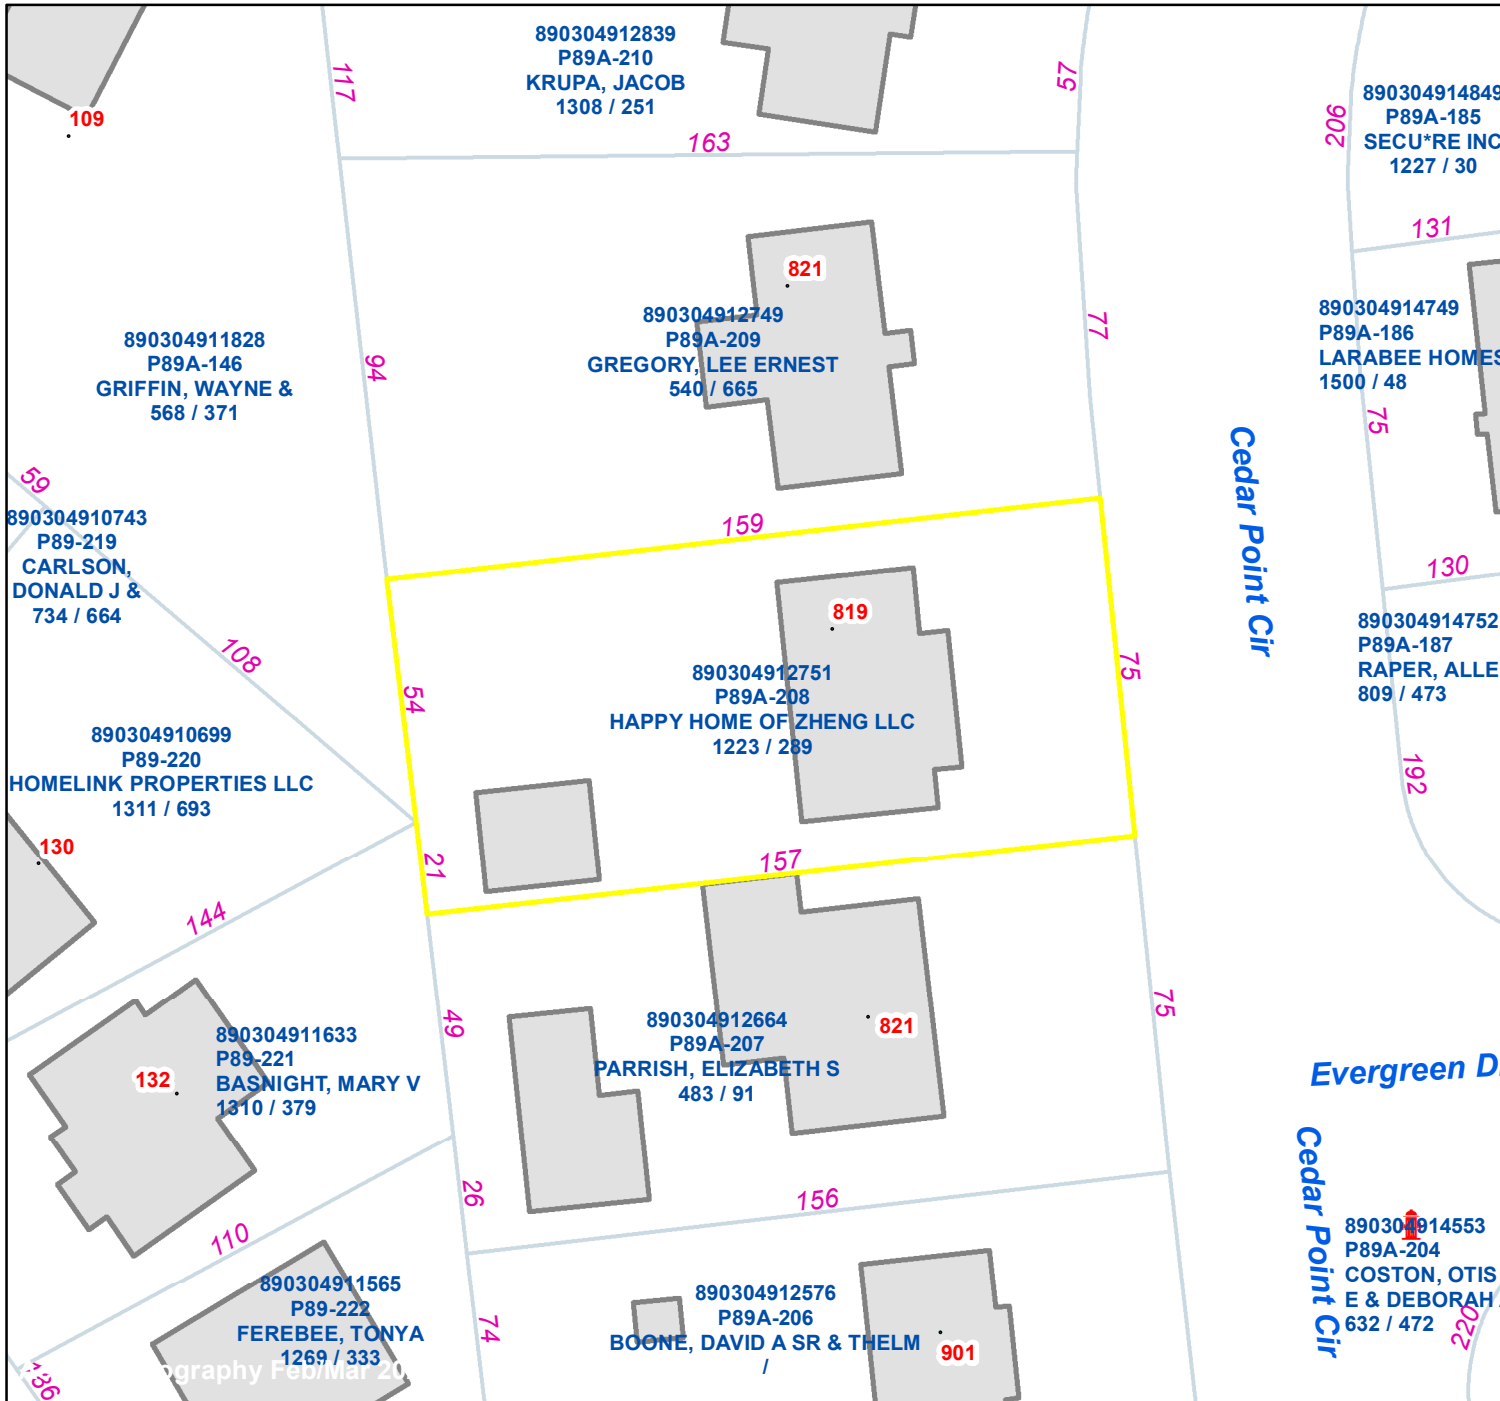

Pasquotank County, NC

Parcel ID: 890304912751

Map: P89A-208

LOT: 53

00819 CEDARPOINT CIRCLE
HAPPY HOME OF ZHENG LLC

102 EAGLE LANE
ELIZABETH CITY NC 27909

Deed Book: 1223
Deed Page: 289
Date: 20150326

Land Value: 19100
Ag Value: 0
Bldg Value: 173700
Total Value: 192800

Taxed Acres: 0.263

PASQUOTANK
COUNTY NC

Date: 3/9/2024

Property Ownership/
Lines as of January 1, 2024

NOT A SURVEY

This map was created from historic maps, recorded deeds and surveys.
It CAN NOT be used to convey land, settle land disputes or build fences.