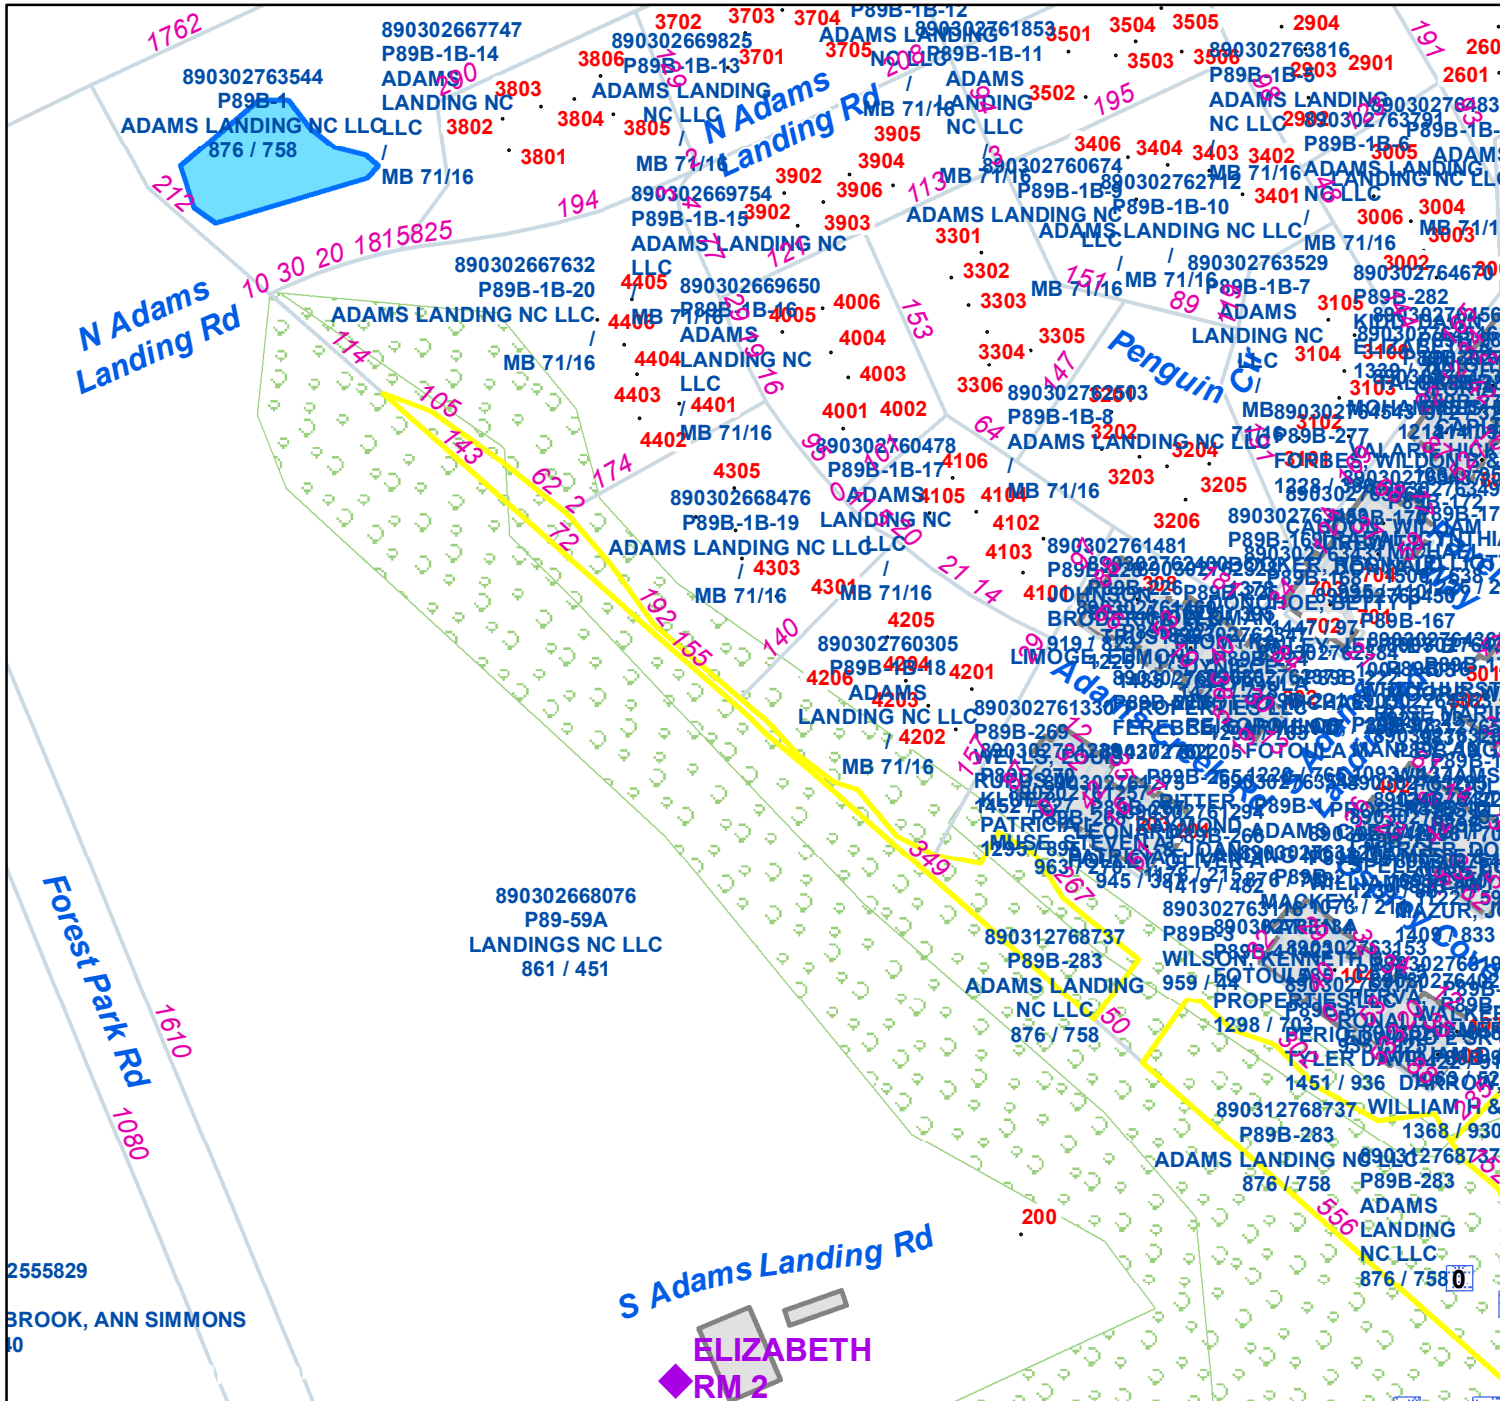

Pasquotank County, NC

Parcel ID: 890312768737

Map: P89B-283

LOT: 0

00000 SWAMP
ADAMS LANDING NC LLC

6477 COLLEGE PARK SQ
VIRGINIA BEACH VA 23464-3611

Deed Book: 876
Deed Page: 758
Date: 0

Land Value: 4200
Ag Value: 0
Bldg Value: 0
Total Value: 4200

Taxed Acres: 14.1

NOT A SURVEY

This map was created from historic maps, recorded deeds and surveys. It CAN NOT be used to convey land, settle land disputes or build fences.

Date: 3/9/2024

Property Ownership/
Lines as of January 1, 2024

PASQUOTANK
COUNTY NC