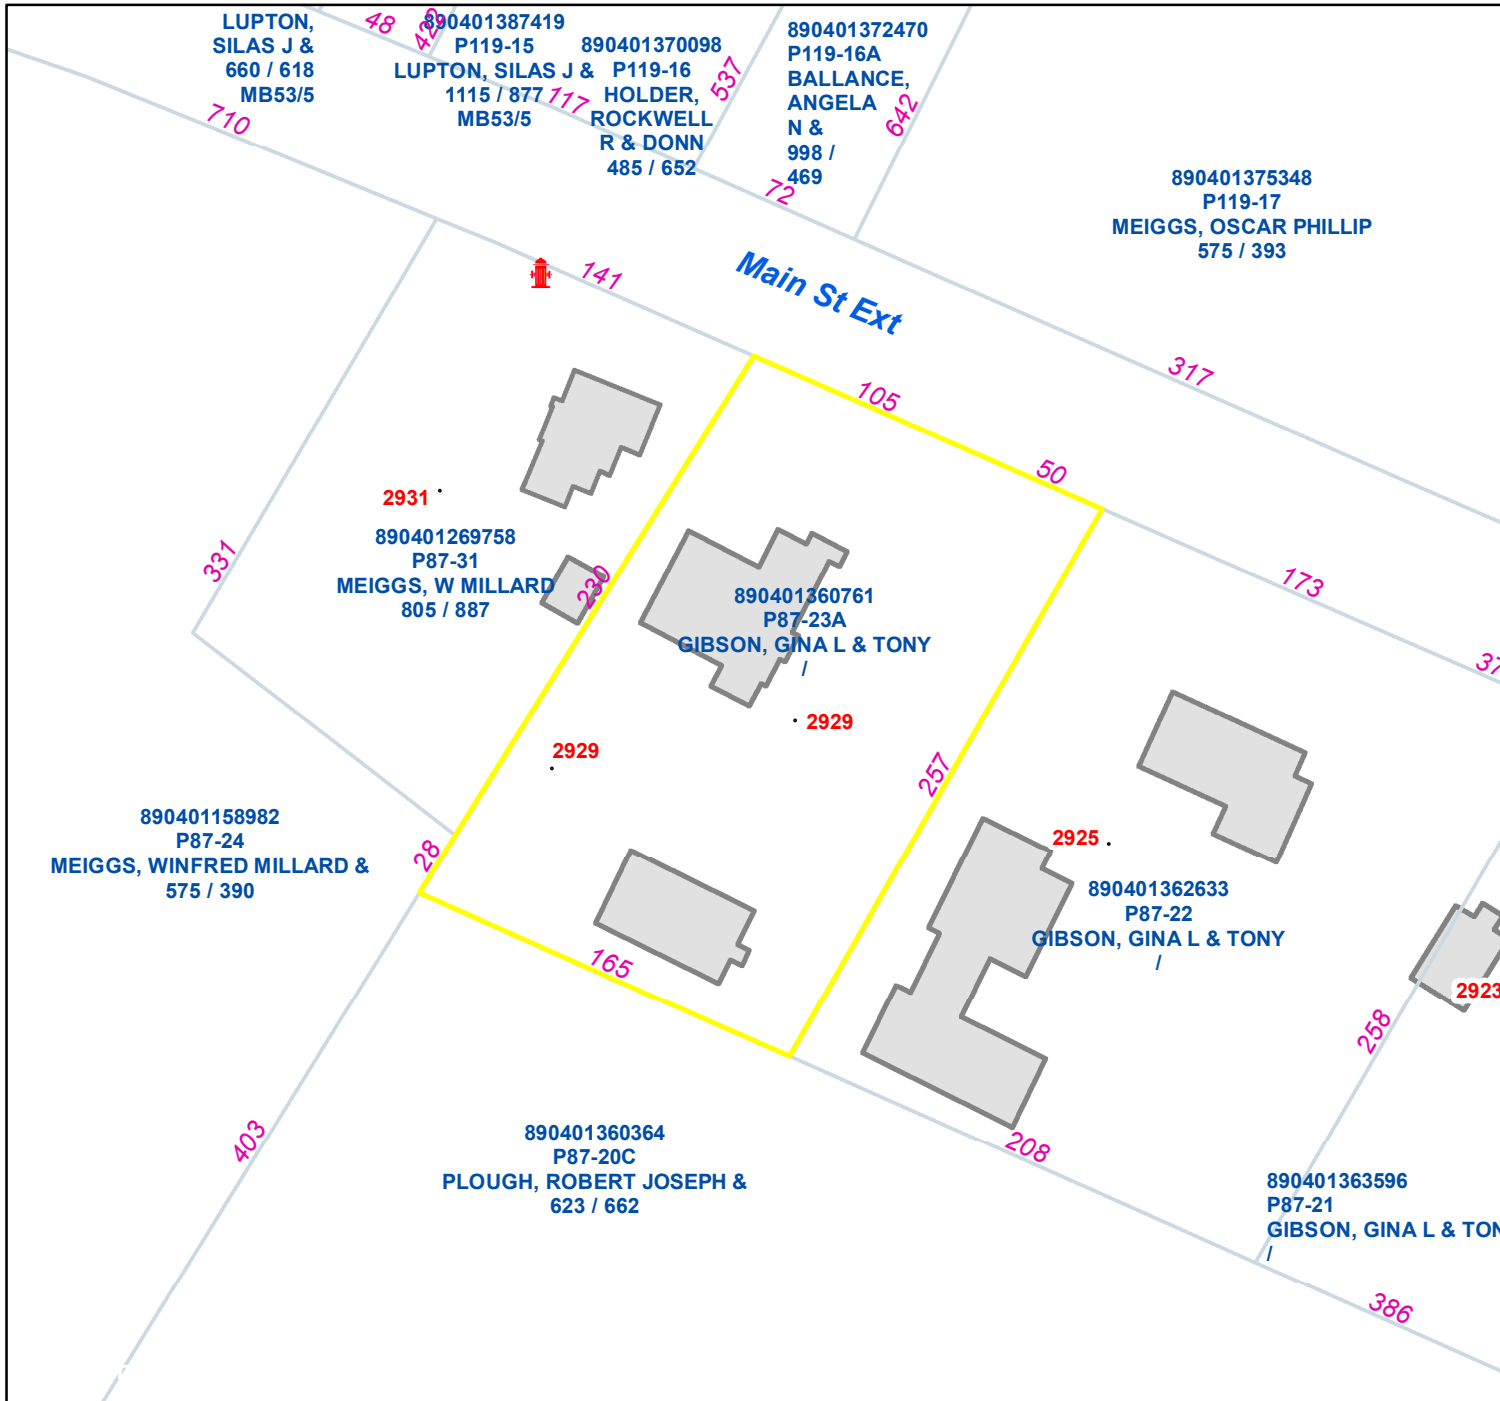

Pasquotank County, NC

Parcel ID: 890401360761
 Map: P87-23A

LOT: 0

02929 W MAIN ST EXT
 GIBSON, GINA L & TONY
 LIFE ESTATE
 2929 W MAIN ST EXT
 ELIZABETH CITY NC 27909

Deed Book:
 Deed Page:
 Date: 0

Land Value: 25700
 Ag Value: 0
 Bldg Value: 263700
 Total Value: 289400

Taxed Acres: 0.9

PASQUOTANK
 COUNTY · NC

Date: 3/10/2024

Property Ownership/
 Lines as of January 1, 2024

NOT A SURVEY

This map was created from historic maps, recorded deeds and surveys. It CAN NOT be used to convey land, settle land disputes or build fences.