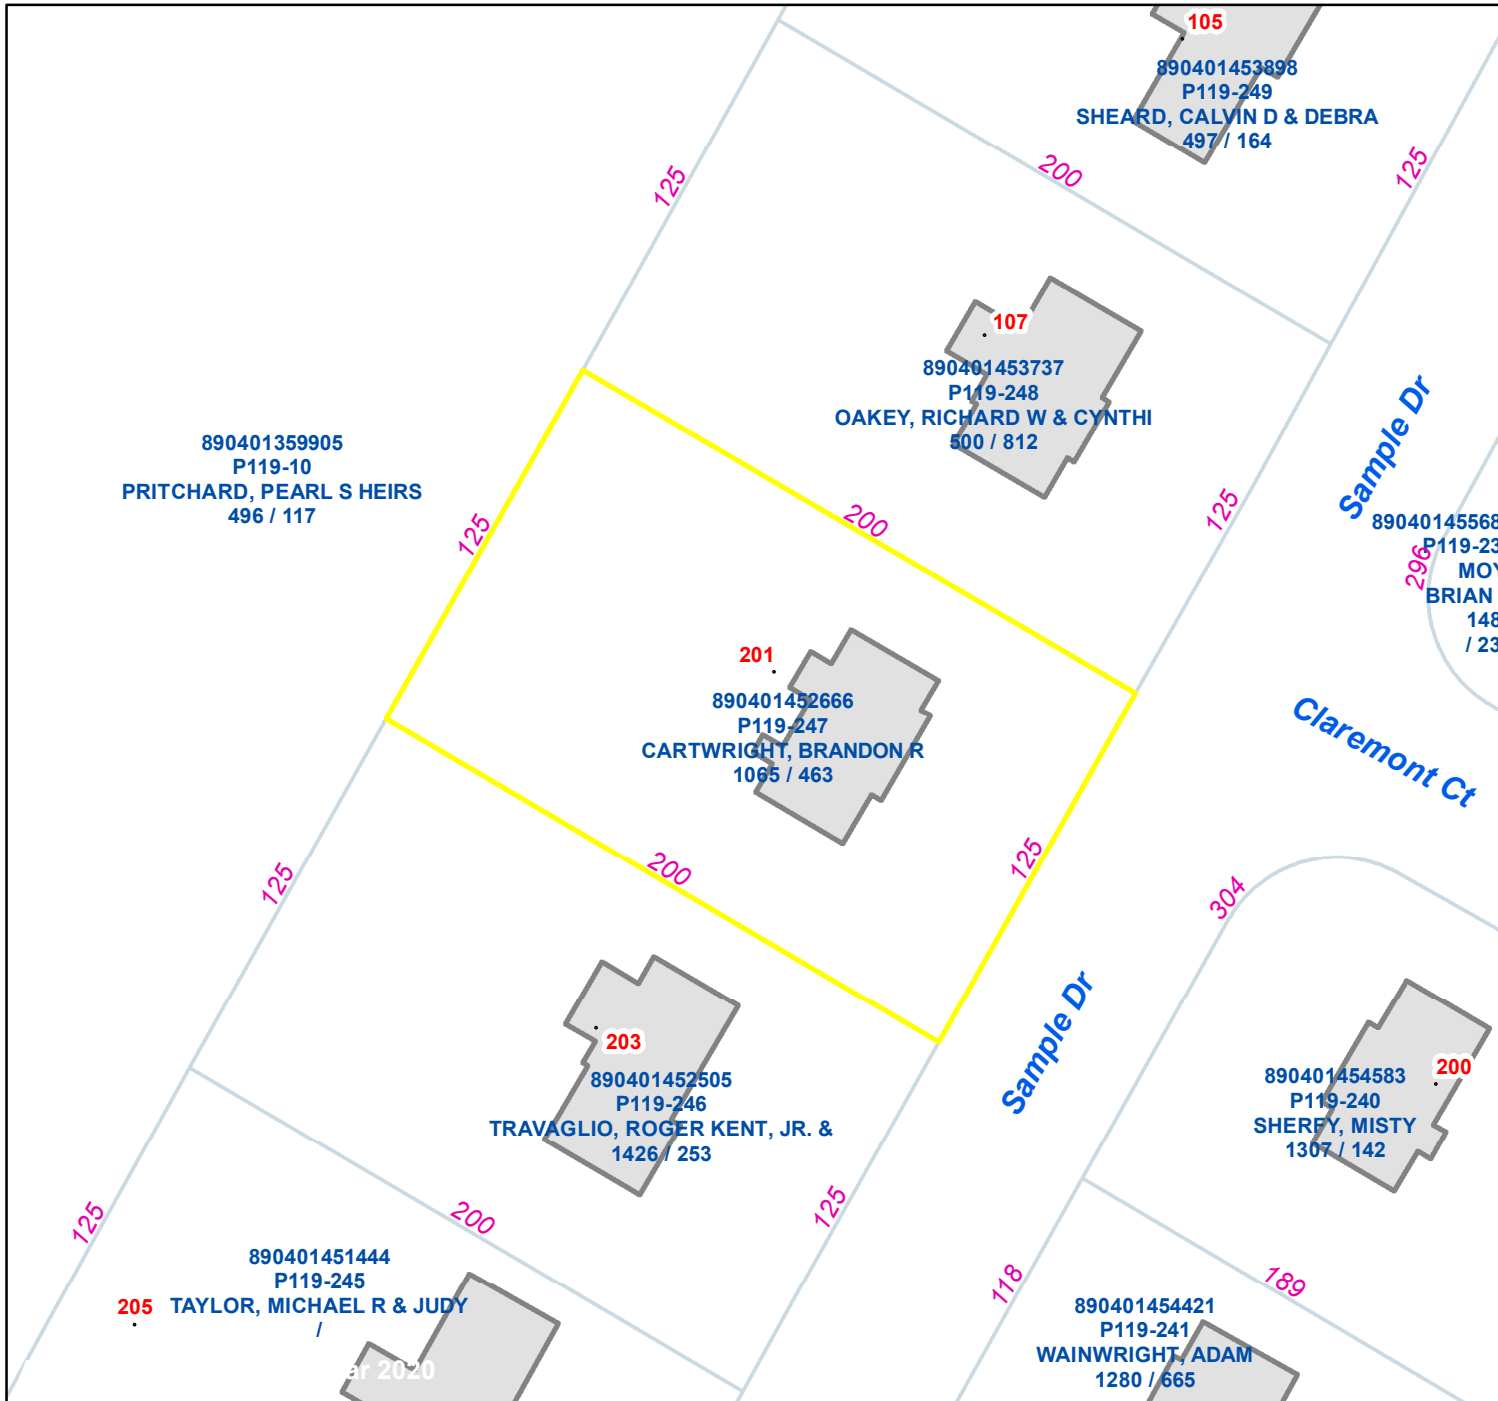

Pasquotank County, NC

Parcel ID: 890401452666

Map: P119-247

LOT: 59

00201 SAMPLE DR
CARTWRIGHT, BRANDON R

201 SAMPLE DR
ELIZABETH CITY NC 27909

Deed Book: 1065
Deed Page: 463
Date: 20090925

Land Value: 34600
Ag Value: 0
Bldg Value: 141400
Total Value: 176000

Taxed Acres: 0.574

PASQUOTANK
COUNTY NC

Date: 3/10/2024

Property Ownership/
Lines as of January 1, 2024

NOT A SURVEY

This map was created from historic maps, recorded deeds and surveys.
It CAN NOT be used to convey land, settle land disputes or build fences.