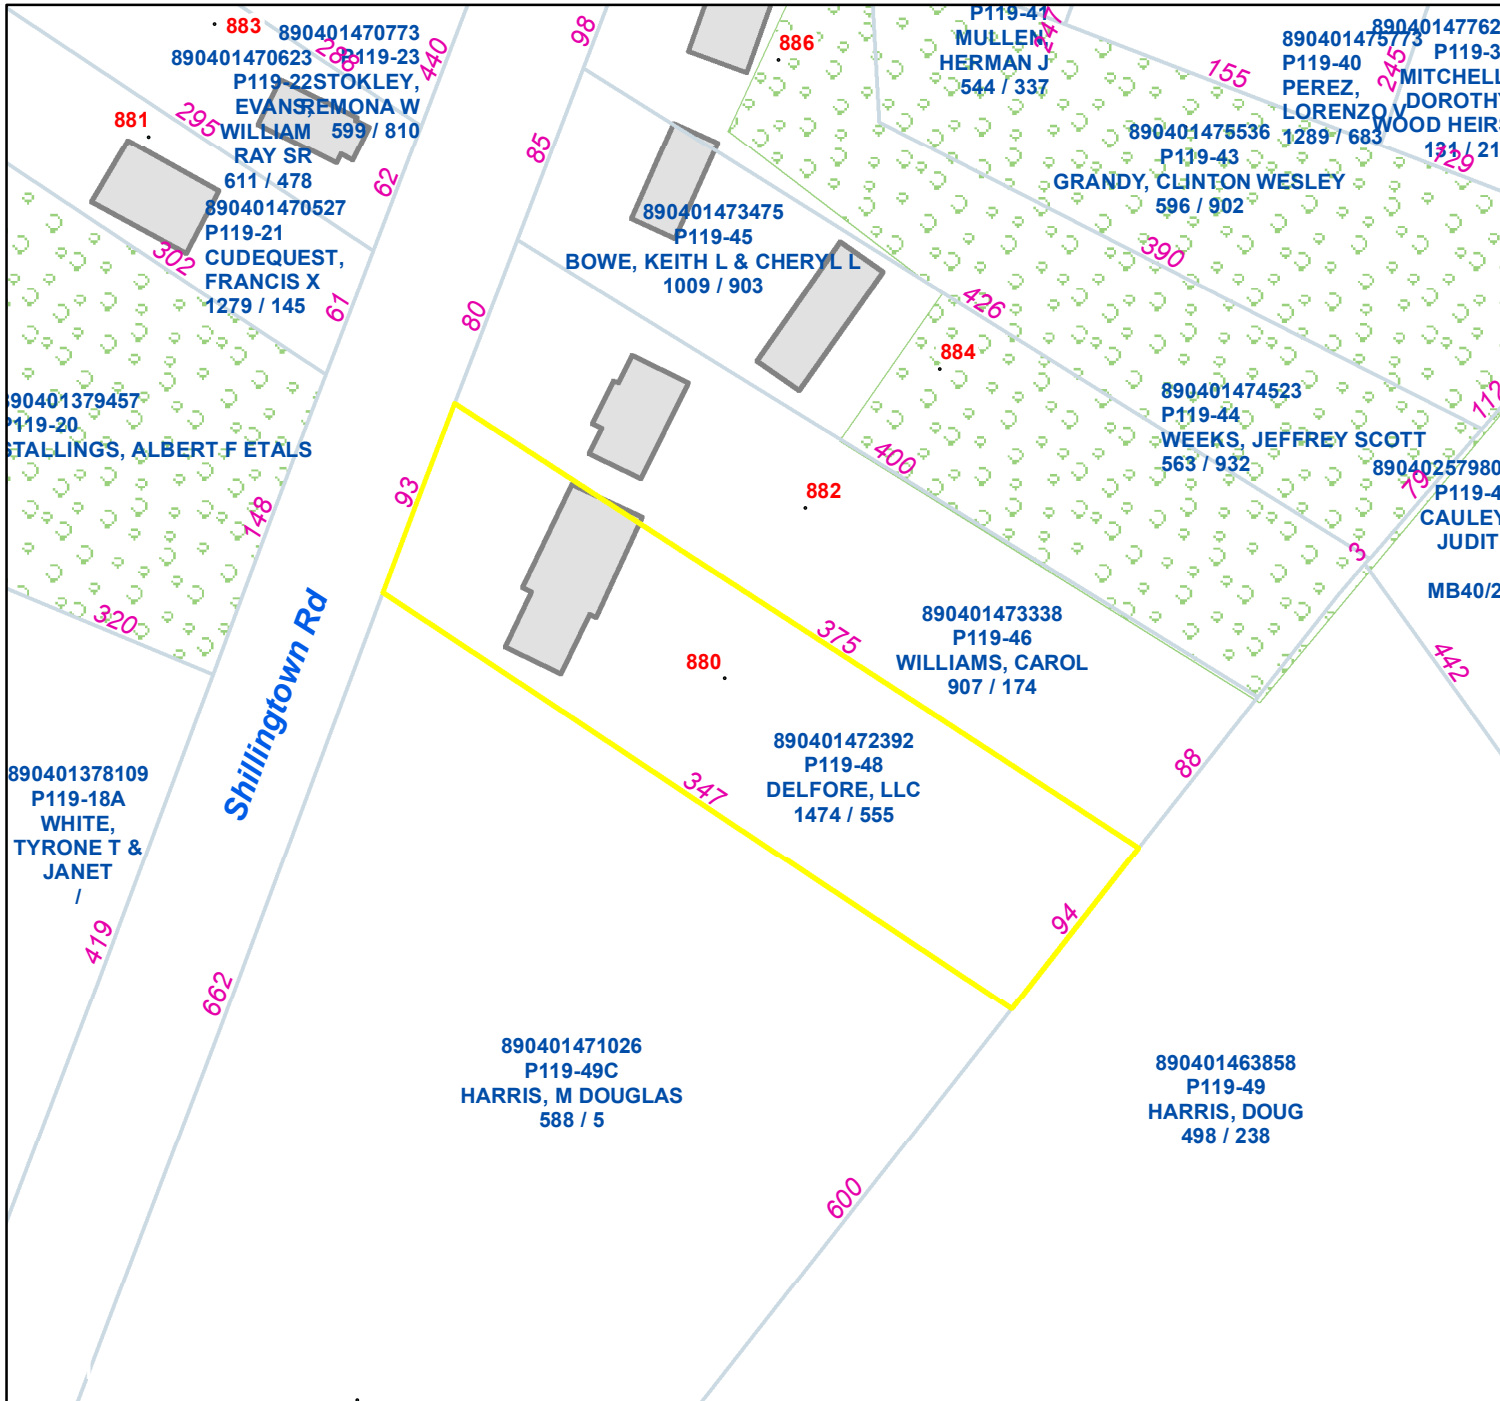

Pasquotank County, NC

Parcel ID: 890401472392

Map: P119-48

LOT: 0

00880 SHILLINGTOWN RD
DELFORE, LLC

1026 HAM OVERMAN RD
ELIZABETH CITY NC 27909

Deed Book: 1474
Deed Page: 555
Date: 20221230

Land Value: 28600
Ag Value: 0
Bldg Value: 134900
Total Value: 163500

Taxed Acres: 0.634

NOT A SURVEY

This map was created from historic maps, recorded deeds and surveys. It CAN NOT be used to convey land, settle land disputes or build fences.

Date: 3/10/2024

Property Ownership/
Lines as of January 1, 2024