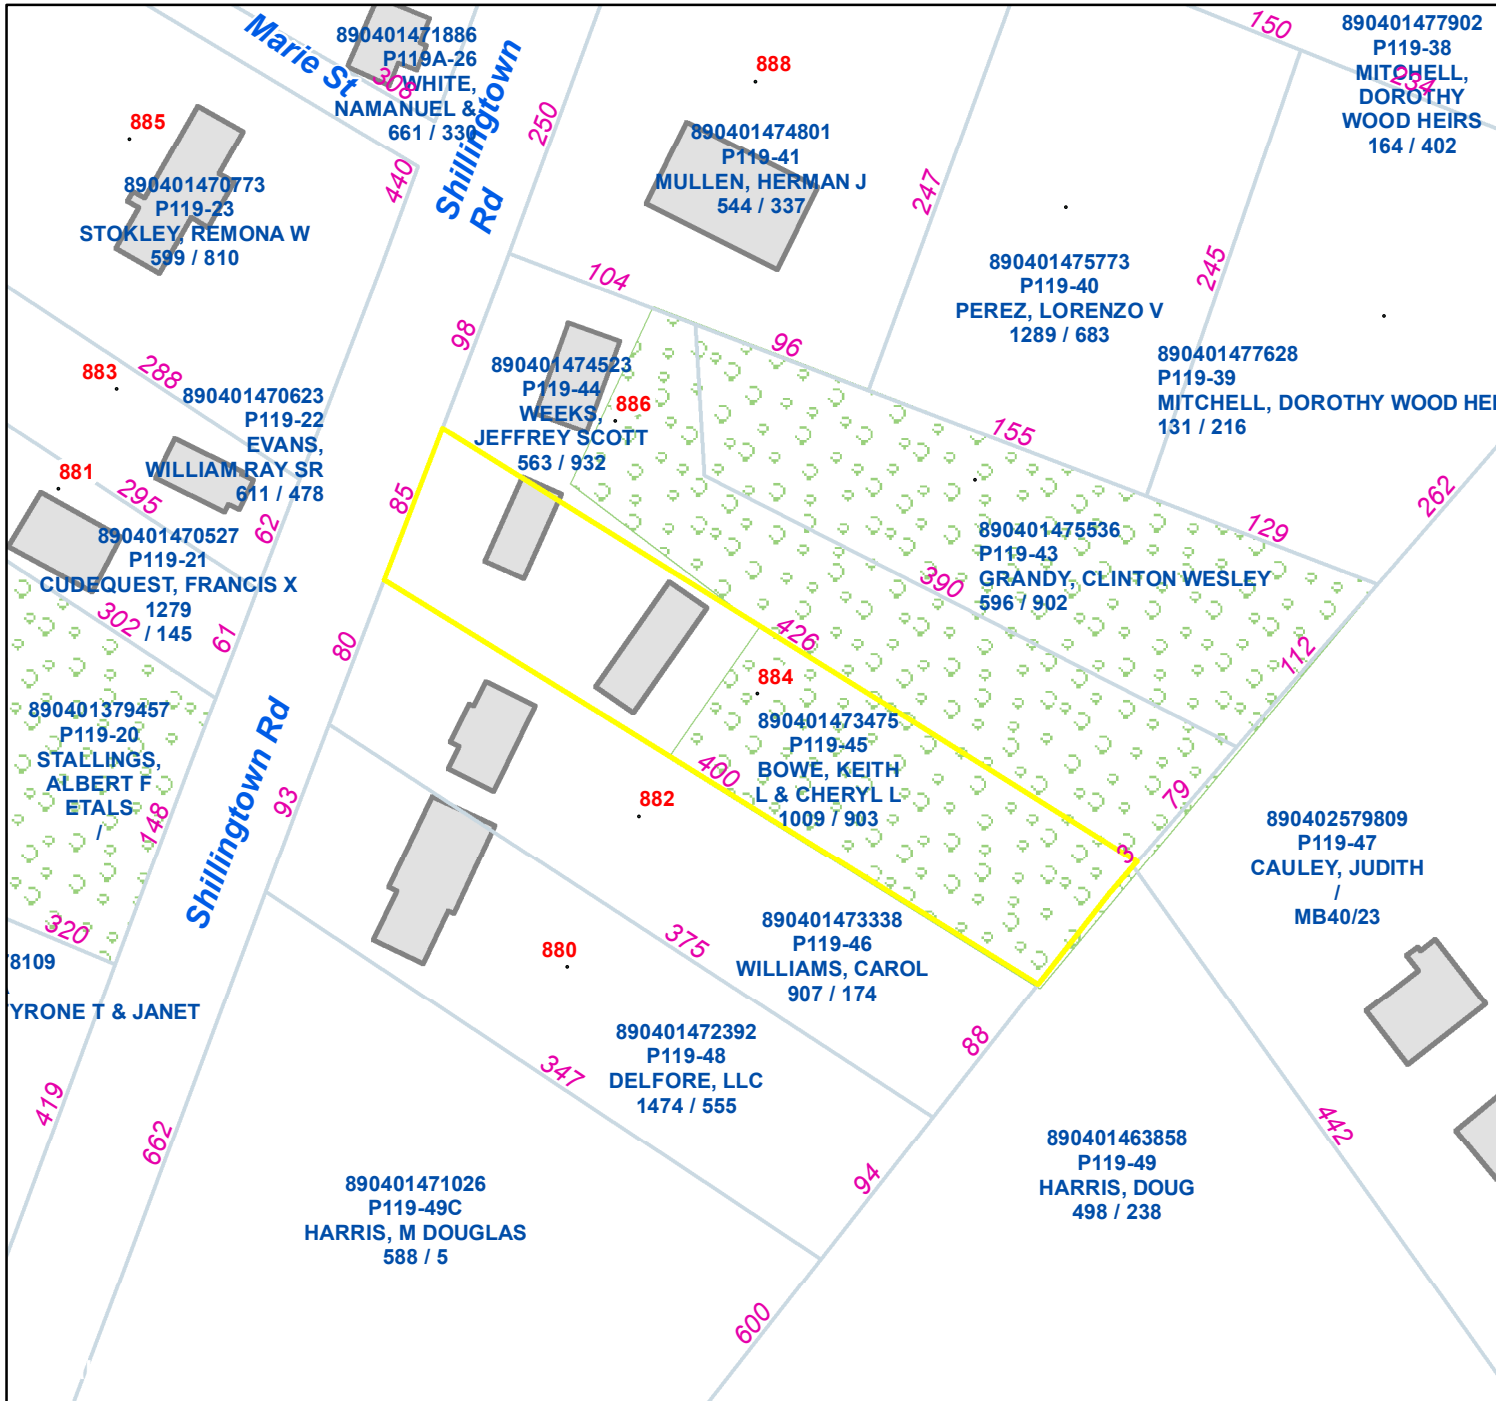

Pasquotank County, NC

Parcel ID: 890401473475

Map: P119-45

LOT: 0

00884 SHILLINGTOWN RD
BOWE, KEITH L & CHERYL L

884 SHILLINGTOWN RD
ELIZABETH CITY NC 27909

Deed Book: 1009
Deed Page: 903
Date: 20080305

Land Value: 33300
Ag Value: 0
Bldg Value: 57500
Total Value: 90800

Taxed Acres: 0.976

NOT A SURVEY

This map was created from historic maps, recorded deeds and surveys. It CAN NOT be used to convey land, settle land disputes or build fences.

Date: 3/10/2024

Property Ownership/
Lines as of January 1, 2024