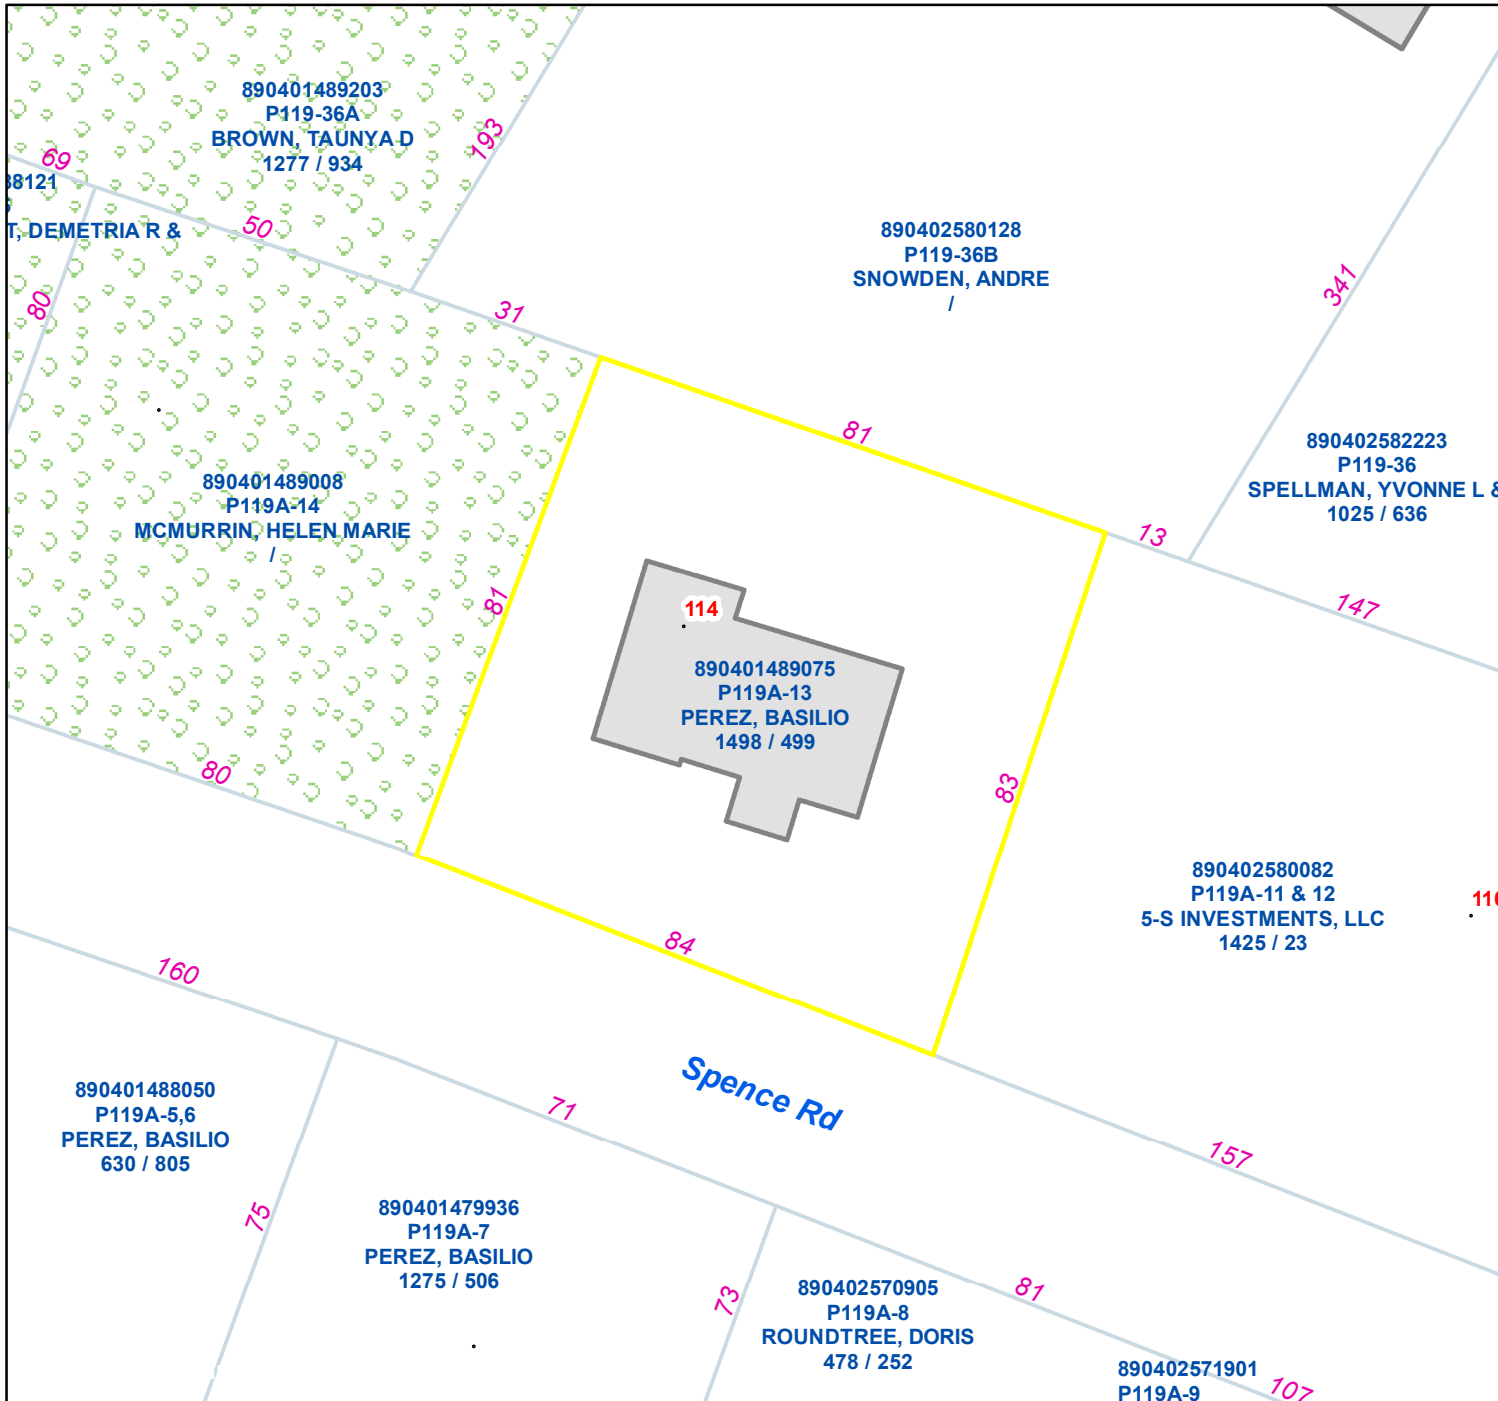

# Pasquotank County, NC

Parcel ID: 890401489075

Map: P119A-13

LOT: 7

00114 SPENCE RD  
PEREZ, BASILIO

904 SHILLINGTOWN ROAD  
ELIZABETH CITY NC 27909

Deed Book: 1498  
Deed Page: 499  
Date: 20231027

Land Value: 5300  
Ag Value: 0  
Bldg Value: 34500  
Total Value: 39800

Taxed Acres: 0.132

Date: 3/10/2024

Property Ownership/  
Lines as of January 1, 2024

This map was created from historic maps, recorded deeds and surveys.  
It CAN NOT be used to convey land, settle land disputes or build fences.