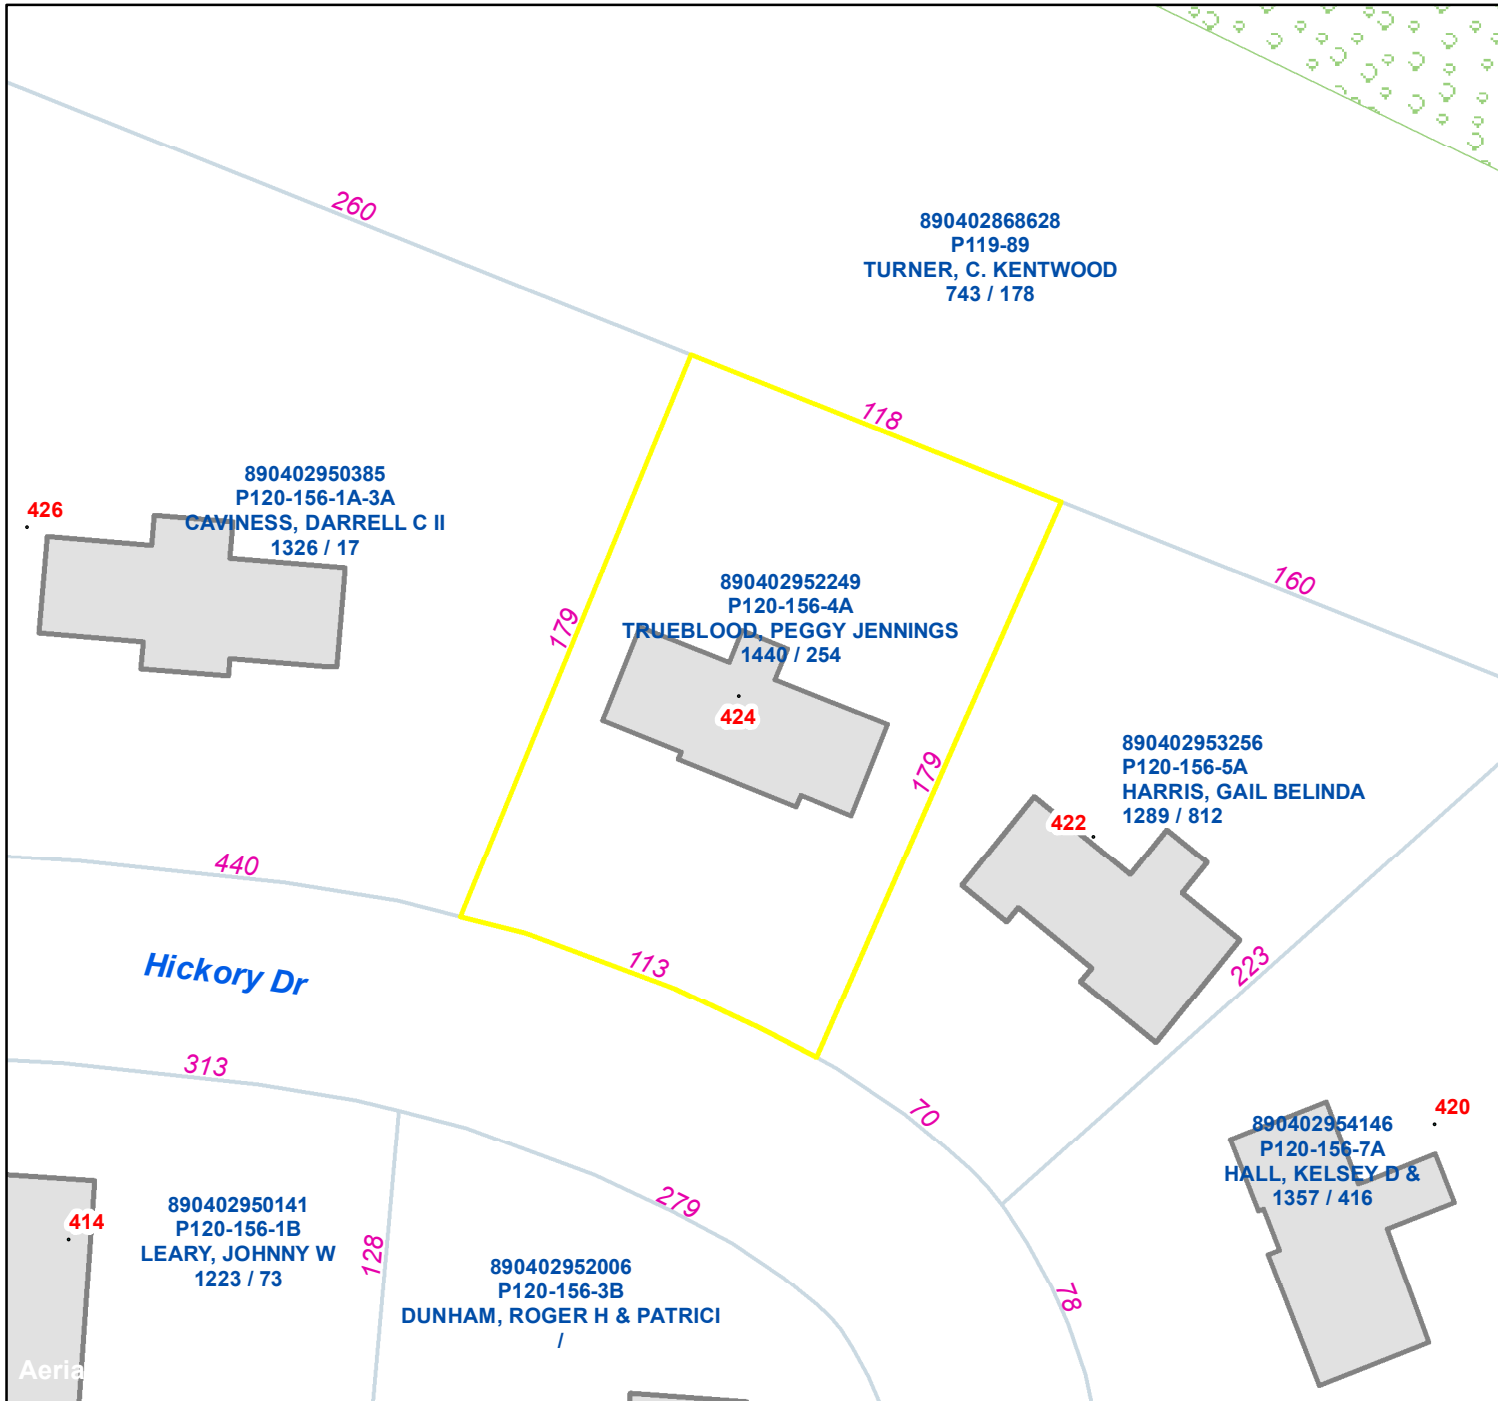

# Pasquotank County, NC

Parcel ID: 890402952249

Map: P120-156-4A

LOT: 0

00424 HICKORY DR  
TRUEBLOOD, PEGGY JENNINGS

424 HICKORY DR  
ELIZABETH CITY NC 27909

Deed Book: 1440  
Deed Page: 254  
Date: 20220126

Land Value: 33300  
Ag Value: 0  
Bldg Value: 139000  
Total Value: 172300

Taxed Acres: 0.45

**PASQUOTANK**  
COUNTY · NC

Date: 3/10/2024

Property Ownership/  
Lines as of January 1, 2024

**NOT A SURVEY**

This map was created from historic maps, recorded deeds and surveys.  
It CAN NOT be used to convey land, settle land disputes or build fences.