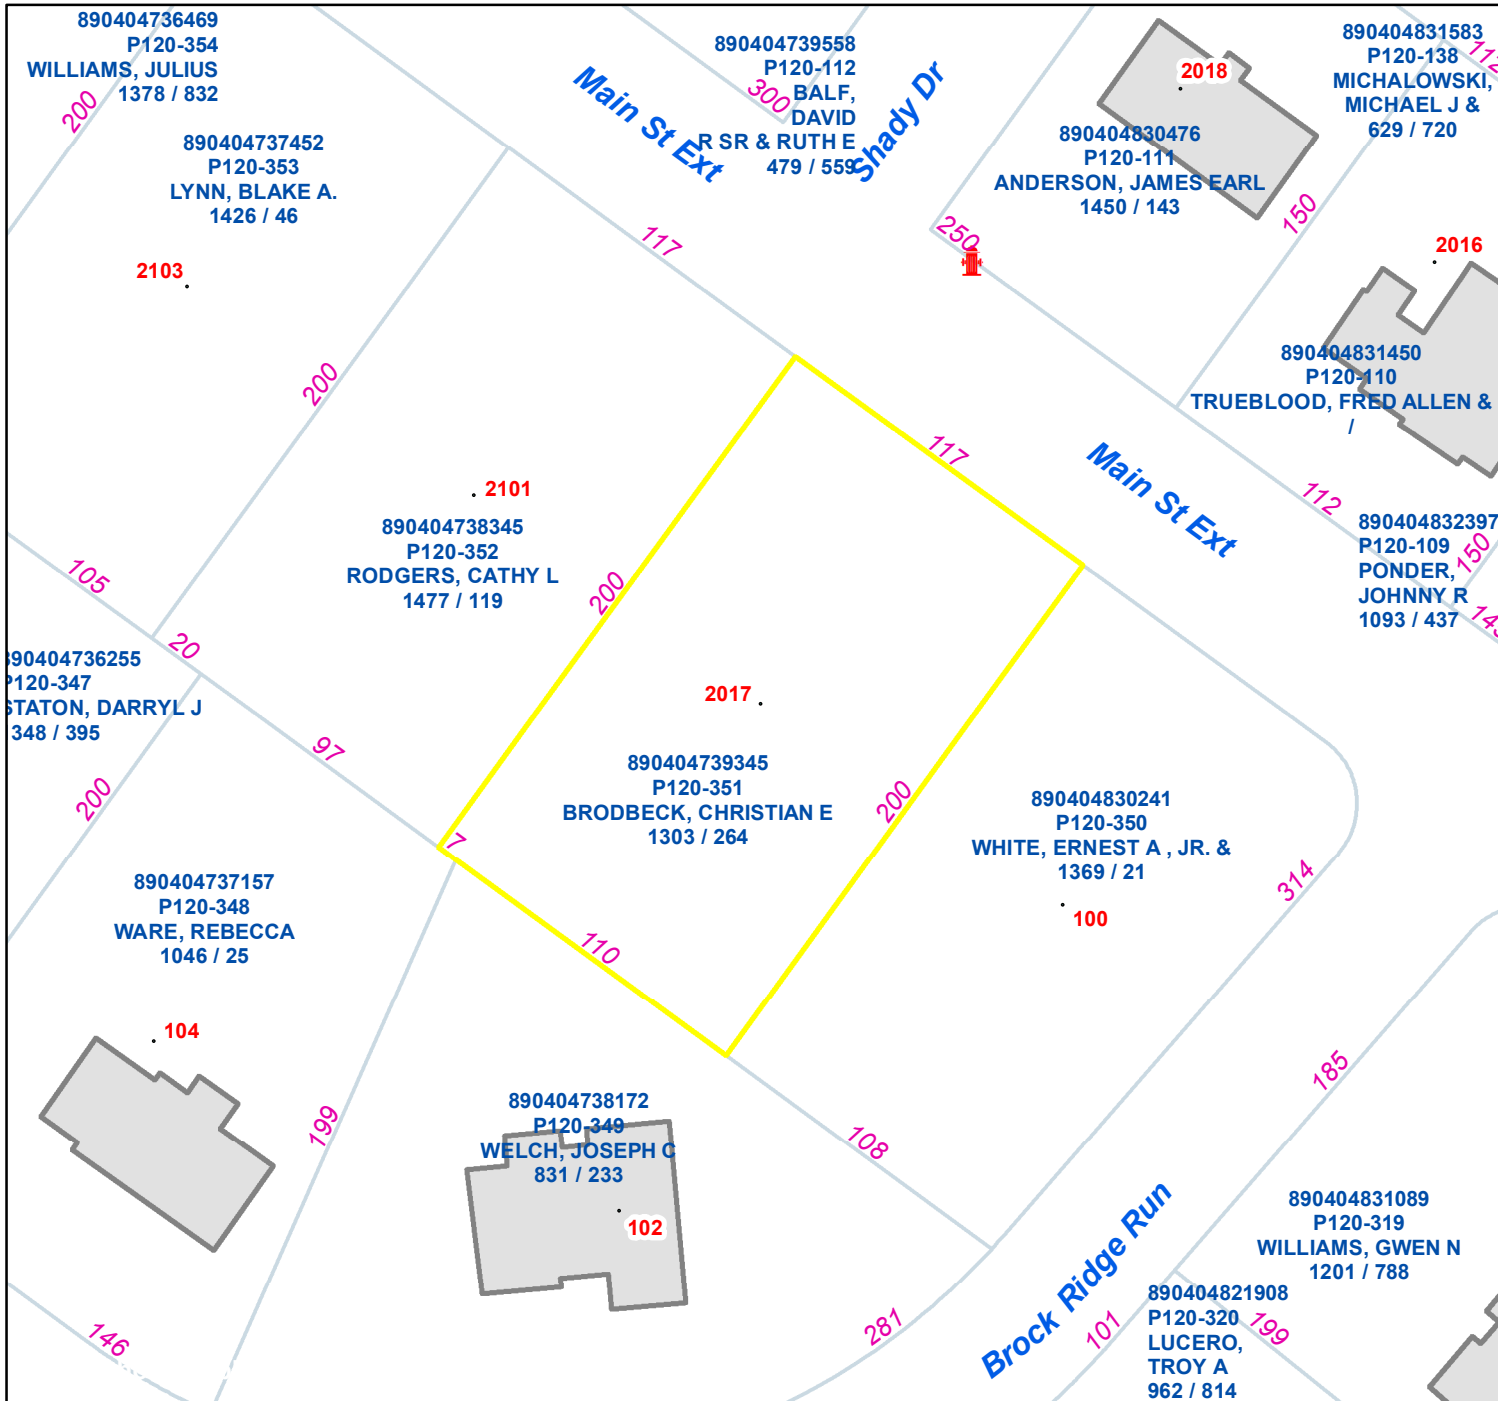

Pasquotank County, NC

Parcel ID: 890404739345

Map: P120-351

LOT: 33

02017 W MAIN ST EXT
 BRODBECK, CHRISTIAN E
 & CYNTHIA F DASHER
 2017 W MAIN ST
 ELIZABETH CITY NC 27909

Deed Book: 1303
 Deed Page: 264
 Date: 20180209

Land Value: 34200
 Ag Value: 0
 Bldg Value: 225600
 Total Value: 259800

Taxed Acres: 0.537

PASQUOTANK
 COUNTY NC

Date: 3/10/2024

Property Ownership/
 Lines as of January 1, 2024

NOT A SURVEY

This map was created from historic maps, recorded deeds and surveys.
 It CAN NOT be used to convey land, settle land disputes or build fences.