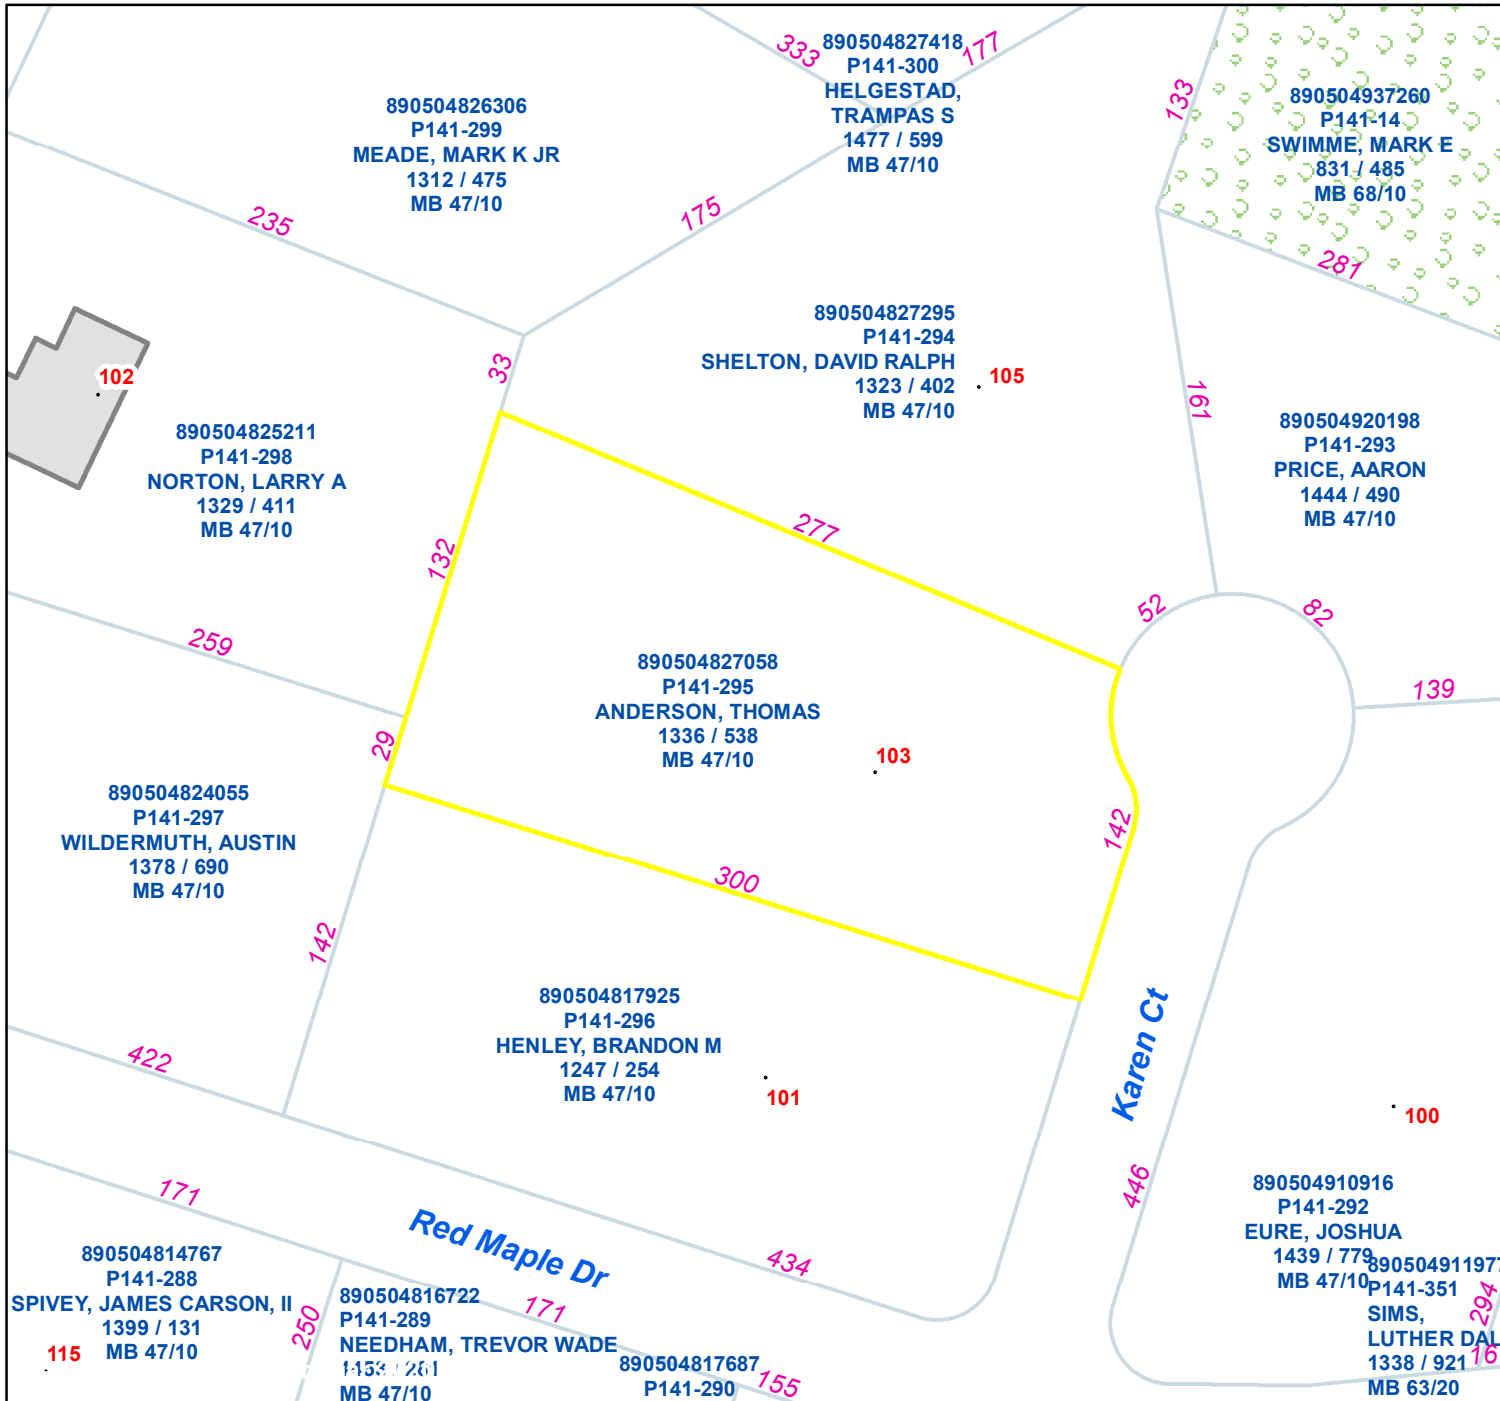

Pasquotank County, NC

Parcel ID: 890504827058
 Map: P141-295

LOT: 60

00103 KAREN CT
 ANDERSON, THOMAS
 & KELSEY HAGAN
 103 KAREN CT
 ELIZABETH CITY NC 27909

Deed Book: 1336
 Deed Page: 538
 Date: 20190524
 MB 47/10
 Land Value: 48200
 Ag Value: 0
 Bldg Value: 200800
 Total Value: 249000
 Taxed Acres: 0.99

PASQUOTANK
 COUNTY NC

Date: 3/10/2024

Property Ownership/
 Lines as of January 1, 2024

NOT A SURVEY

This map was created from historic maps, recorded deeds and surveys.
 It CAN NOT be used to convey land, settle land disputes or build fences.