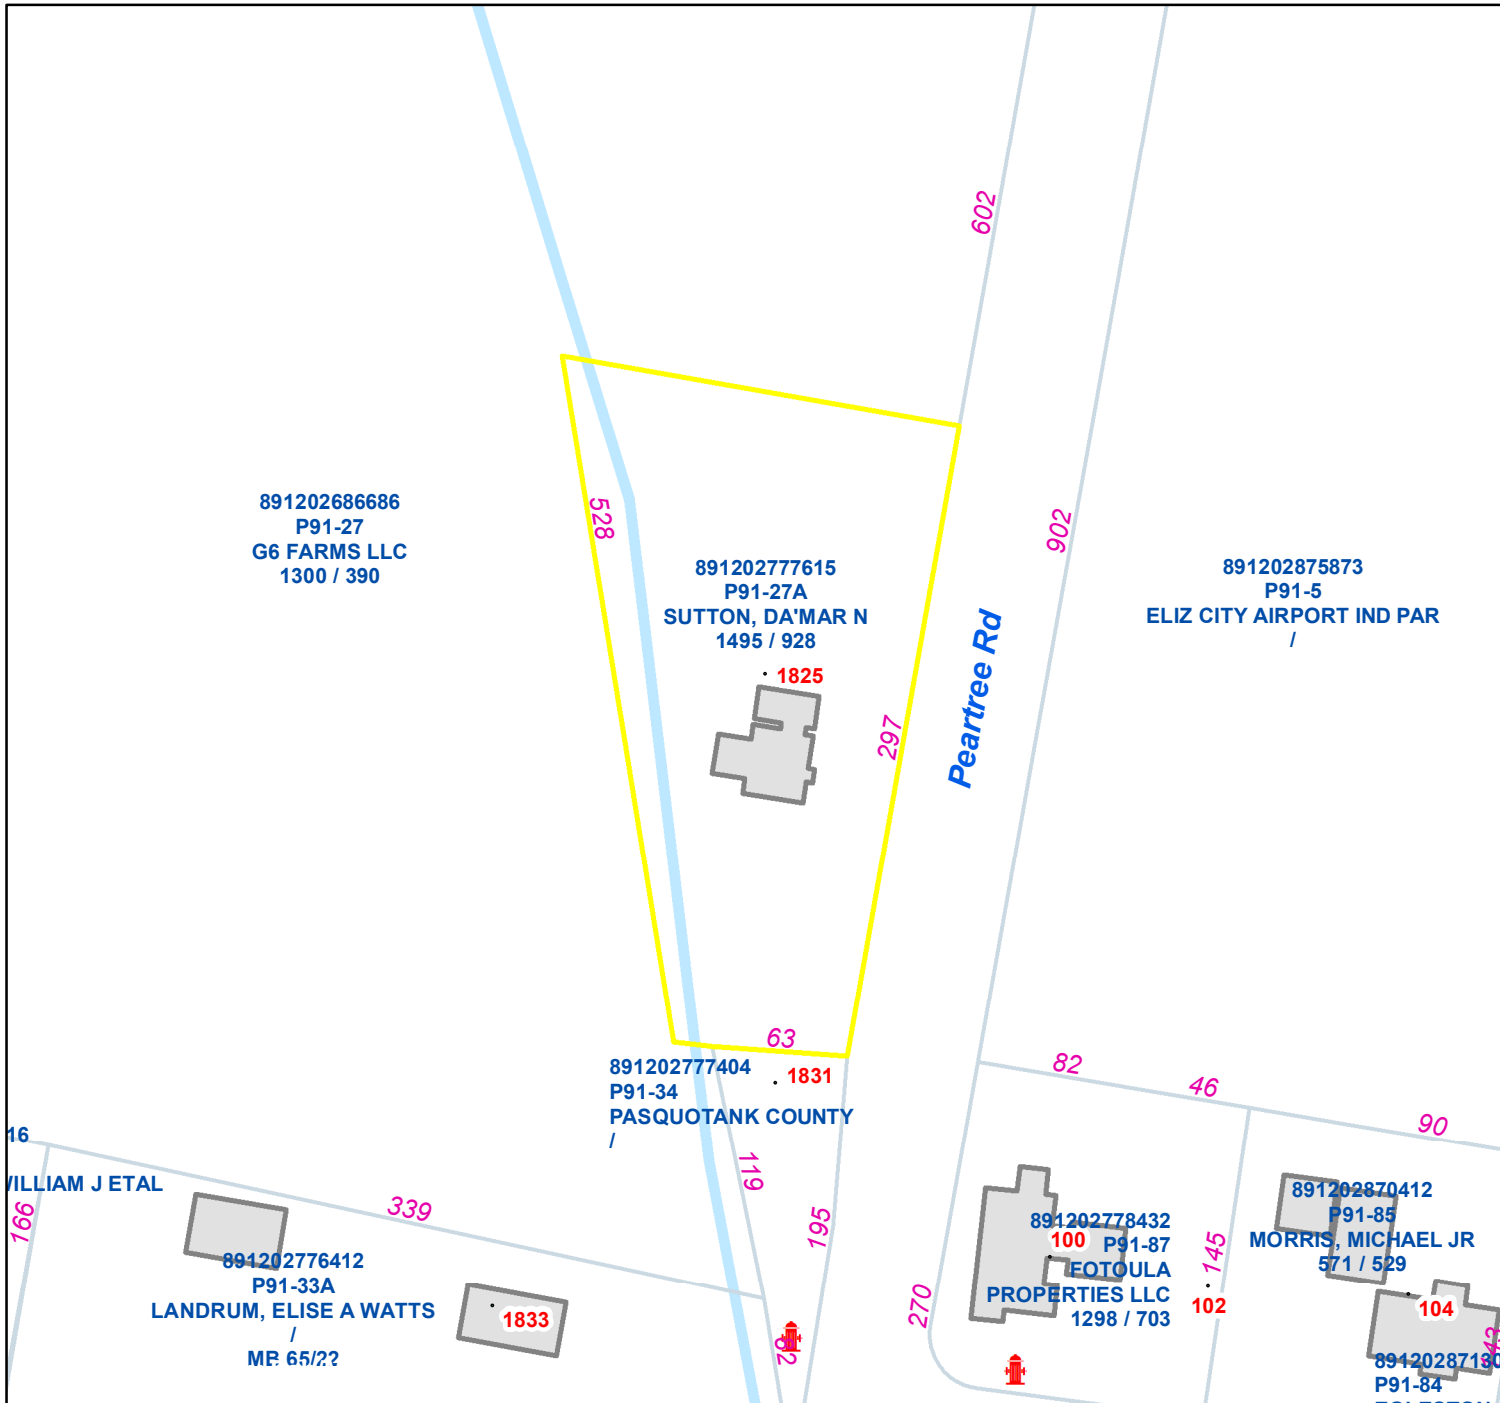

# Pasquotank County, NC

Parcel ID: 891202777615

Map: P91-27A

LOT: 0

01825 PEARTREE ROAD  
SUTTON, DA'MAR N  
LASTASIA L  
1825 PEARTREE RD  
ELIZABETH CITY NC 27909

Deed Book: 1495  
Deed Page: 928  
Date: 20230922

Land Value: 33600  
Ag Value: 0  
Bldg Value: 128600  
Total Value: 162200

Taxed Acres: 1

**NOT A SURVEY**

This map was created from historic maps, recorded deeds and surveys.  
It CAN NOT be used to convey land, settle land disputes or build fences.