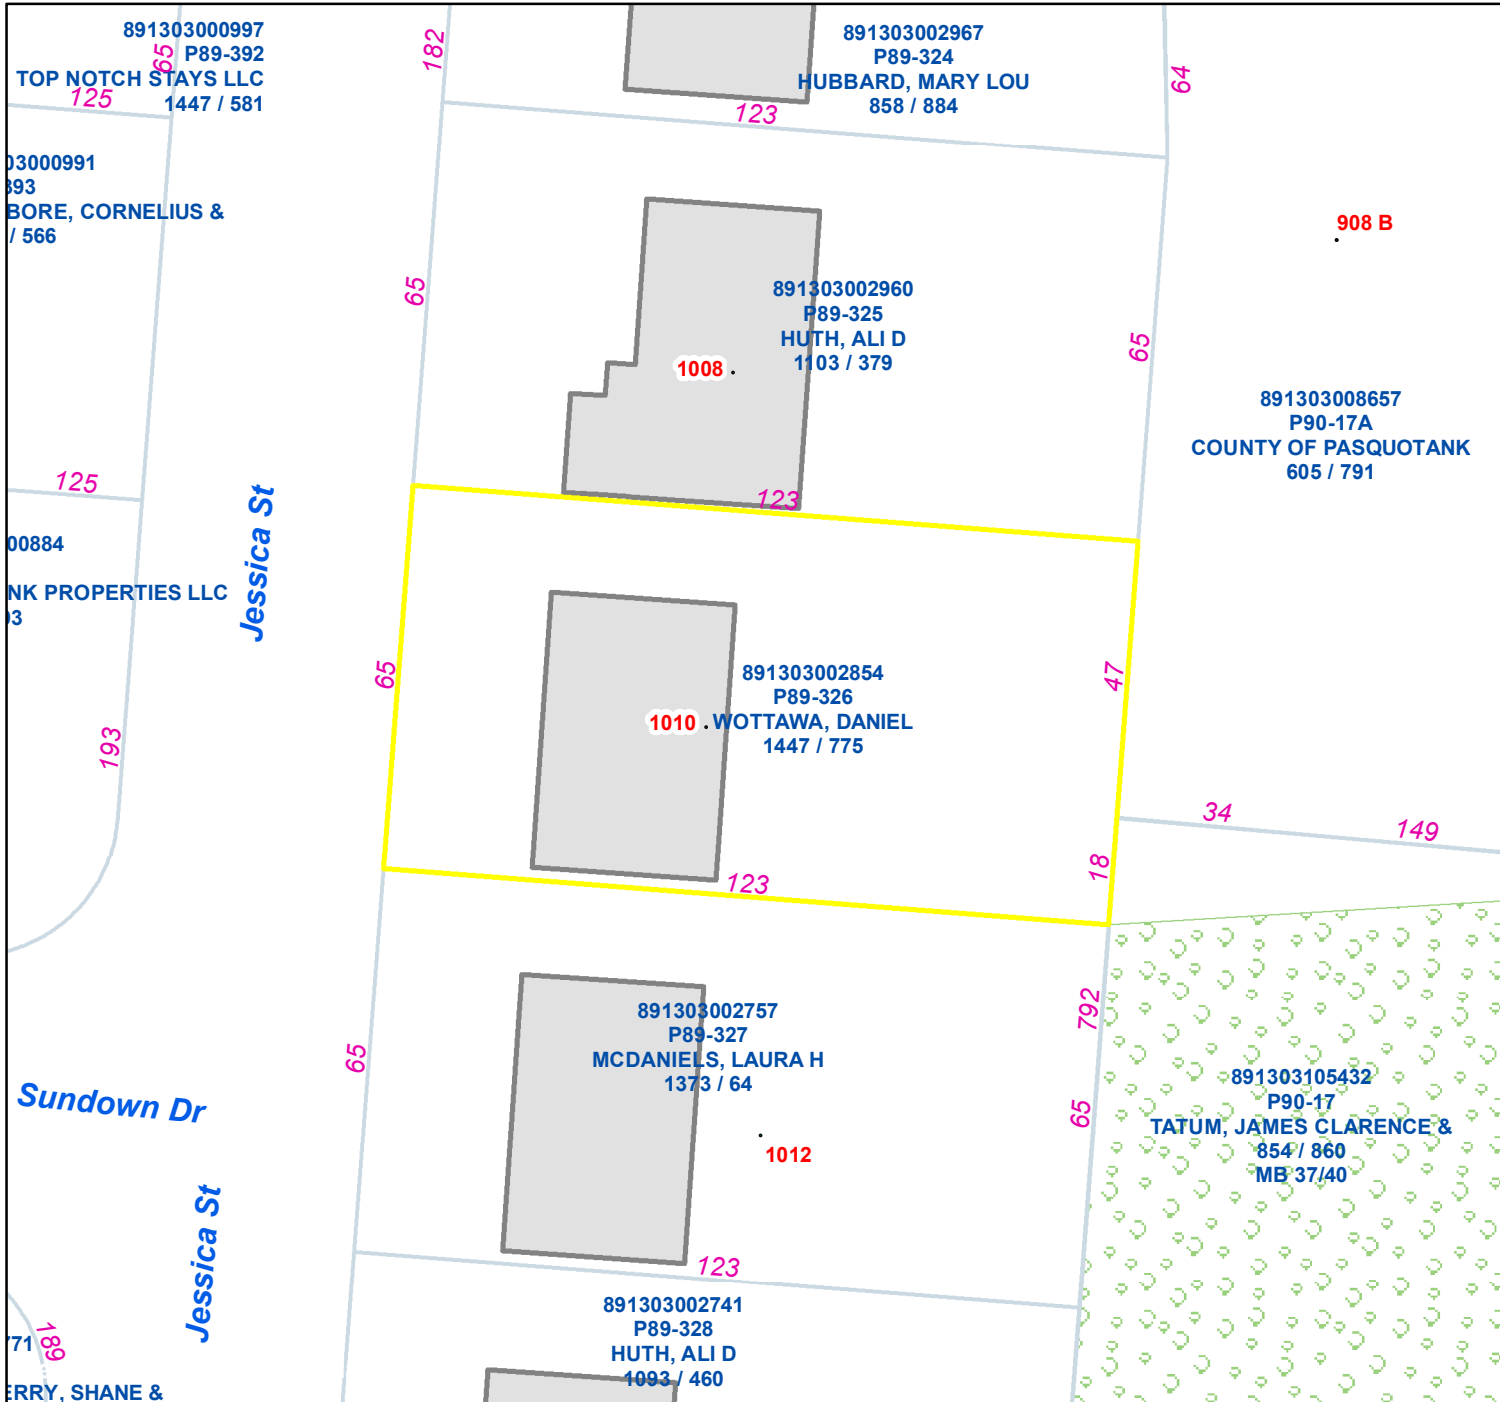

Pasquotank County, NC

Parcel ID: 891303002854
 Map: P89-326

LOT: 123

01010 JESSICA ST
 WOTTAWA, DANIEL

1010 JESSICA ST
 ELIZABETH CITY NC 27909

Deed Book: 1447
 Deed Page: 775
 Date: 20220401

Land Value: 18700
 Ag Value: 0
 Bldg Value: 135200
 Total Value: 153900

Taxed Acres: 0.184

PASQUOTANK
 COUNTY NC

Date: 3/11/2024

Property Ownership/
 Lines as of January 1, 2024

NOT A SURVEY

This map was created from historic maps, recorded deeds and surveys.
 It CAN NOT be used to convey land, settle land disputes or build fences.