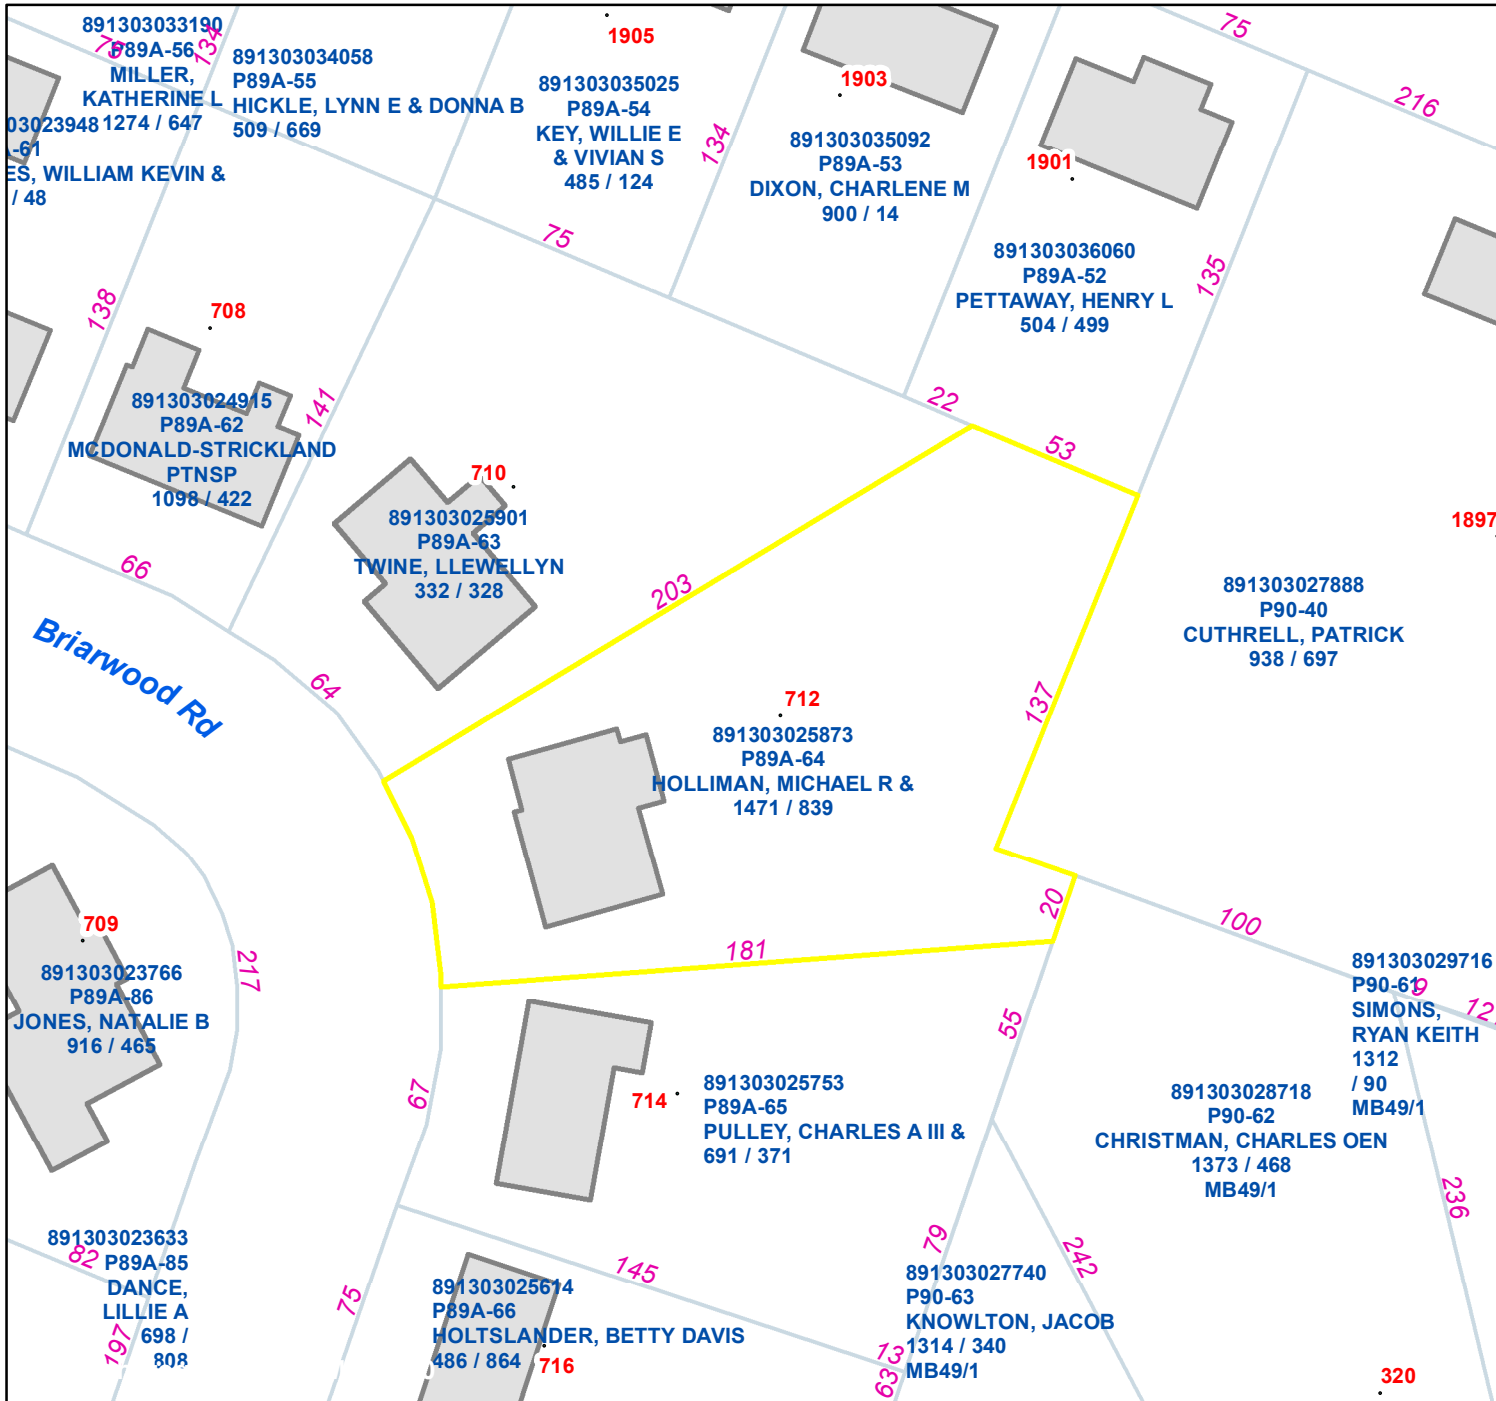

Pasquotank County, NC

Parcel ID: 891303025873

Map: P89A-64

LOT: 13

00712 BRIARWOOD RD
HOLLIMAN, MICHAEL R &
BRITTANY

712 BRIARWOOD RD
ELIZABETH CITY NC 27909

Deed Book: 1471
Deed Page: 839
Date: 20230803

Land Value: 19100
Ag Value: 0
Bldg Value: 127500
Total Value: 146600

Taxed Acres: 0.283

NOT A SURVEY

This map was created from historic maps, recorded deeds and surveys. It CAN NOT be used to convey land, settle land disputes or build fences.

Date: 3/12/2024

Property Ownership/
Lines as of January 1, 2024

PASQUOTANK
COUNTY NC