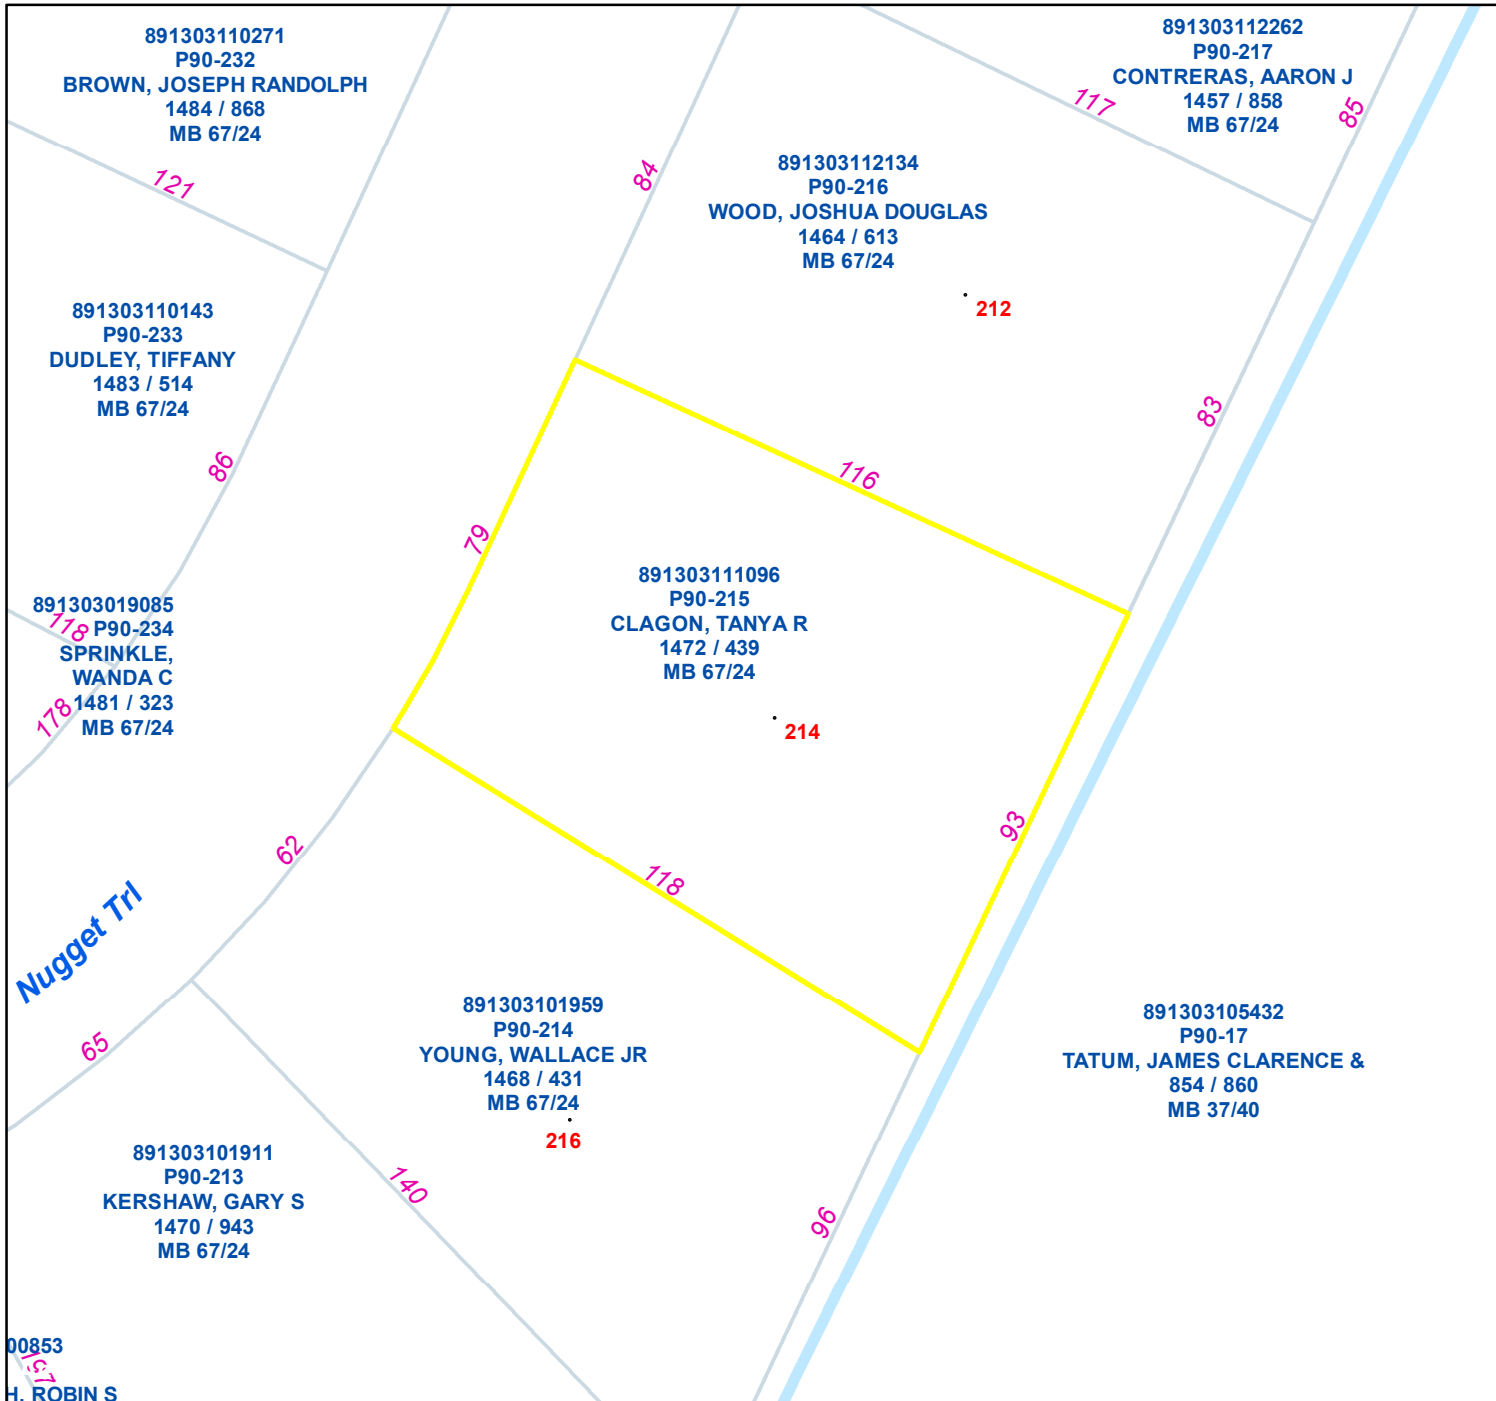

Pasquotank County, NC

Parcel ID: 89130311096

Map: P90-215

LOT: 38

00214 NUGGET TRAIL
CLAGON, TANYA R

214 NUGGET TRAIL
ELIZABETH CITY NC 27909

Deed Book: 1472
Deed Page: 439
Date: 20221205
MB 67/24
Land Value: 26200
Ag Value: 0
Bldg Value: 196000
Total Value: 222200
Taxed Acres: 0.23

NOT A SURVEY

This map was created from historic maps, recorded deeds and surveys.
It CAN NOT be used to convey land, settle land disputes or build fences.

Date: 3/12/2024

Property Ownership/
Lines as of January 1, 2024

PASQUOTANK
COUNTY NC