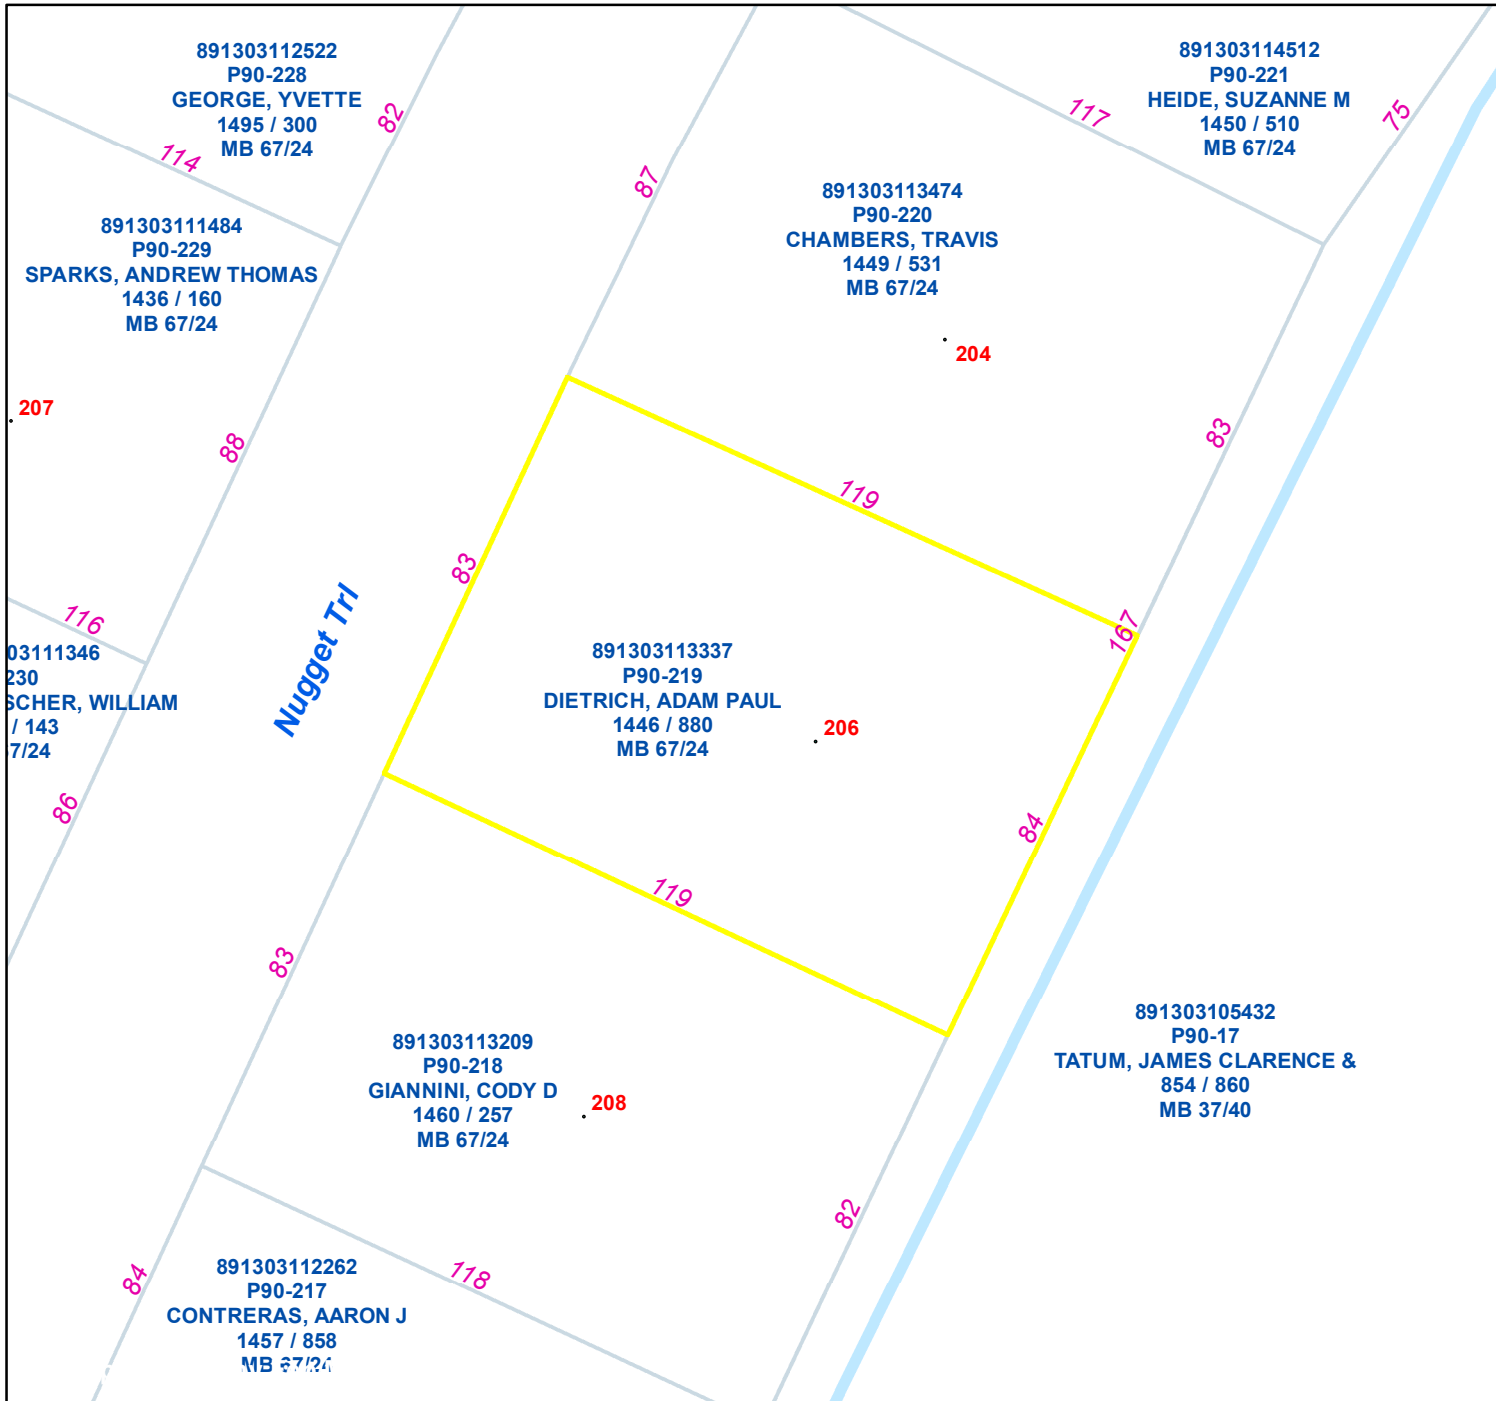

Pasquotank County, NC

Parcel ID: 891303113337
Map: P90-219

LOT: 42

00206 NUGGET TRAIL
DIETRICH, ADAM PAUL
COURTNEY DANIELLE
206 NUGGET TRAIL
ELIZABETH CITY NC 27909

Deed Book: 1446
Deed Page: 880
Date: 20220328
MB 67/24
Land Value: 26200
Ag Value: 0
Bldg Value: 222000
Total Value: 248200
Taxed Acres: 0.23

NOT A SURVEY

This map was created from historic maps, recorded deeds and surveys.
It CAN NOT be used to convey land, settle land disputes or build fences.

Date: 3/12/2024

Property Ownership/
Lines as of January 1, 2024

PASQUOTANK
COUNTY NC