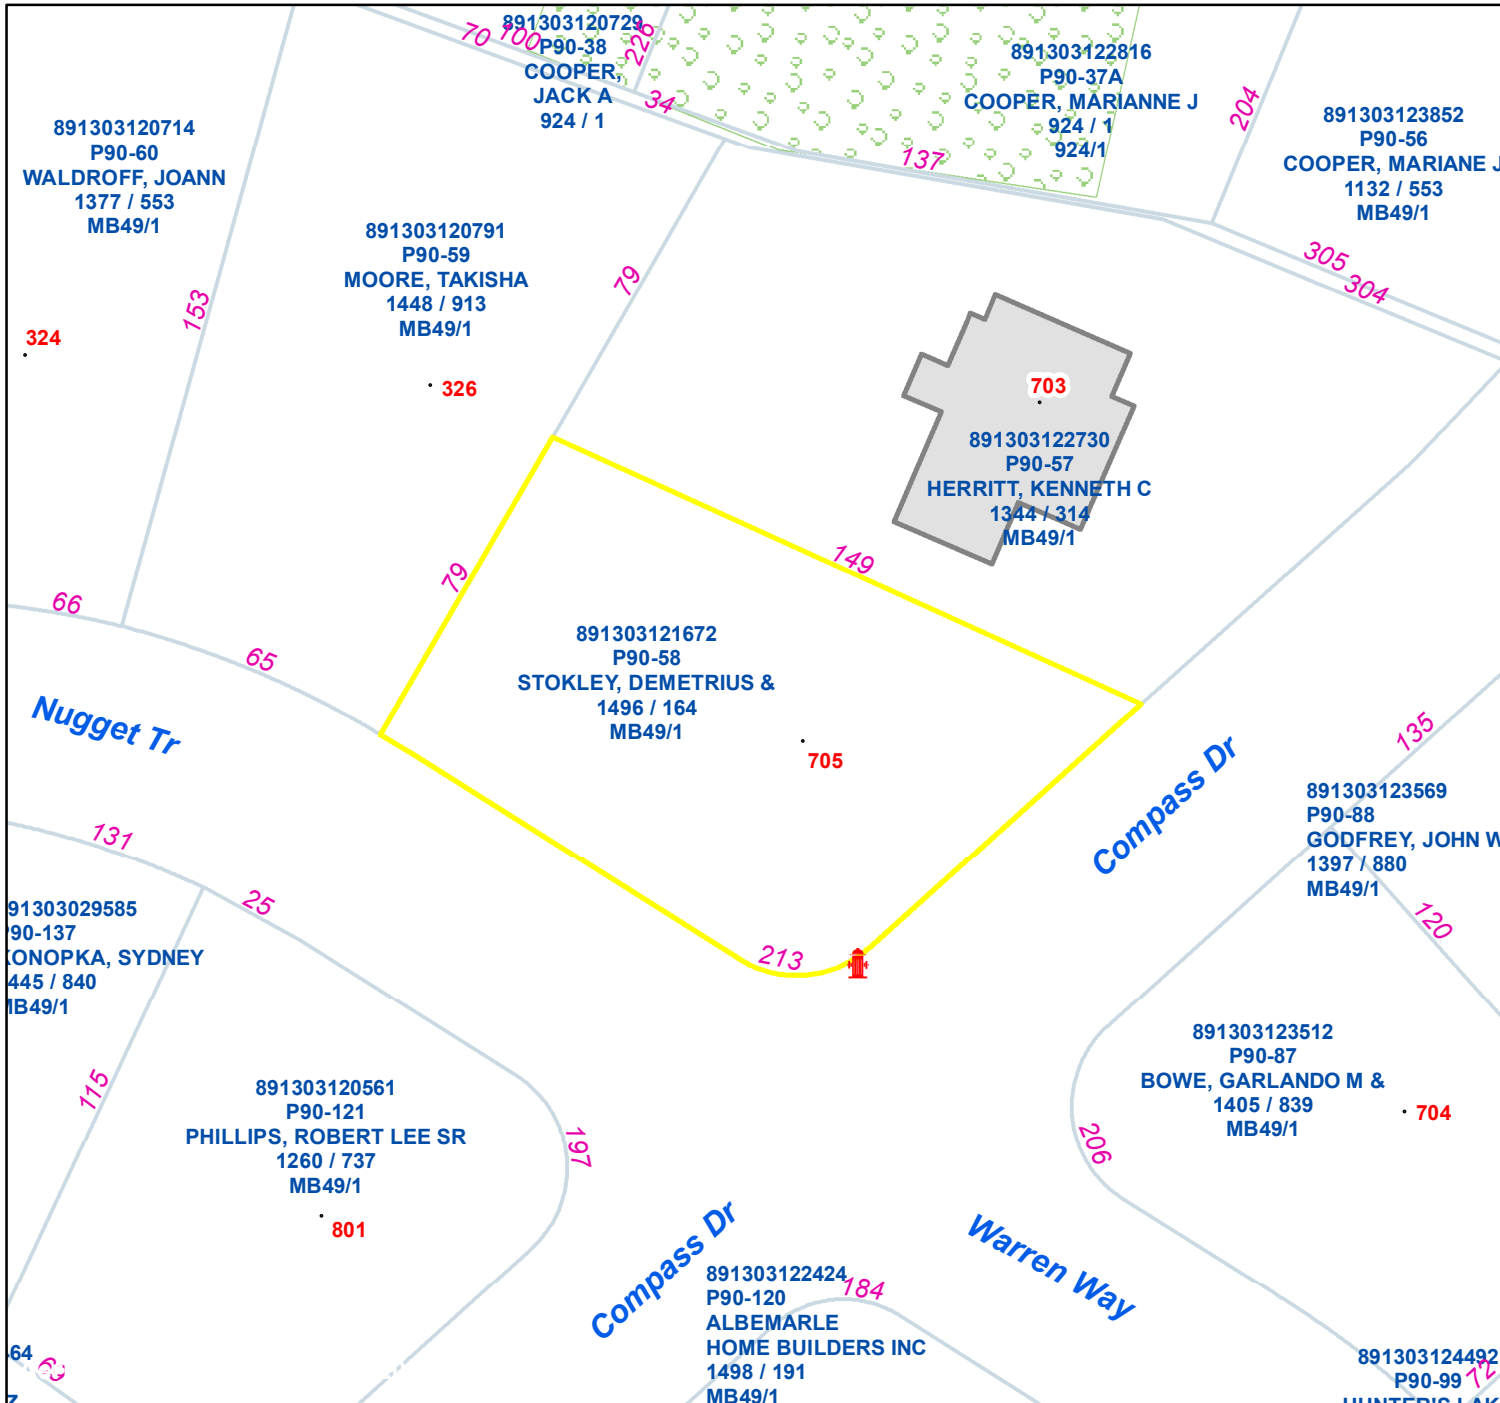

Pasquotank County, NC

Parcel ID: 891303121672

Map: P90-58

LOT: 3

00705 COMPASS DR
STOKLEY, DEMETRIUS &
CHIQUITA
705 COMPASS DR
ELIZABETH CITY NC 27909

Deed Book: 1496
Deed Page: 164
Date: 20230927
MB49/1

Land Value: 26500
Ag Value: 0
Bldg Value: 206000
Total Value: 232500

Taxed Acres: 0.264

NOT A SURVEY

This map was created from historic maps, recorded deeds and surveys.
It CAN NOT be used to convey land, settle land disputes or build fences.

Date: 3/12/2024

Property Ownership/
Lines as of January 1, 2024

PASQUOTANK
COUNTY NC