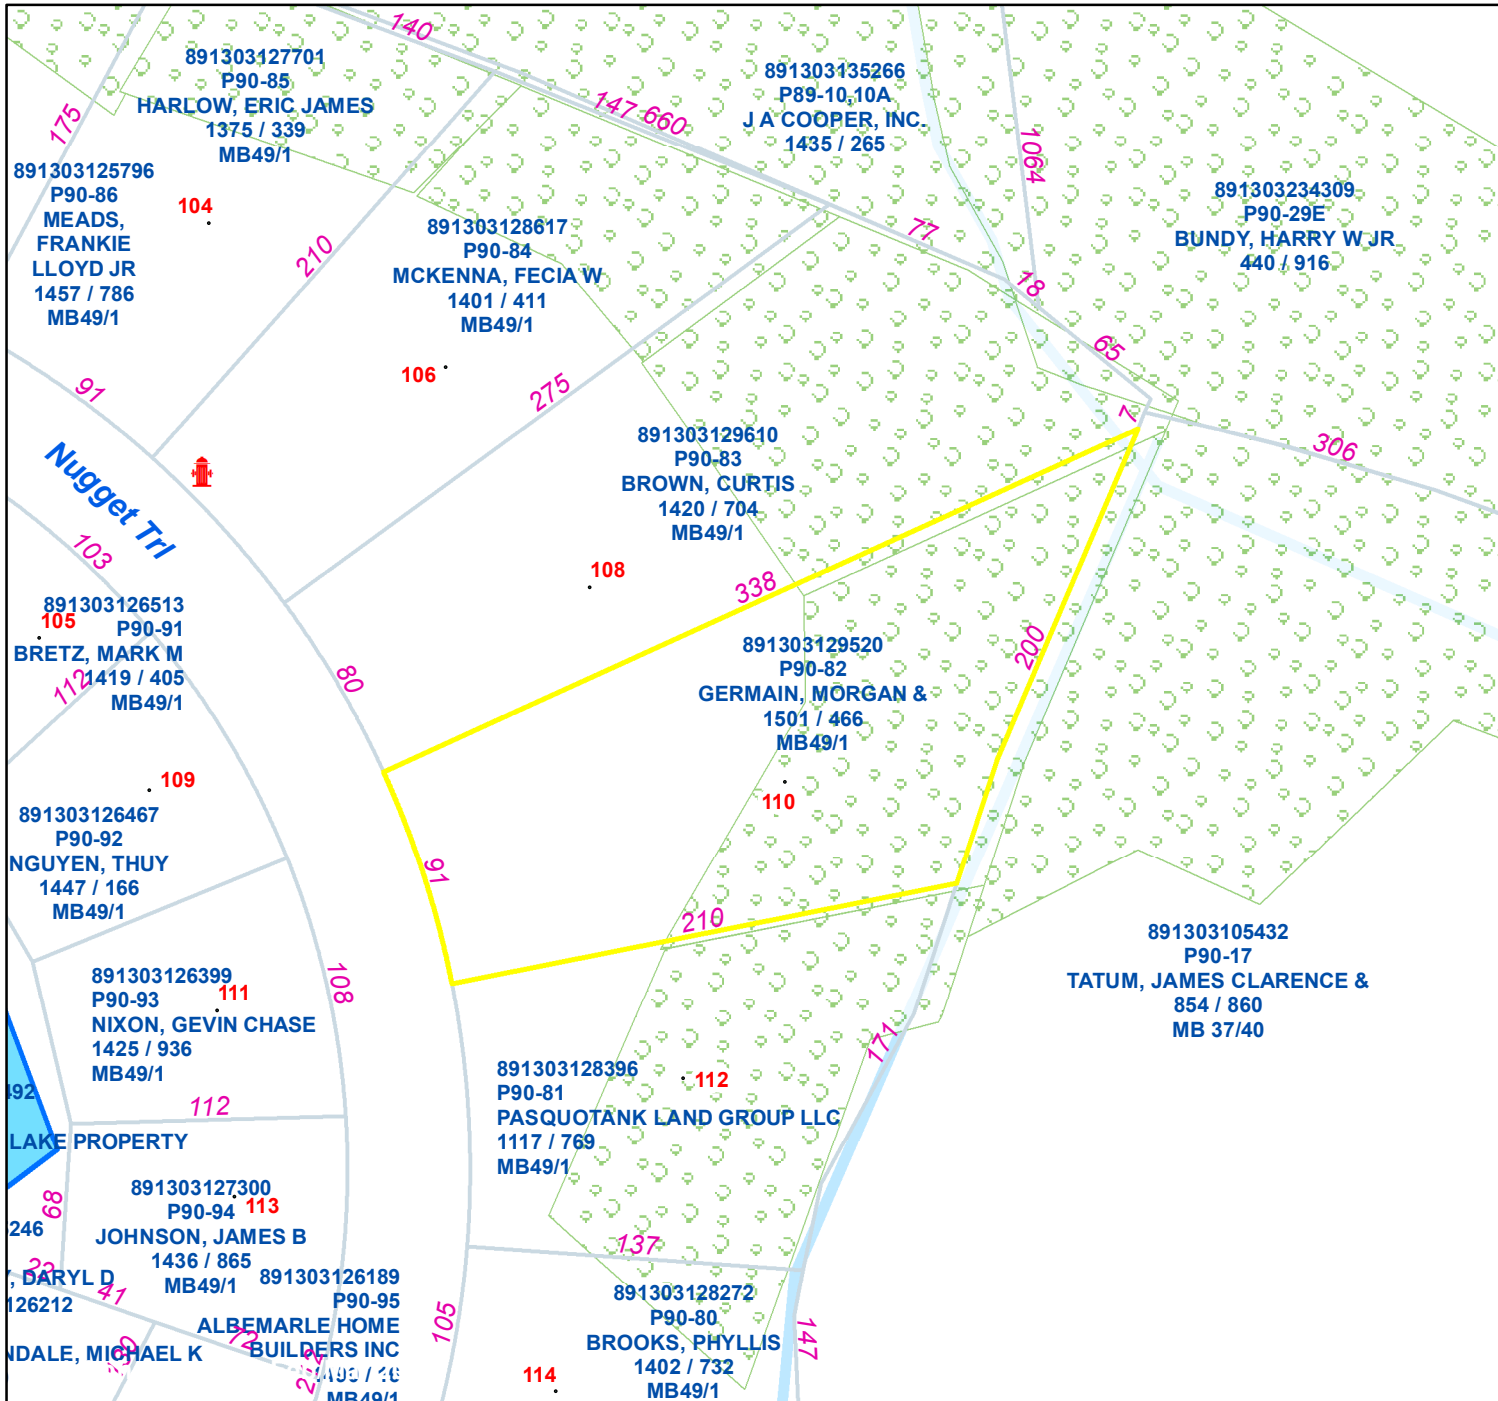

Pasquotank County, NC

Parcel ID: 891303129520

Map: P90-82

LOT: 55

00110 NUGGET TRL
GERMAIN, MORGAN &
STUTTS, SARAH
110 NUGGET TRAIL
ELIZABETH CITY NC 27909

Deed Book: 1501
Deed Page: 466
Date: 20231208
MB49/1
Land Value: 35000
Ag Value: 0
Bldg Value: 236600
Total Value: 271600
Taxed Acres: 0.741

PASQUOTANK
COUNTY NC

NOT A SURVEY

This map was created from historic maps, recorded deeds and surveys.
It CAN NOT be used to convey land, settle land disputes or build fences.

Date: 3/12/2024

Property Ownership/
Lines as of January 1, 2024