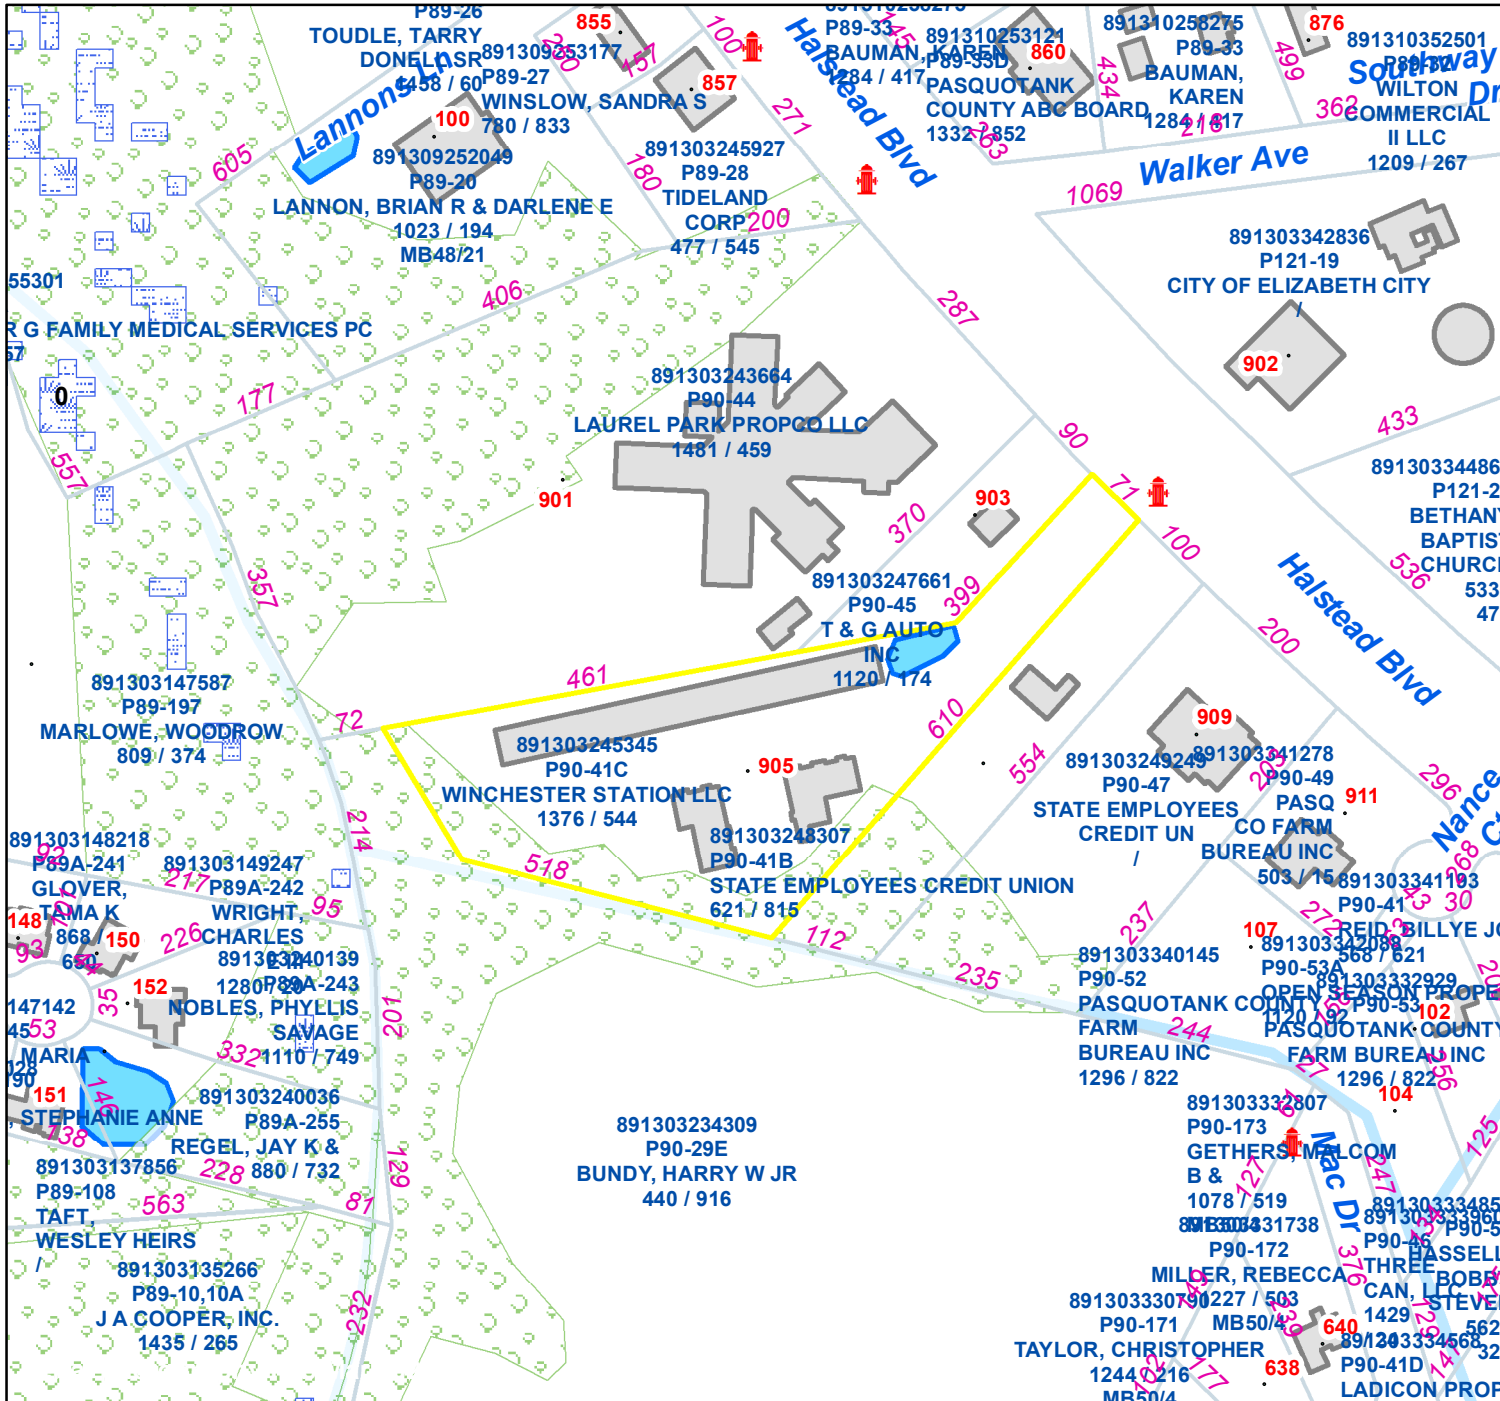

# Pasquotank County, NC

Parcel ID: 891303245345

Map: P90-41C

LOT: 0

00905 HALSTEAD BLVD  
WINCHESTER STATION LLC

5245 CLUB HEAD RD  
VIRGINIA BEACH VA 23455

Deed Book: 1376  
Deed Page: 544  
Date: 20200819

Land Value: 476000  
Ag Value: 0  
Bldg Value: 910300  
Total Value: 1386300

Taxed Acres: 3.116

PASQUOTANK  
COUNTY NC

Date: 3/12/2024

Property Ownership/  
Lines as of January 1, 2024

**NOT A SURVEY**

This map was created from historic maps, recorded deeds and surveys.  
It CAN NOT be used to convey land, settle land disputes or build fences.