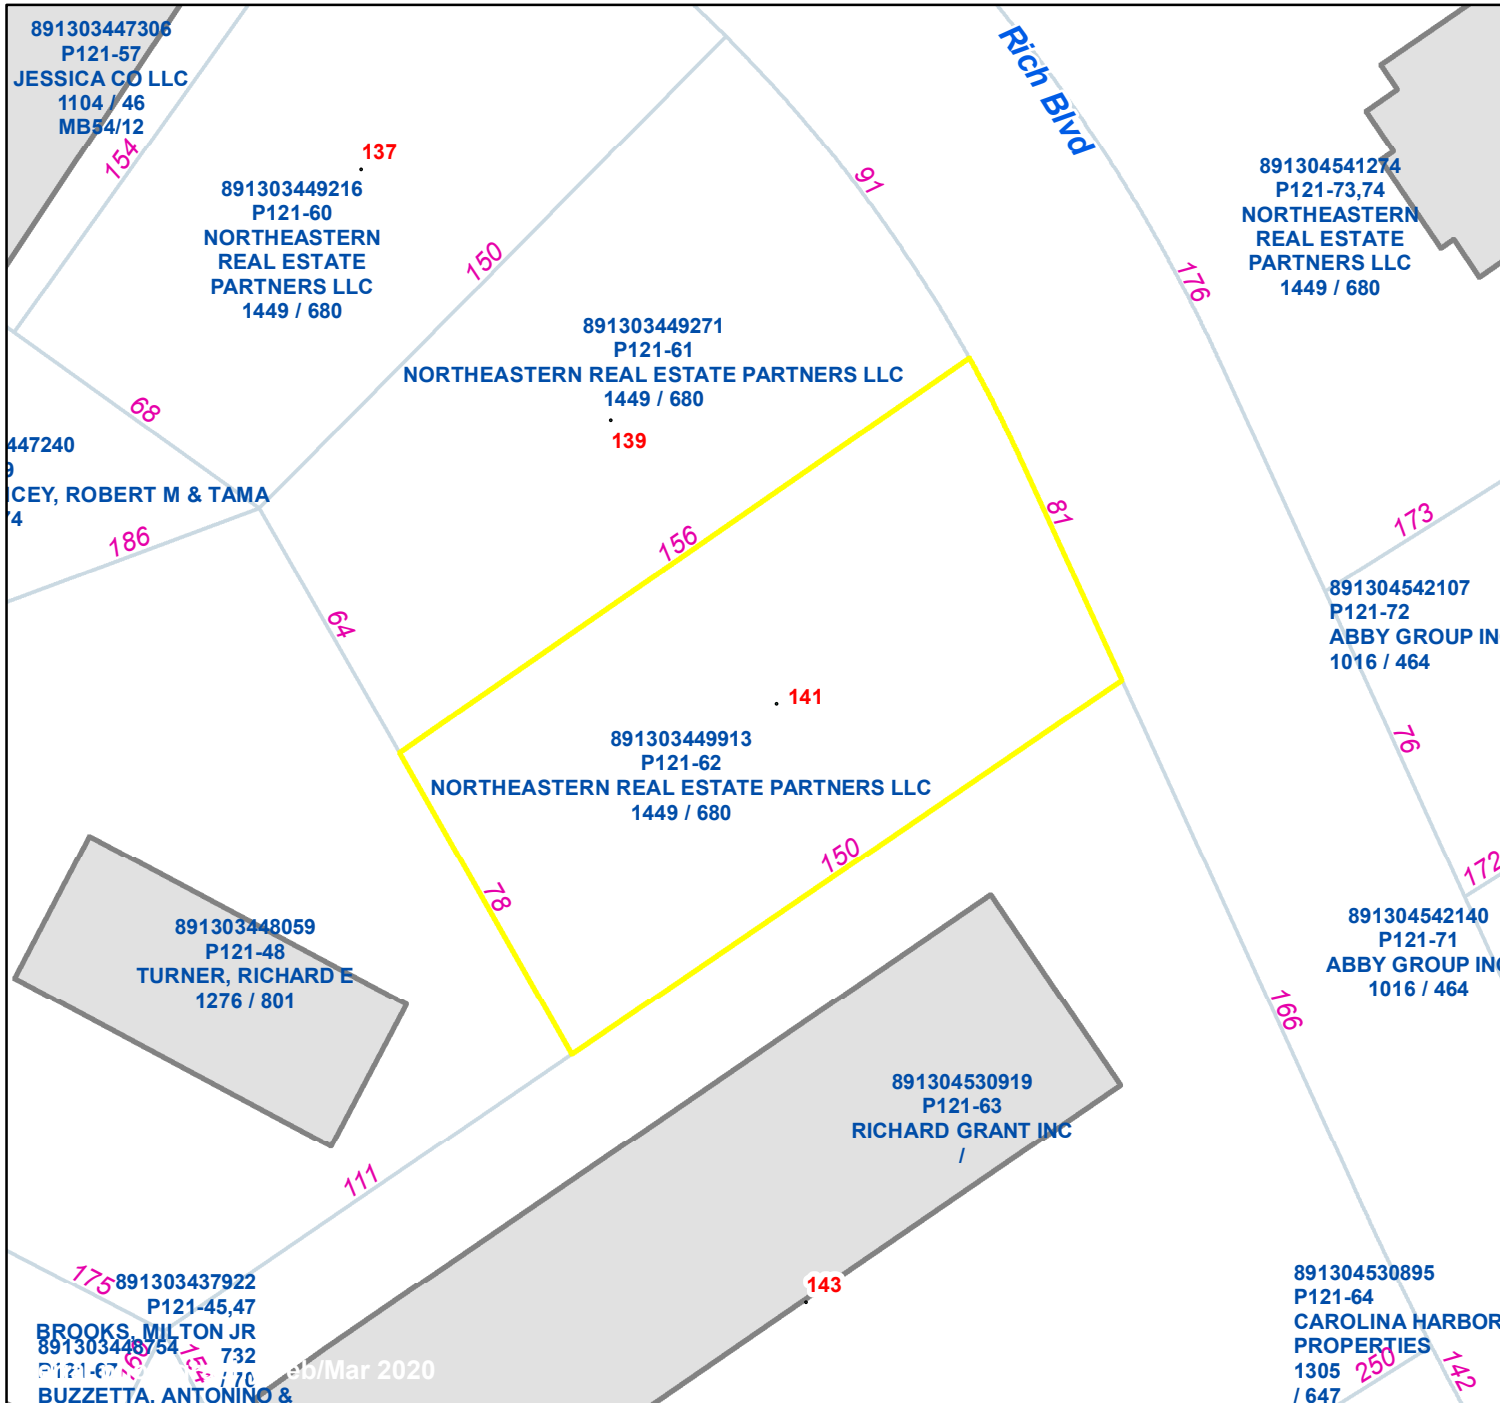

Pasquotank County, NC

Parcel ID: 891303449913

Map: P121-62

LOT: 26

00141 RICH BLVD
NORTHEASTERN REAL ESTATE PARTN

315 WEST MAIN ST
WILLIAMSTON NC 27892

Deed Book: 1449
Deed Page: 680
Date: 20220422

Land Value: 41900
Ag Value: 0
Bldg Value: 0
Total Value: 41900

Taxed Acres: 0.278

NOT A SURVEY

This map was created from historic maps, recorded deeds and surveys.
It CAN NOT be used to convey land, settle land disputes or build fences.

Date: 3/12/2024

Property Ownership/
Lines as of January 1, 2024