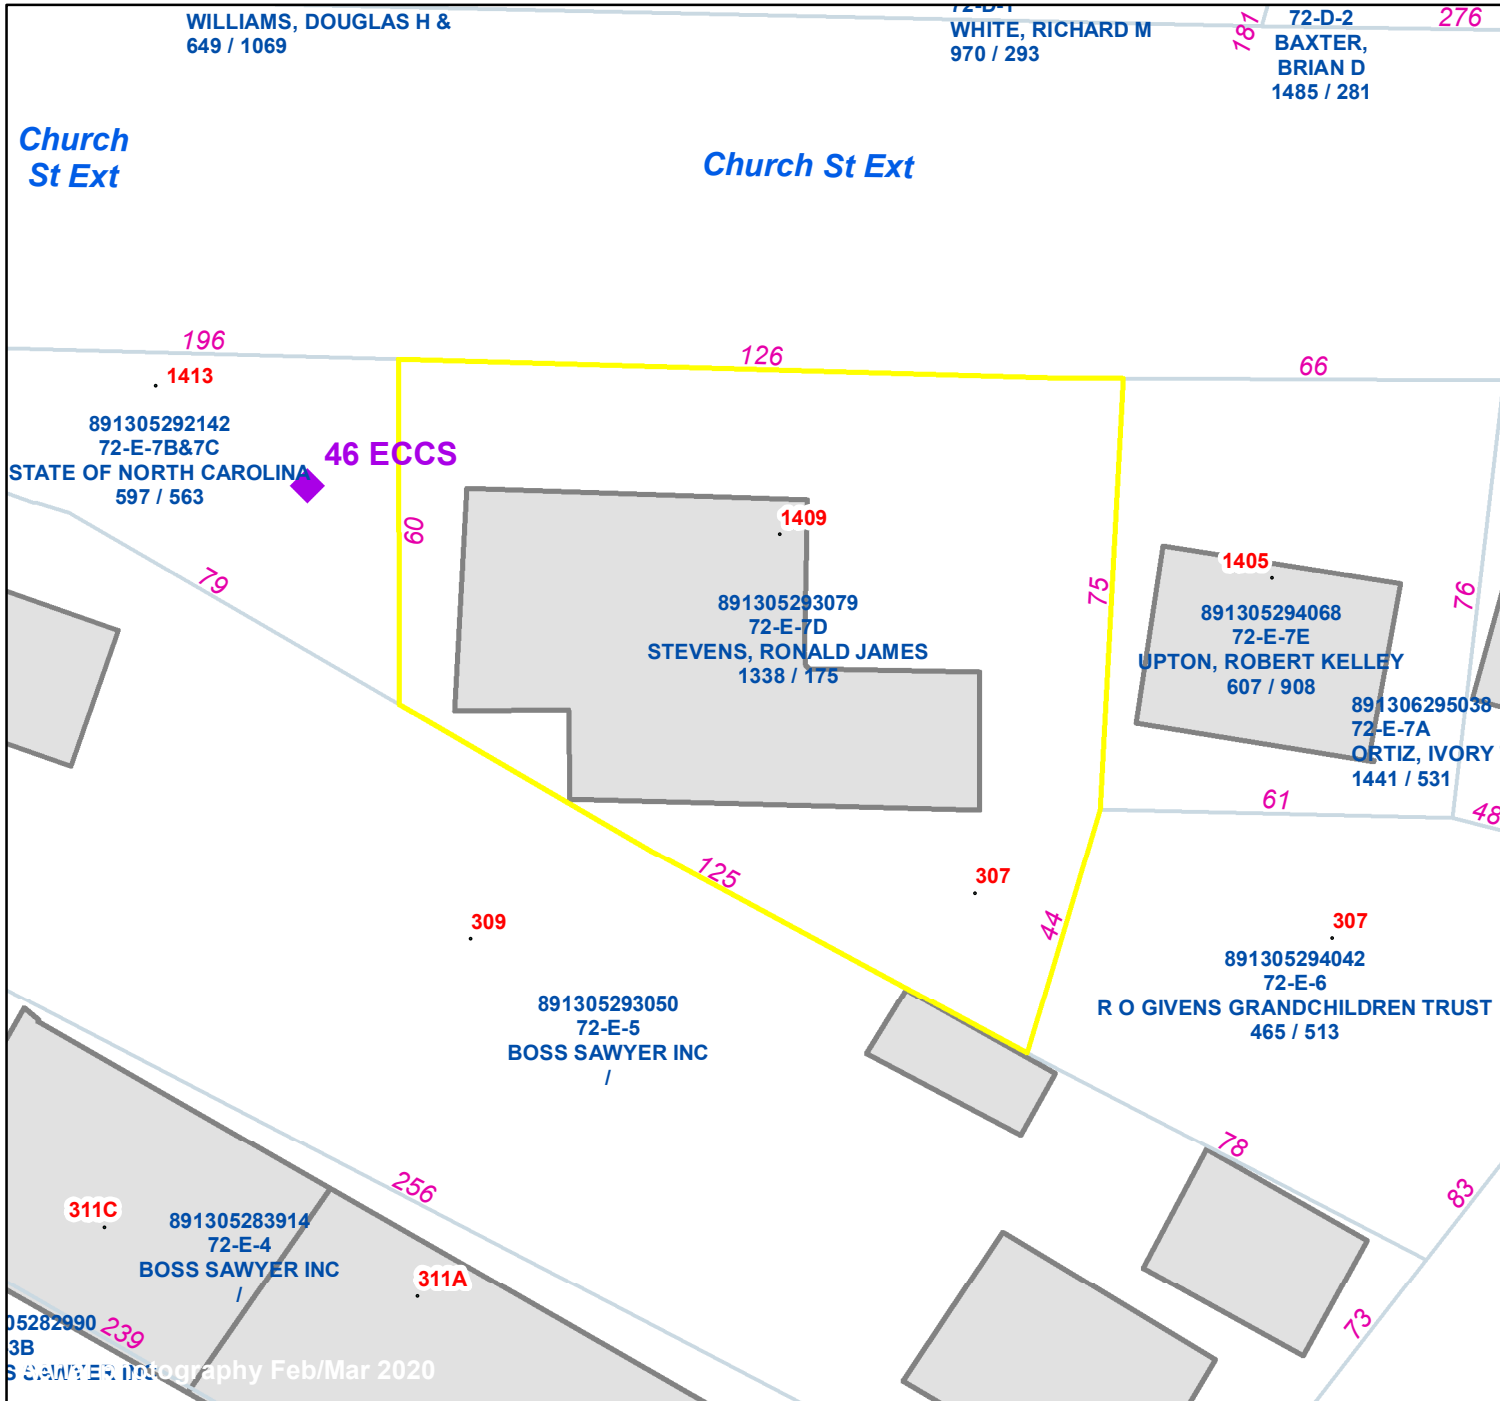

# Pasquotank County, NC

Parcel ID: 891305293079

Map: 72-E-7D

LOT: 0

01409 W CHURCH ST  
STEVENS, RONALD JAMES

2212 W CHURCH ST  
ELIZABETH CITY NC 27909

Deed Book: 1338  
Deed Page: 175  
Date: 20190612

Land Value: 66200  
Ag Value: 0  
Bldg Value: 171400  
Total Value: 237600

Taxed Acres: 0.206

**NOT A SURVEY**

This map was created from historic maps, recorded deeds and surveys.  
It CAN NOT be used to convey land, settle land disputes or build fences.

Date: 3/12/2024

Property Ownership/  
Lines as of January 1, 2024