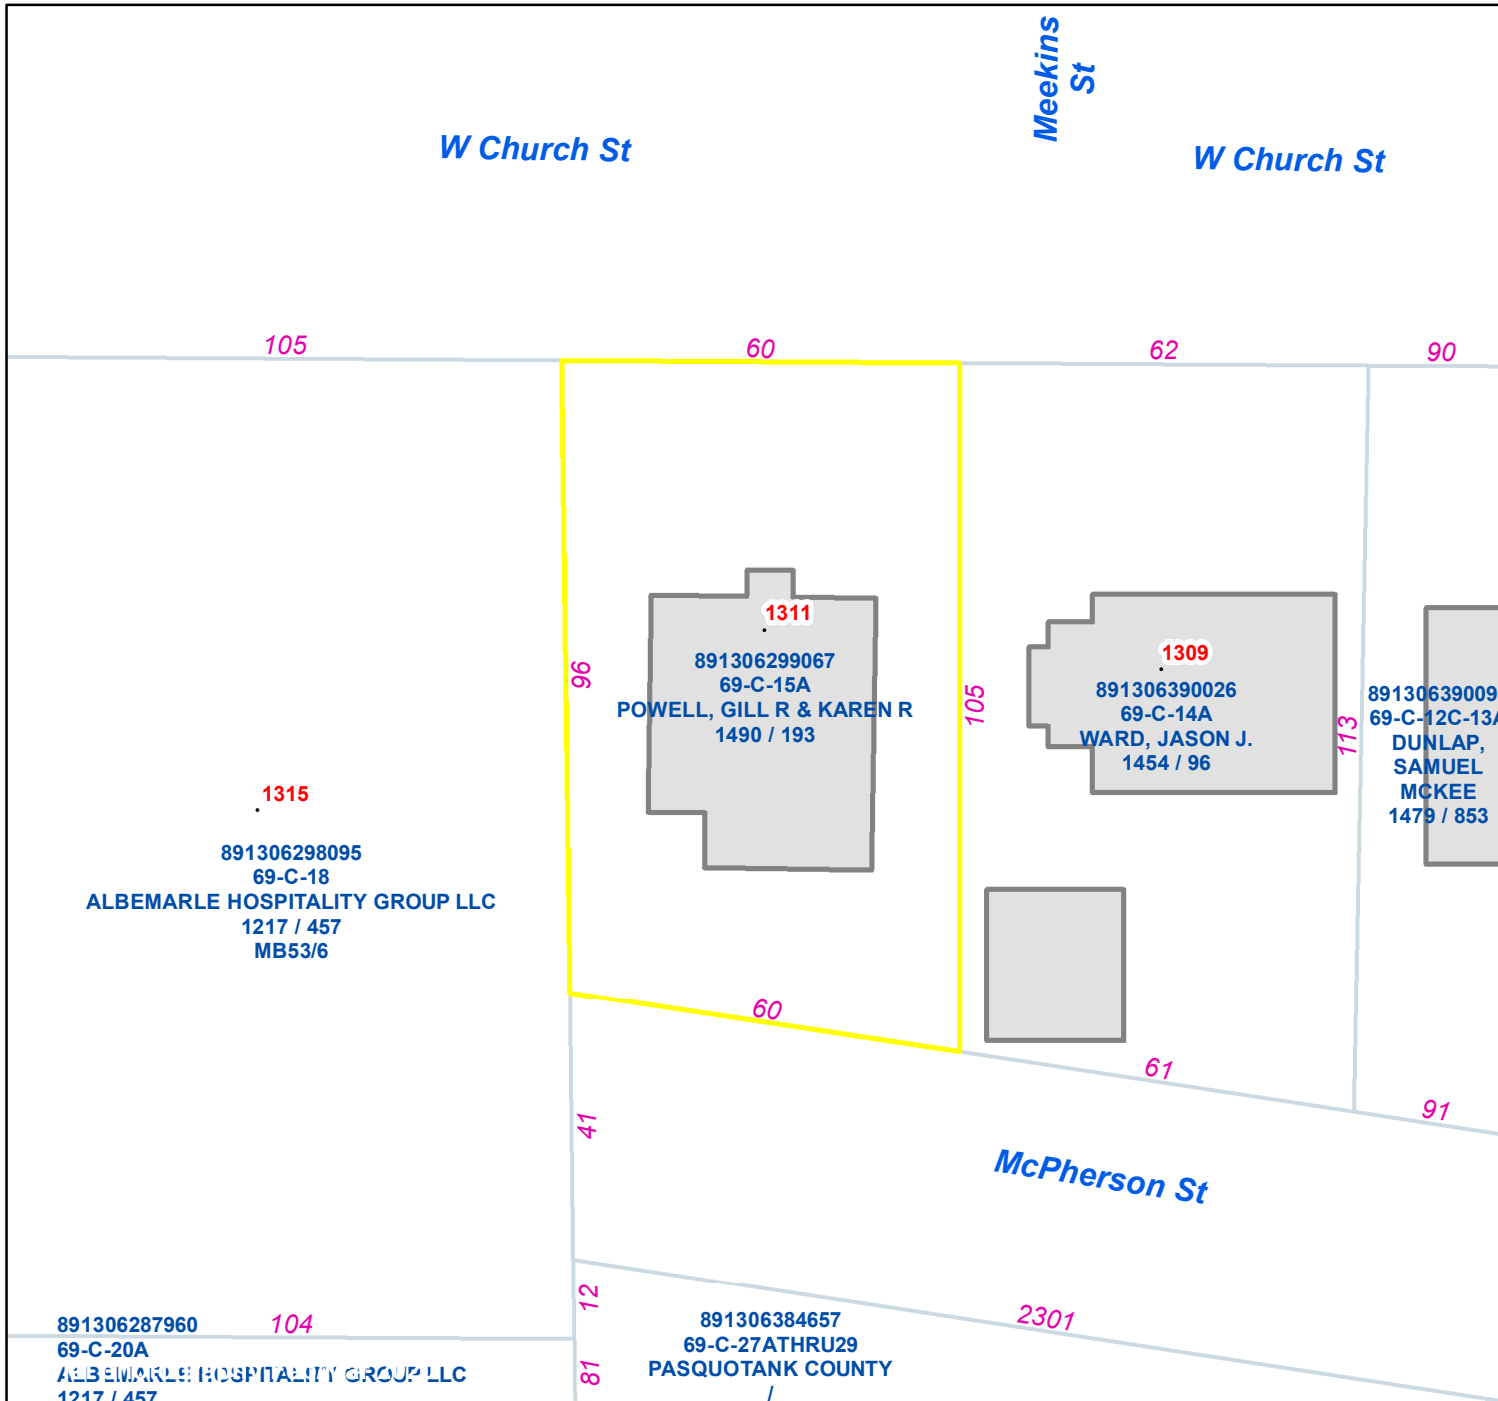

Pasquotank County, NC

Parcel ID: 891306299067

Map: 69-C-15A

LOT: 0

01311 W CHURCH ST
POWELL, GILL R & KAREN R
REED, DAVID D & TAUNIA
811 SEQUOIA PL
CHESAPEAKE VA 23320

Deed Book: 1490
Deed Page: 193
Date: 20230714

Land Value: 21100
Ag Value: 0
Bldg Value: 60400
Total Value: 81500

Taxed Acres: 0.131

NOT A SURVEY

This map was created from historic maps, recorded deeds and surveys. It CAN NOT be used to convey land, settle land disputes or build fences.

Date: 3/12/2024

Property Ownership/
Lines as of January 1, 2024

PASQUOTANK
COUNTY NC