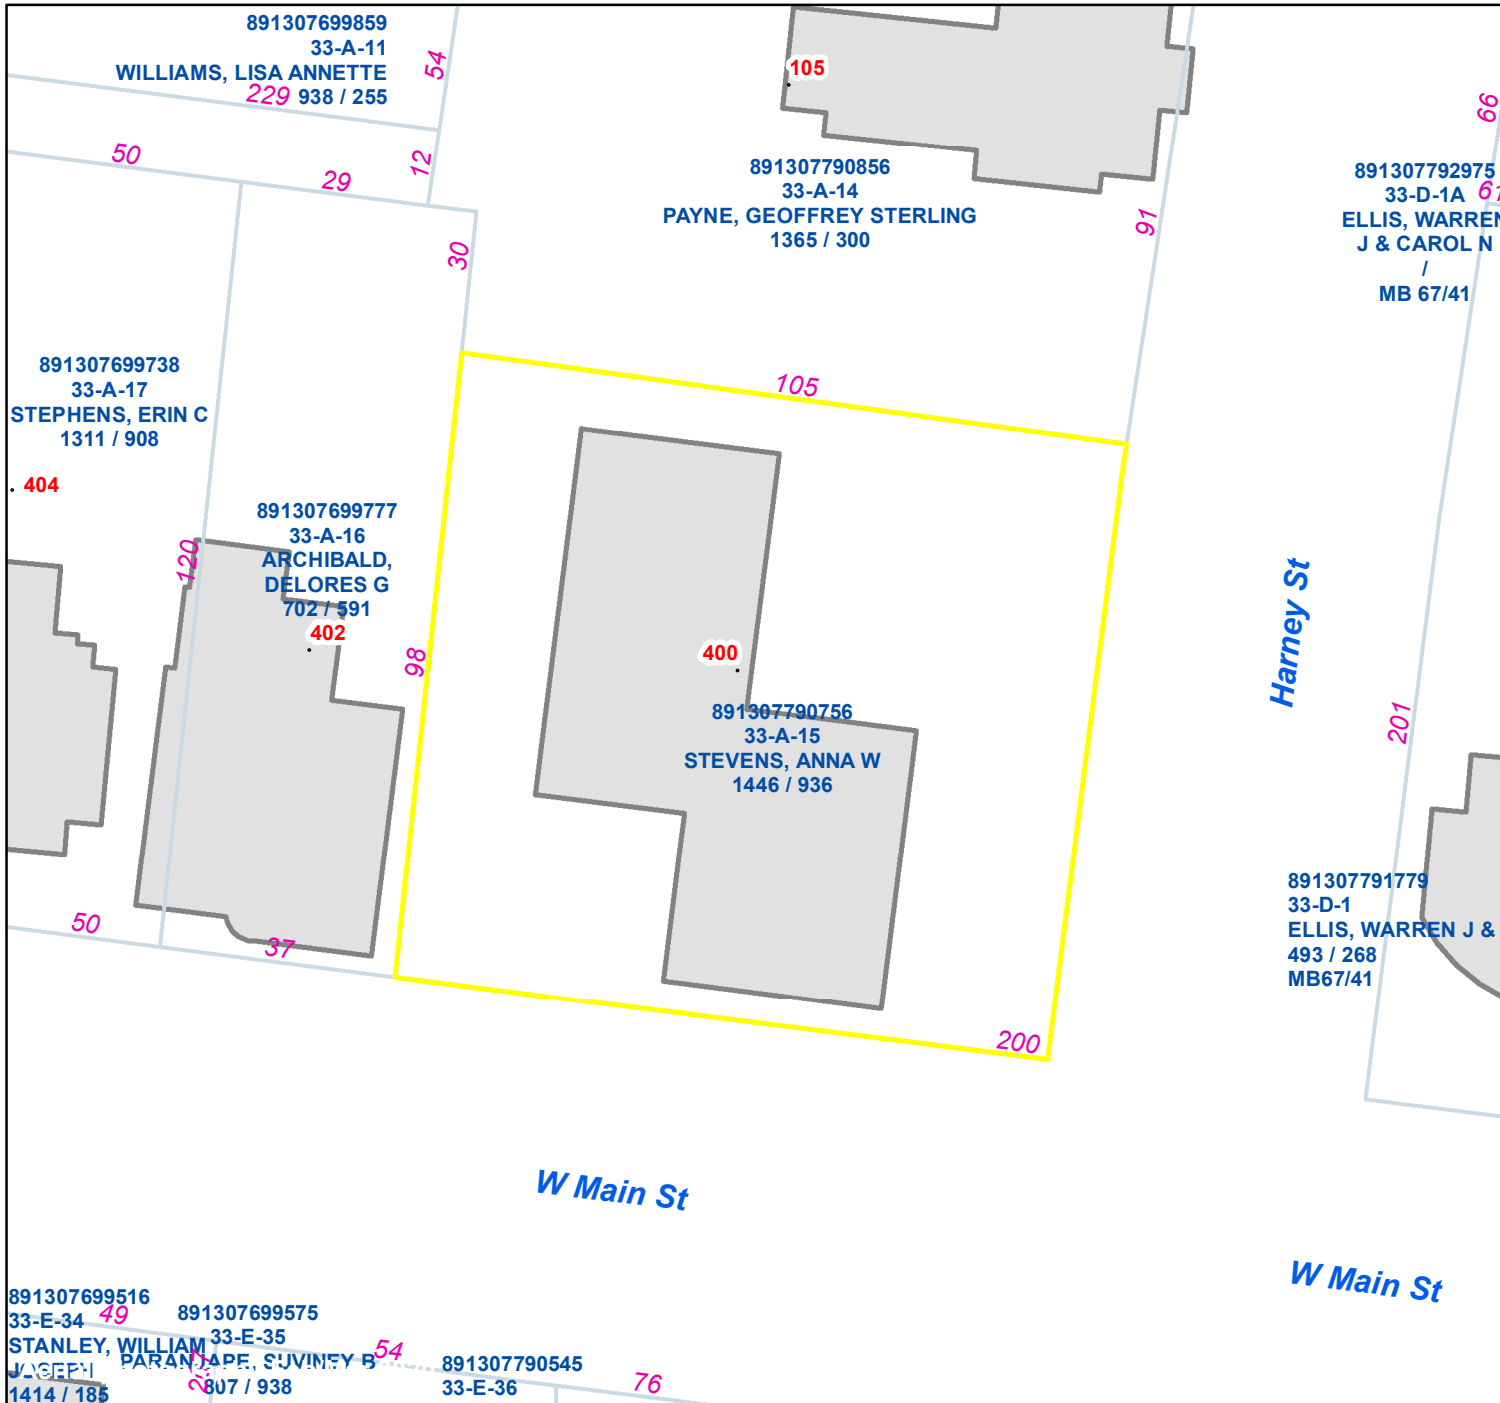

Pasquotank County, NC

Parcel ID: 891307790756
Map: 33-A-15
LOT: 0

00400 W MAIN ST
STEVENS, ANNA W

400 W MAIN ST
ELIZABETH CITY NC 27909

Deed Book: 1446
Deed Page: 936
Date: 20220328

Land Value: 27700
Ag Value: 0
Bldg Value: 206300
Total Value: 234000

Taxed Acres: 0.253

NOT A SURVEY

This map was created from historic maps, recorded deeds and surveys.
It CAN NOT be used to convey land, settle land disputes or build fences.

Date: 3/12/2024

Property Ownership/
Lines as of January 1, 2024