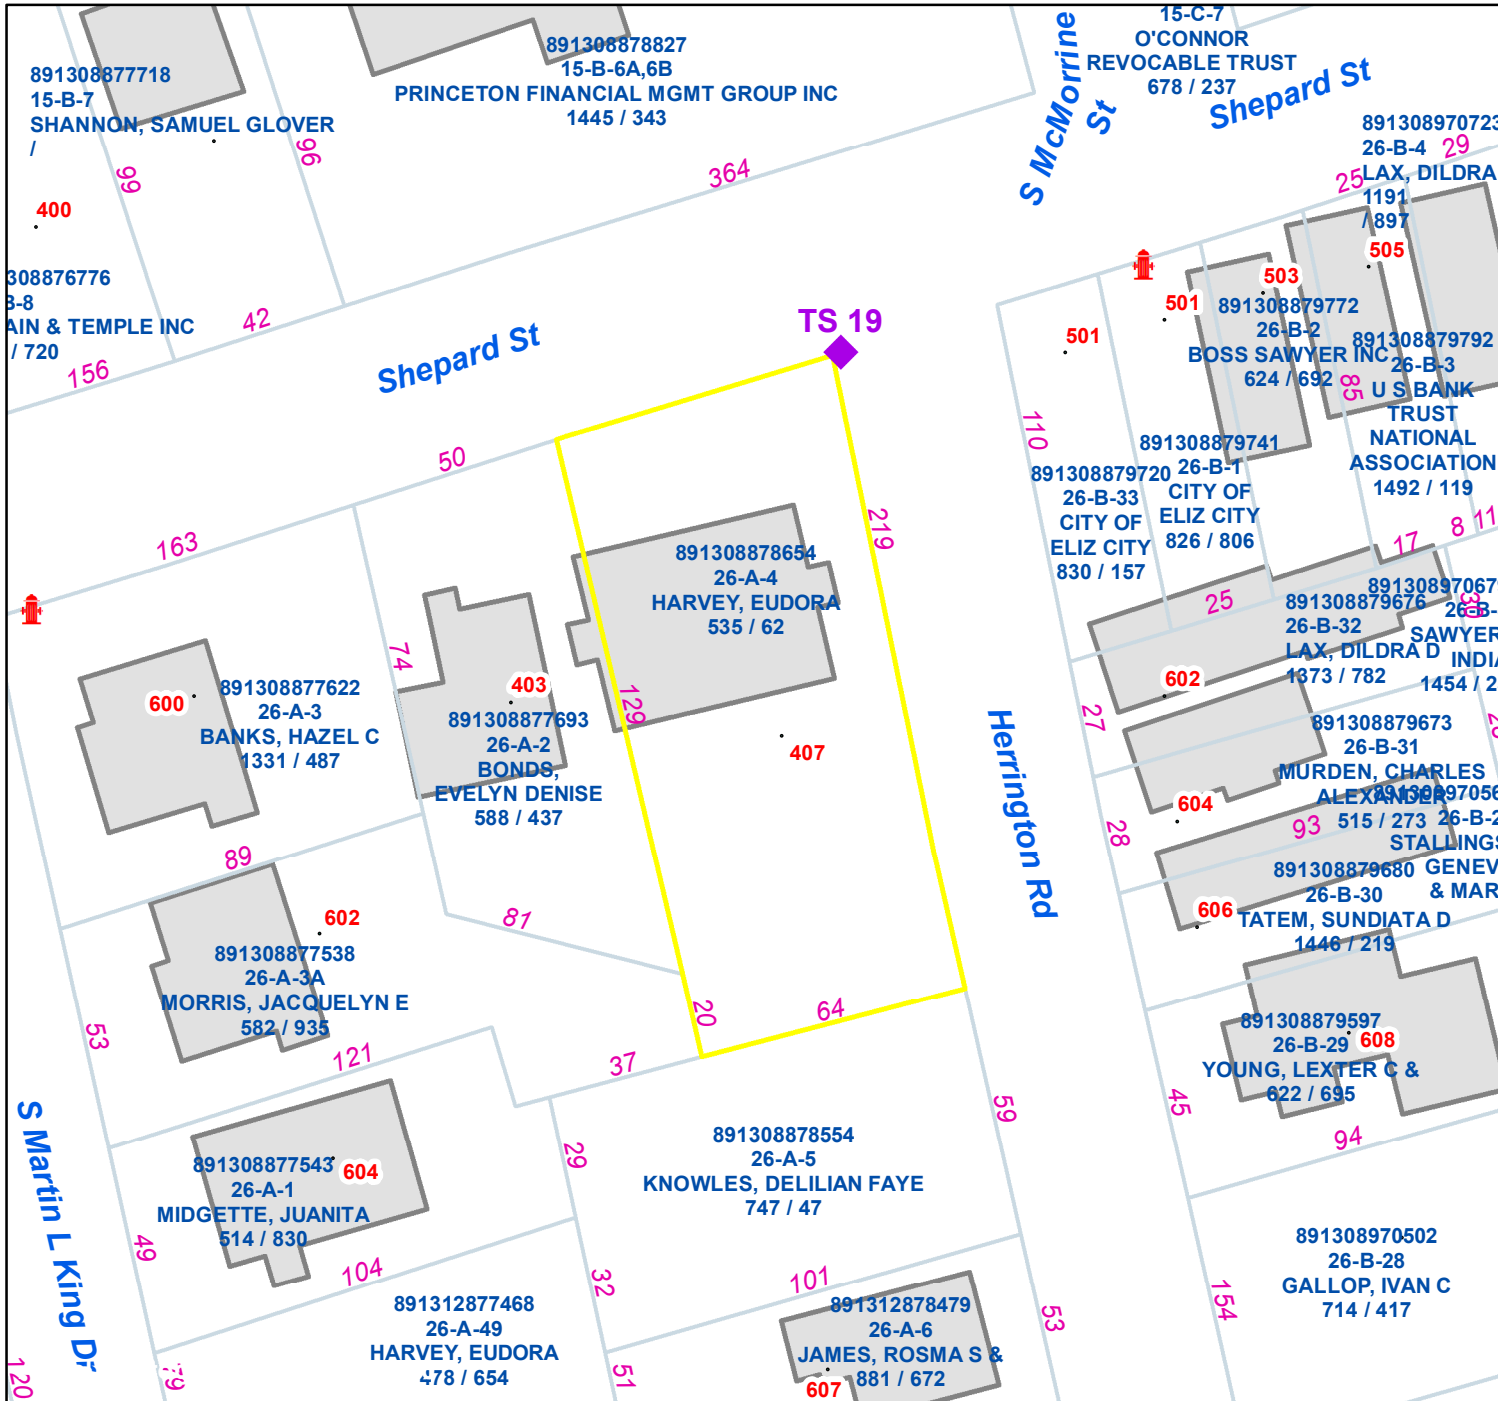

# Pasquotank County, NC

Parcel ID: 891308878654  
 Map: 26-A-4  
 LOT: 0

00407 SHEPARD ST  
 HARVEY, EUDORA  
 1507 COLLEGE ST  
 ELIZABETH CITY NC 27909

Deed Book: 535  
 Deed Page: 62  
 Date: 0  
 Land Value: 15400  
 Ag Value: 0  
 Bldg Value: 89100  
 Total Value: 104500  
 Taxed Acres: 0.246

**PASQUOTANK**  
 COUNTY NC

Date: 3/12/2024

Property Ownership/  
 Lines as of January 1, 2024

**NOT A SURVEY**

This map was created from historic maps, recorded deeds and surveys.  
 It CAN NOT be used to convey land, settle land disputes or build fences.