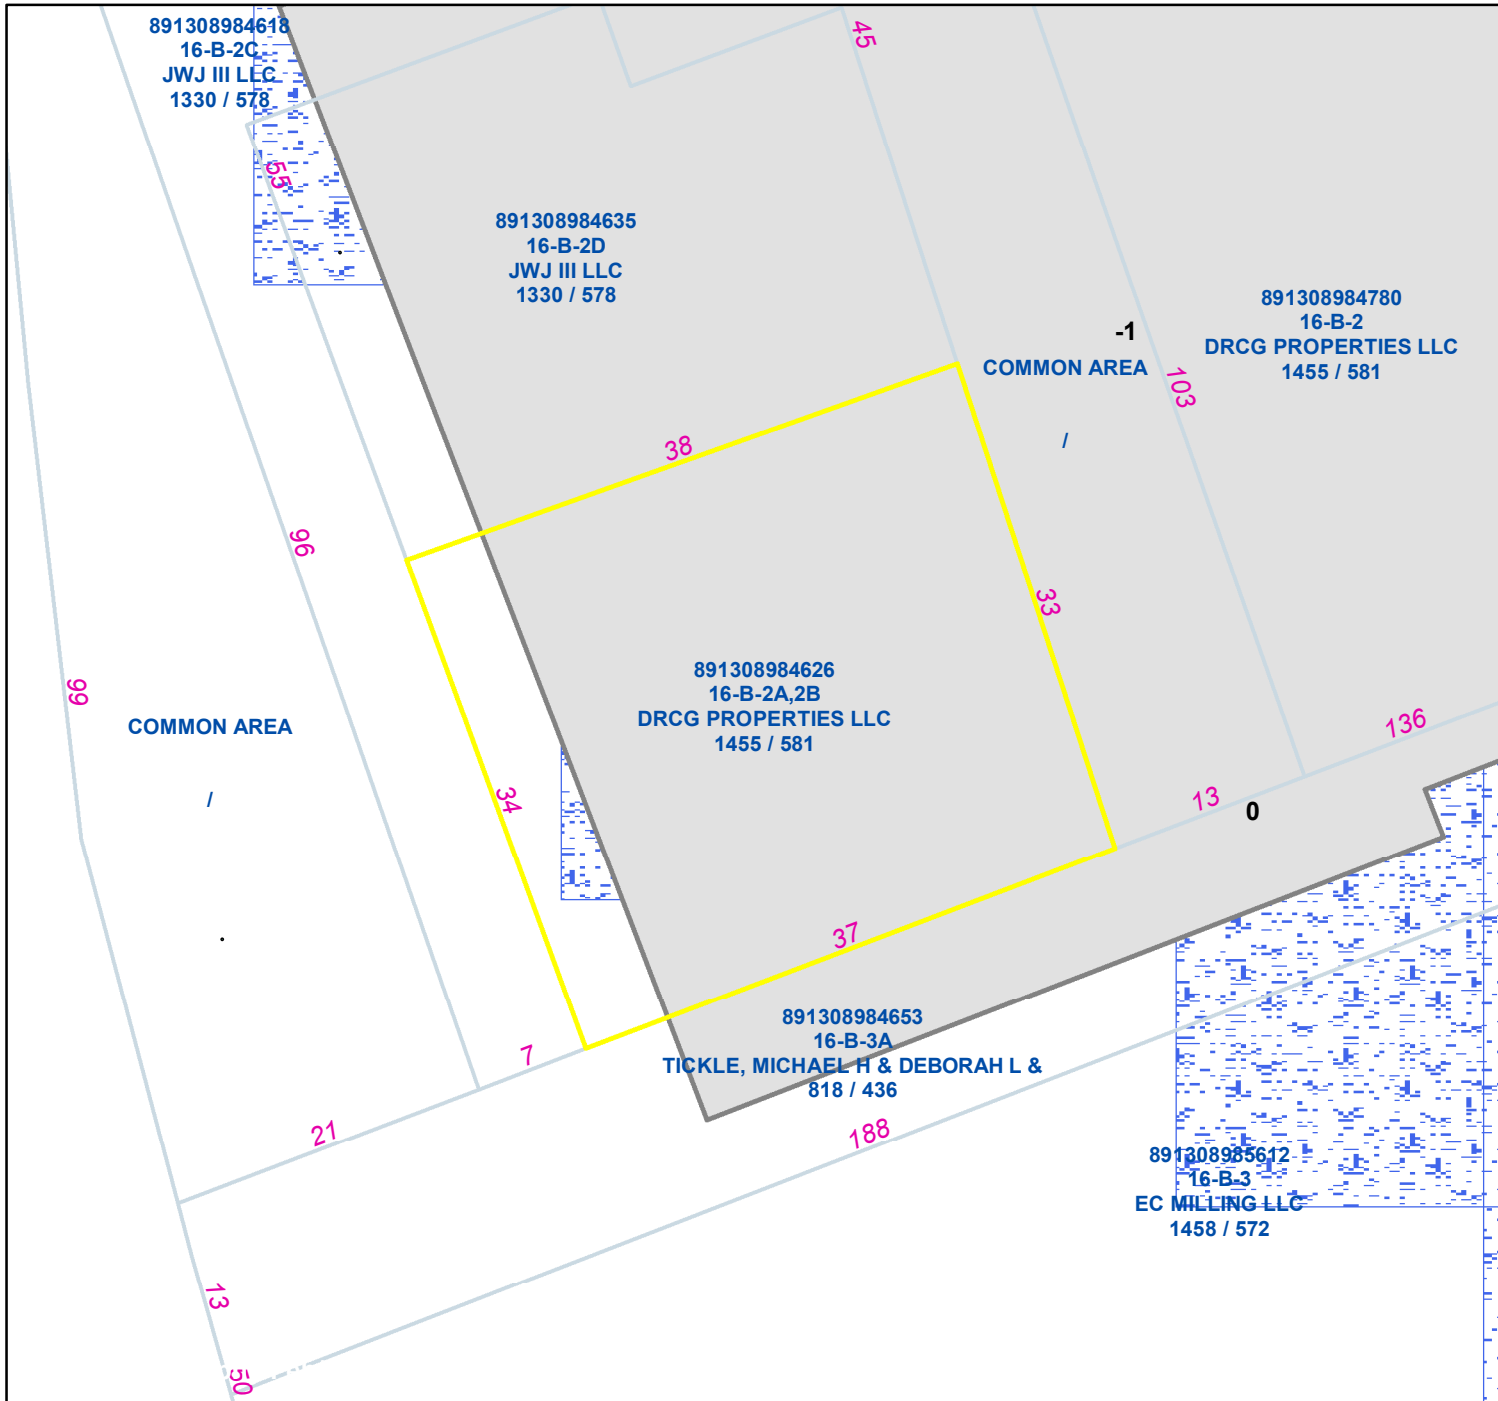

# Pasquotank County, NC

Parcel ID: 891308984626

Map: 16-B-2A,2B

LOT: 0

0000 WATER ST  
DRCG PROPERTIES LLC

143 ROSEDALE DRIVE  
ELIZABETH CITY NC 27909

Deed Book: 1455  
Deed Page: 581  
Date: 20220603

Land Value: 0  
Ag Value: 0  
Bldg Value: 472200  
Total Value: 472200

Taxed Acres: 0

**PASQUOTANK**  
COUNTY · NC

Date: 3/12/2024

Property Ownership/  
Lines as of January 1, 2024

**NOT A SURVEY**

This map was created from historic maps, recorded deeds and surveys.  
It CAN NOT be used to convey land, settle land disputes or build fences.