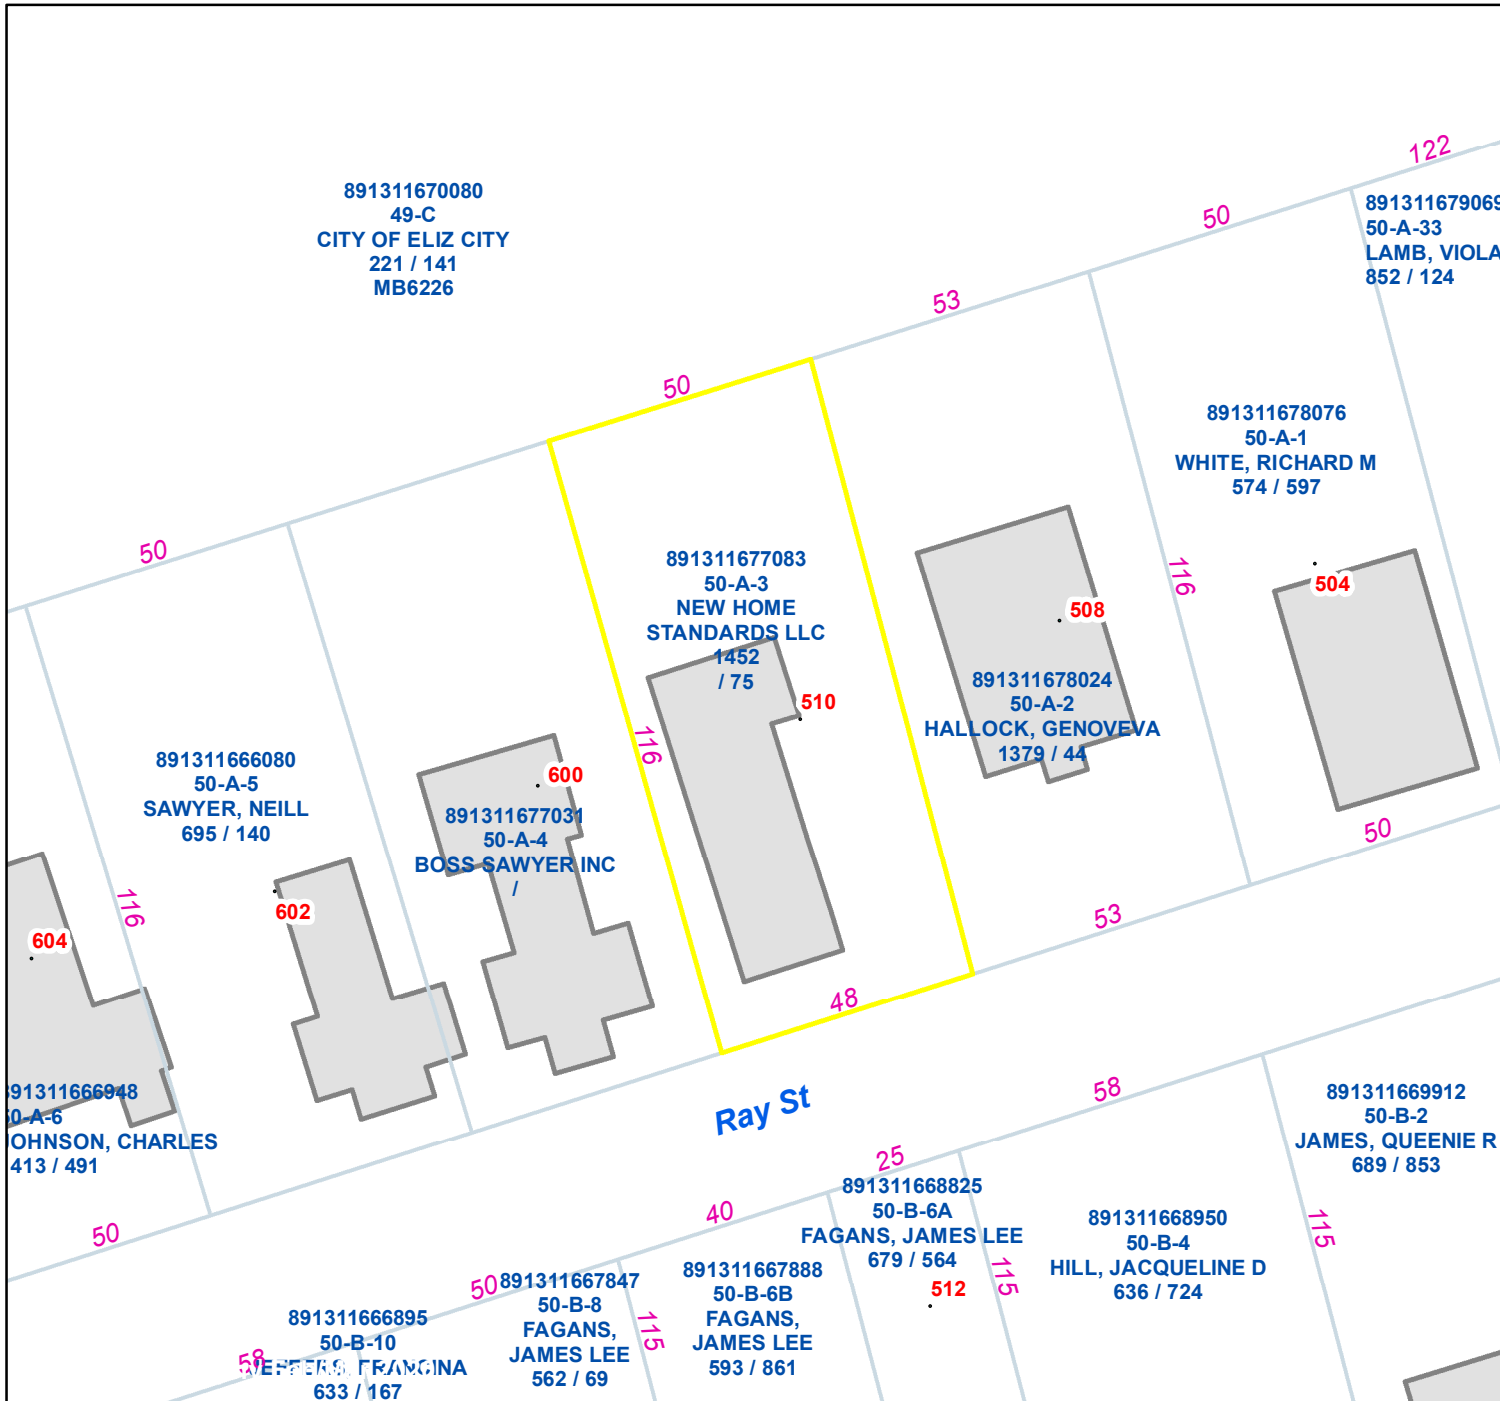

Pasquotank County, NC

Parcel ID: 891311677083

Map: 50-A-3

LOT: 3

00510 RAY ST
NEW HOME STANDARDS LLC

3421 W STEWARTS MILL RD
DOUGLASVILLE GA 30135

Deed Book: 1452
Deed Page: 75
Date: 20220513

Land Value: 9200
Ag Value: 0
Bldg Value: 21400
Total Value: 30600

Taxed Acres: 0.132

PASQUOTANK
COUNTY NC

NOT A SURVEY

This map was created from historic maps, recorded deeds and surveys.
It CAN NOT be used to convey land, settle land disputes or build fences.

Date: 3/12/2024

Property Ownership/
Lines as of January 1, 2024