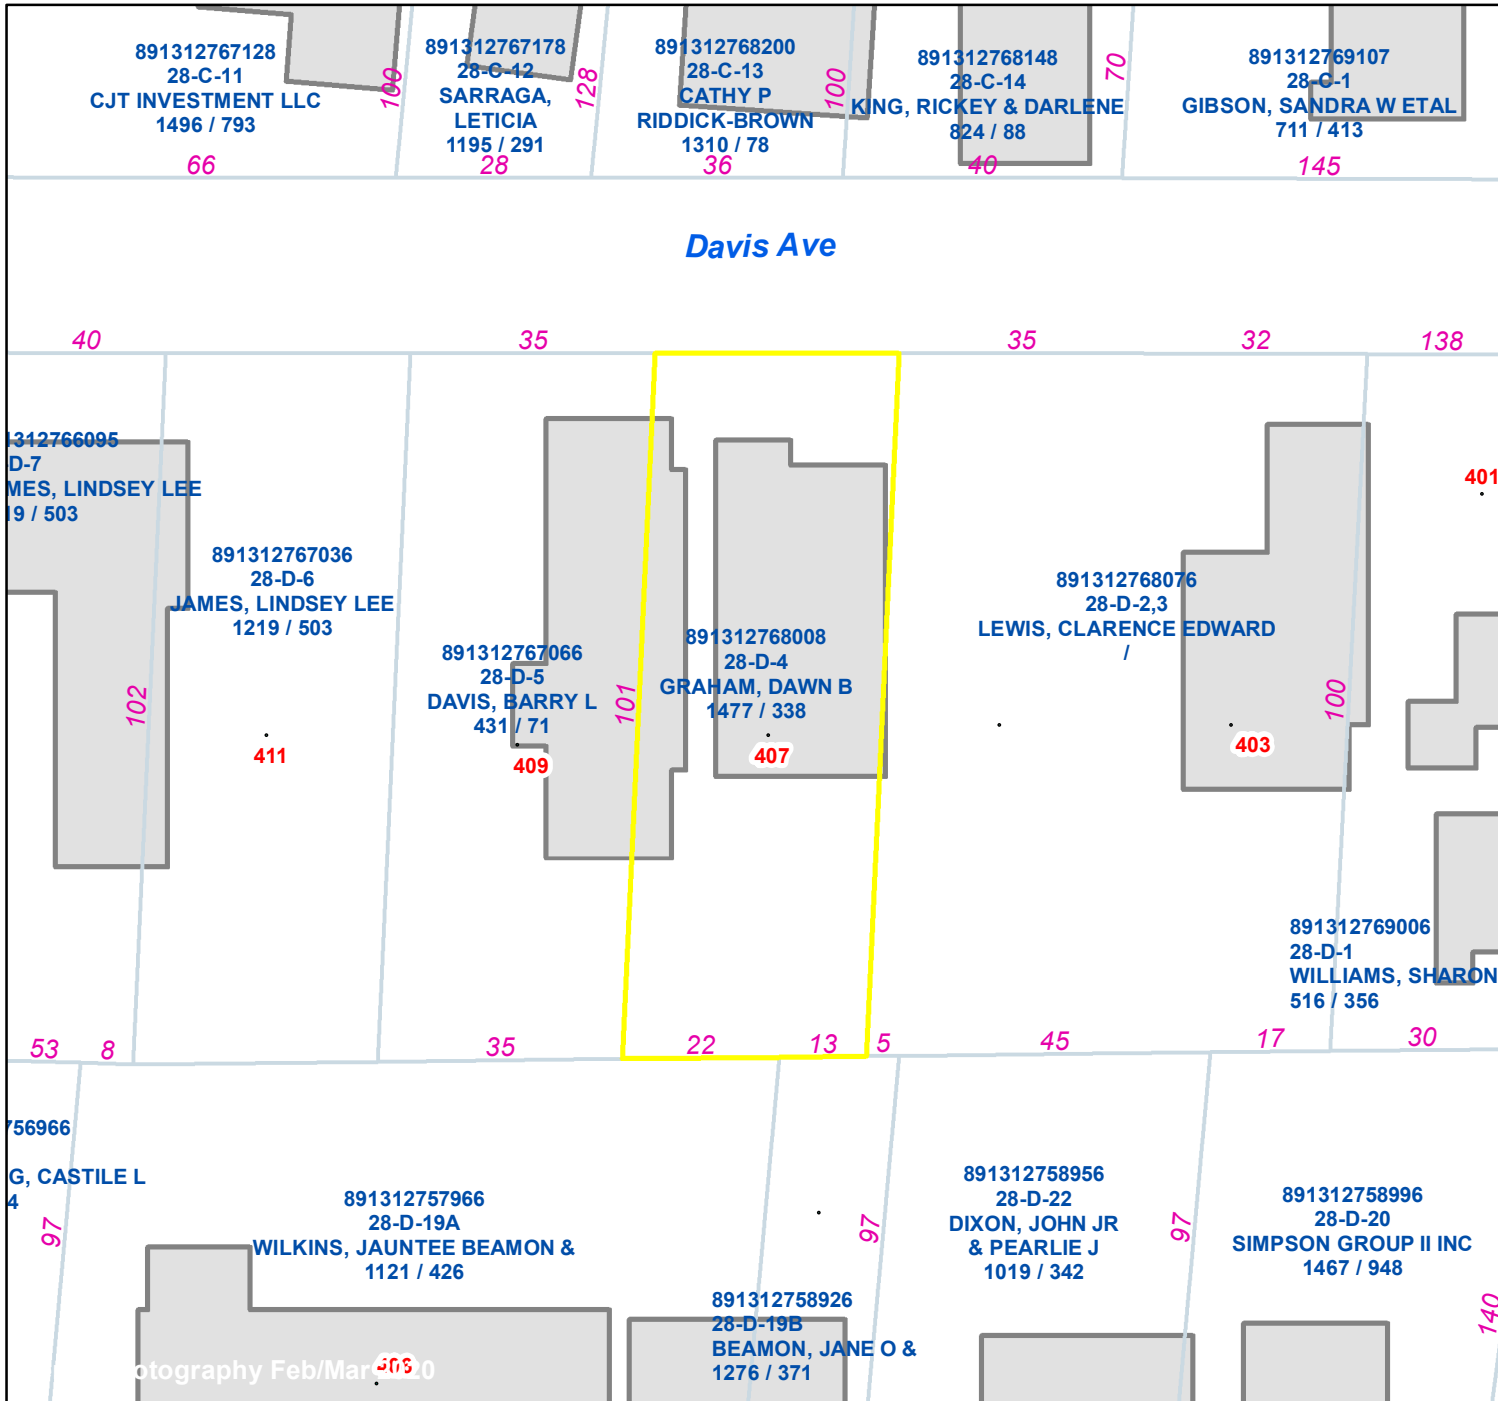

# Pasquotank County, NC

Parcel ID: 891312768008  
 Map: 28-D-4

LOT: 0

00407 DAVIS AVE  
 GRAHAM, DAWN B

407 DAVIS AVE  
 ELIZABETH CITY NC 27909

Deed Book: 1477  
 Deed Page: 338  
 Date: 20230208

Land Value: 5600  
 Ag Value: 0  
 Bldg Value: 57000  
 Total Value: 62600

Taxed Acres: 0.08

**PASQUOTANK**  
 COUNTY NC

Date: 3/13/2024

Property Ownership/  
 Lines as of January 1, 2024

**NOT A SURVEY**

This map was created from historic maps, recorded deeds and surveys.  
 It CAN NOT be used to convey land, settle land disputes or build fences.