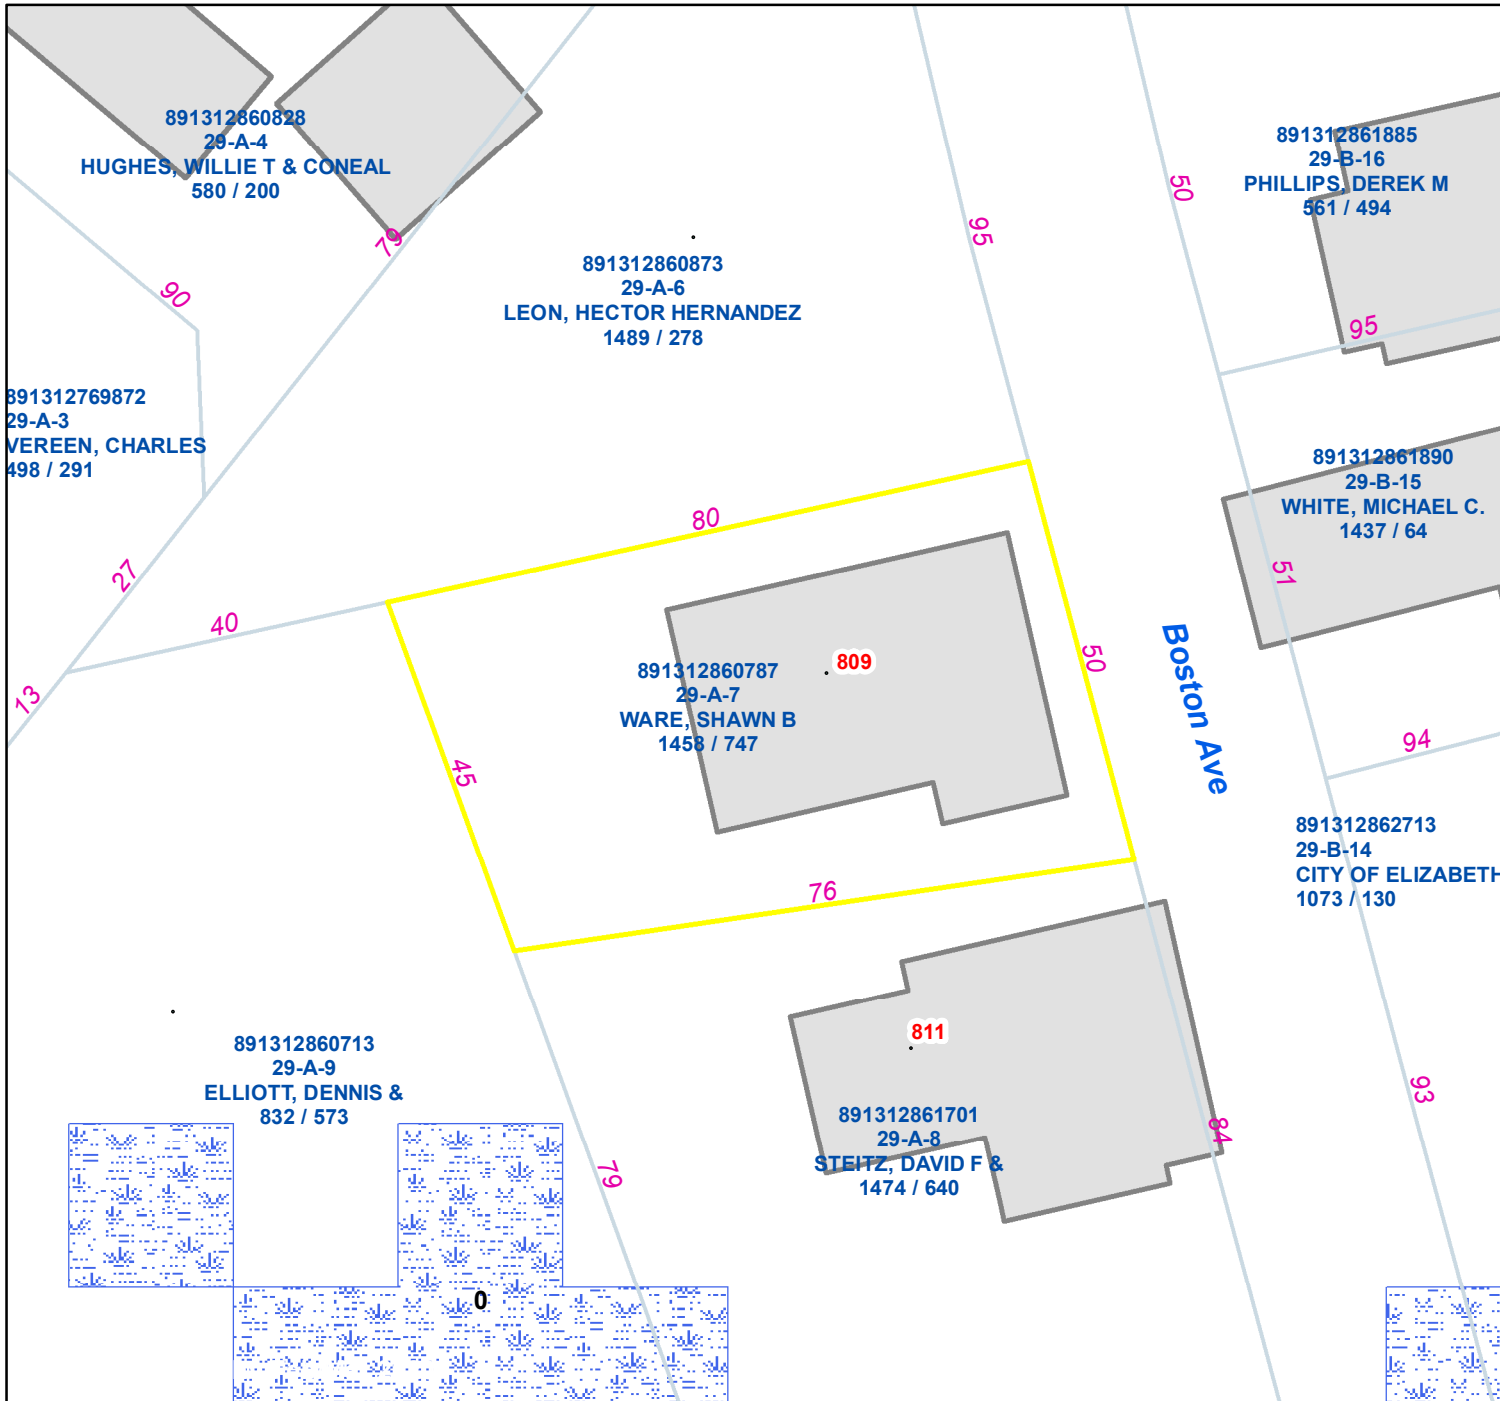

# Pasquotank County, NC

Parcel ID: 891312860787

Map: 29-A-7

LOT: 0

00809 BOSTON AVE  
WARE, SHAWN B

1006 INNIS DR  
FREDERICKSBURG 22401

Deed Book: 1458  
Deed Page: 747  
Date: 20220701

Land Value: 6000  
Ag Value: 0  
Bldg Value: 110600  
Total Value: 116600

Taxed Acres: 0.086

**NOT A SURVEY**

This map was created from historic maps, recorded deeds and surveys.  
It CAN NOT be used to convey land, settle land disputes or build fences.

Date: 3/13/2024

Property Ownership/  
Lines as of January 1, 2024