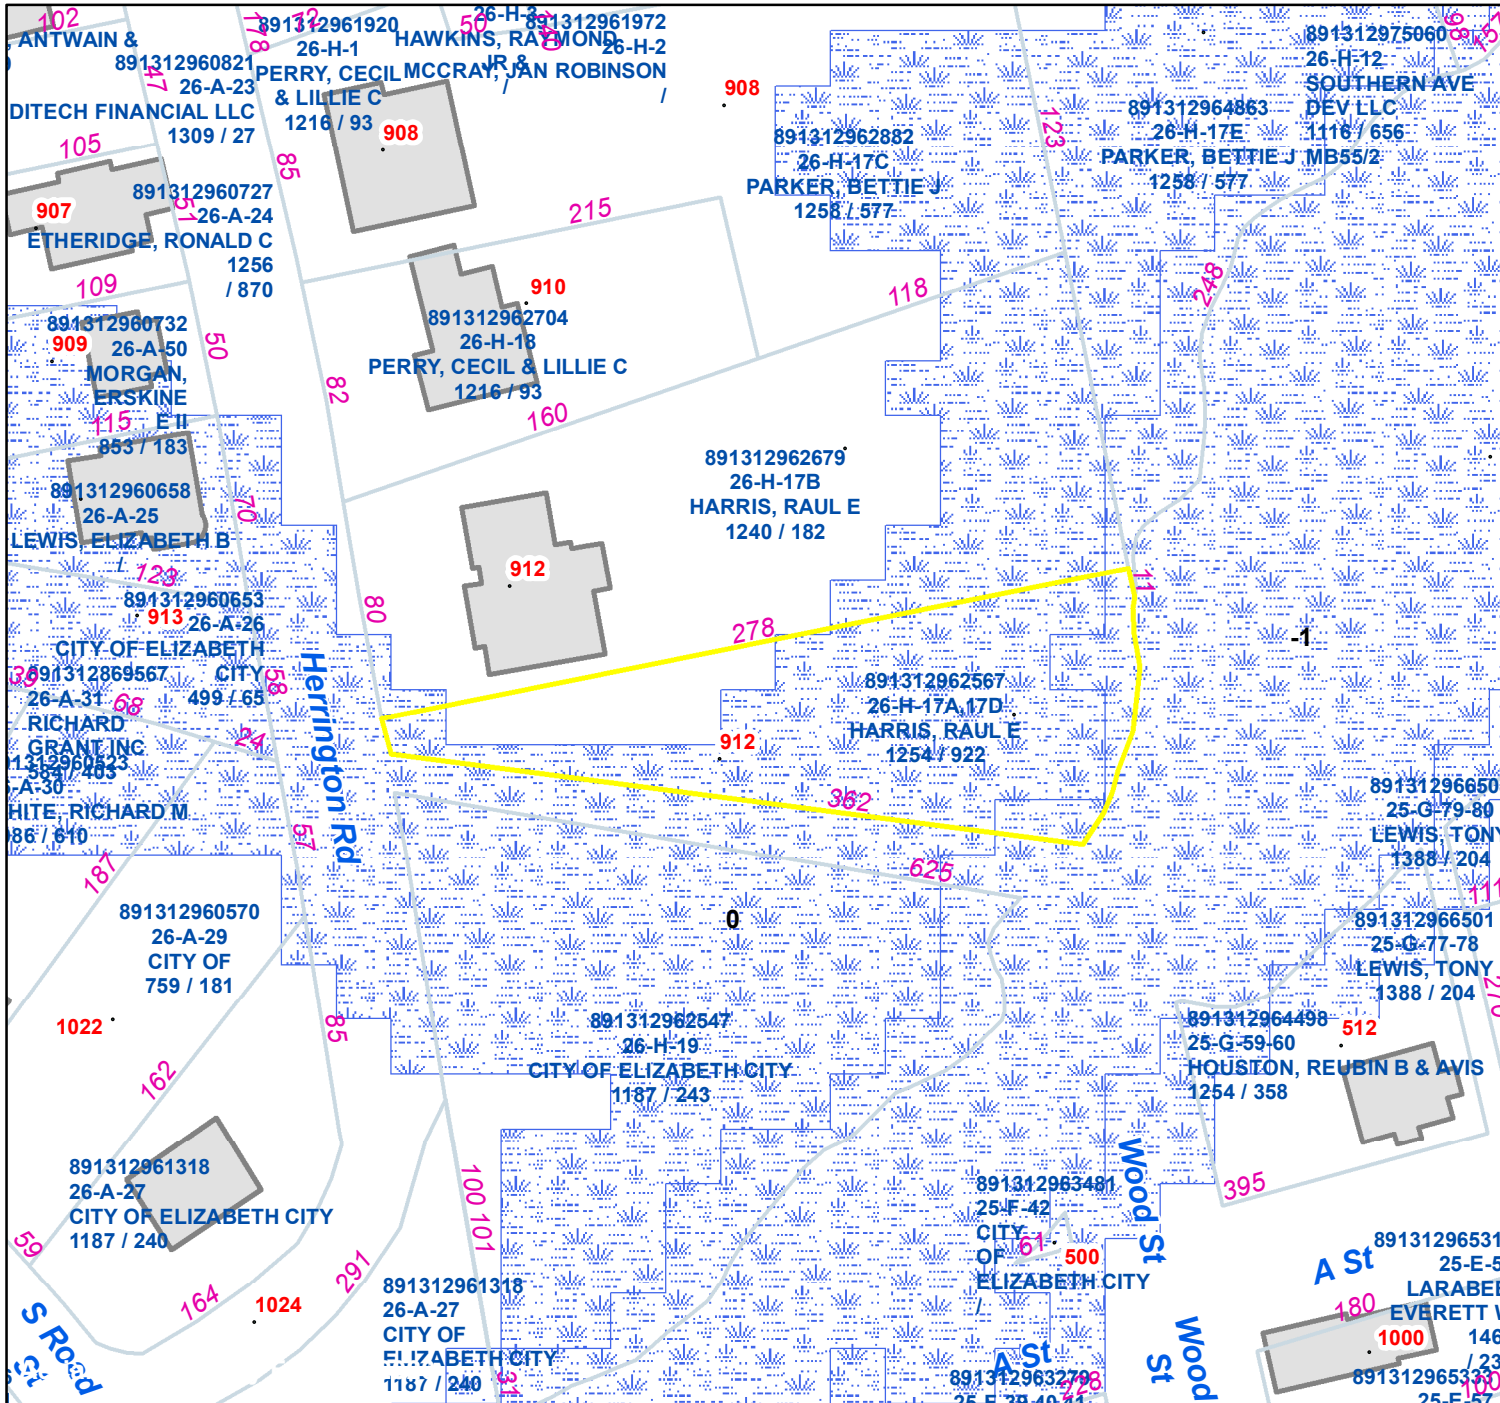

# Pasquotank County, NC

Parcel ID: 891312962567  
Map: 26-H-17A,17D  
LOT: 0

00912 HERRINGTON RD  
HARRIS, RAUL E

56 CRABTREE LANE  
MILFORD CT 6460

Deed Book: 1254  
Deed Page: 922  
Date: 20160526

Land Value: 24900  
Ag Value: 0  
Bldg Value: 0  
Total Value: 24900

Taxed Acres: 0.357

**NOT A SURVEY**

This map was created from historic maps, recorded deeds and surveys.  
It CAN NOT be used to convey land, settle land disputes or build fences.

Date: 3/13/2024

Property Ownership/  
Lines as of January 1, 2024

**PASQUOTANK**  
COUNTY NC