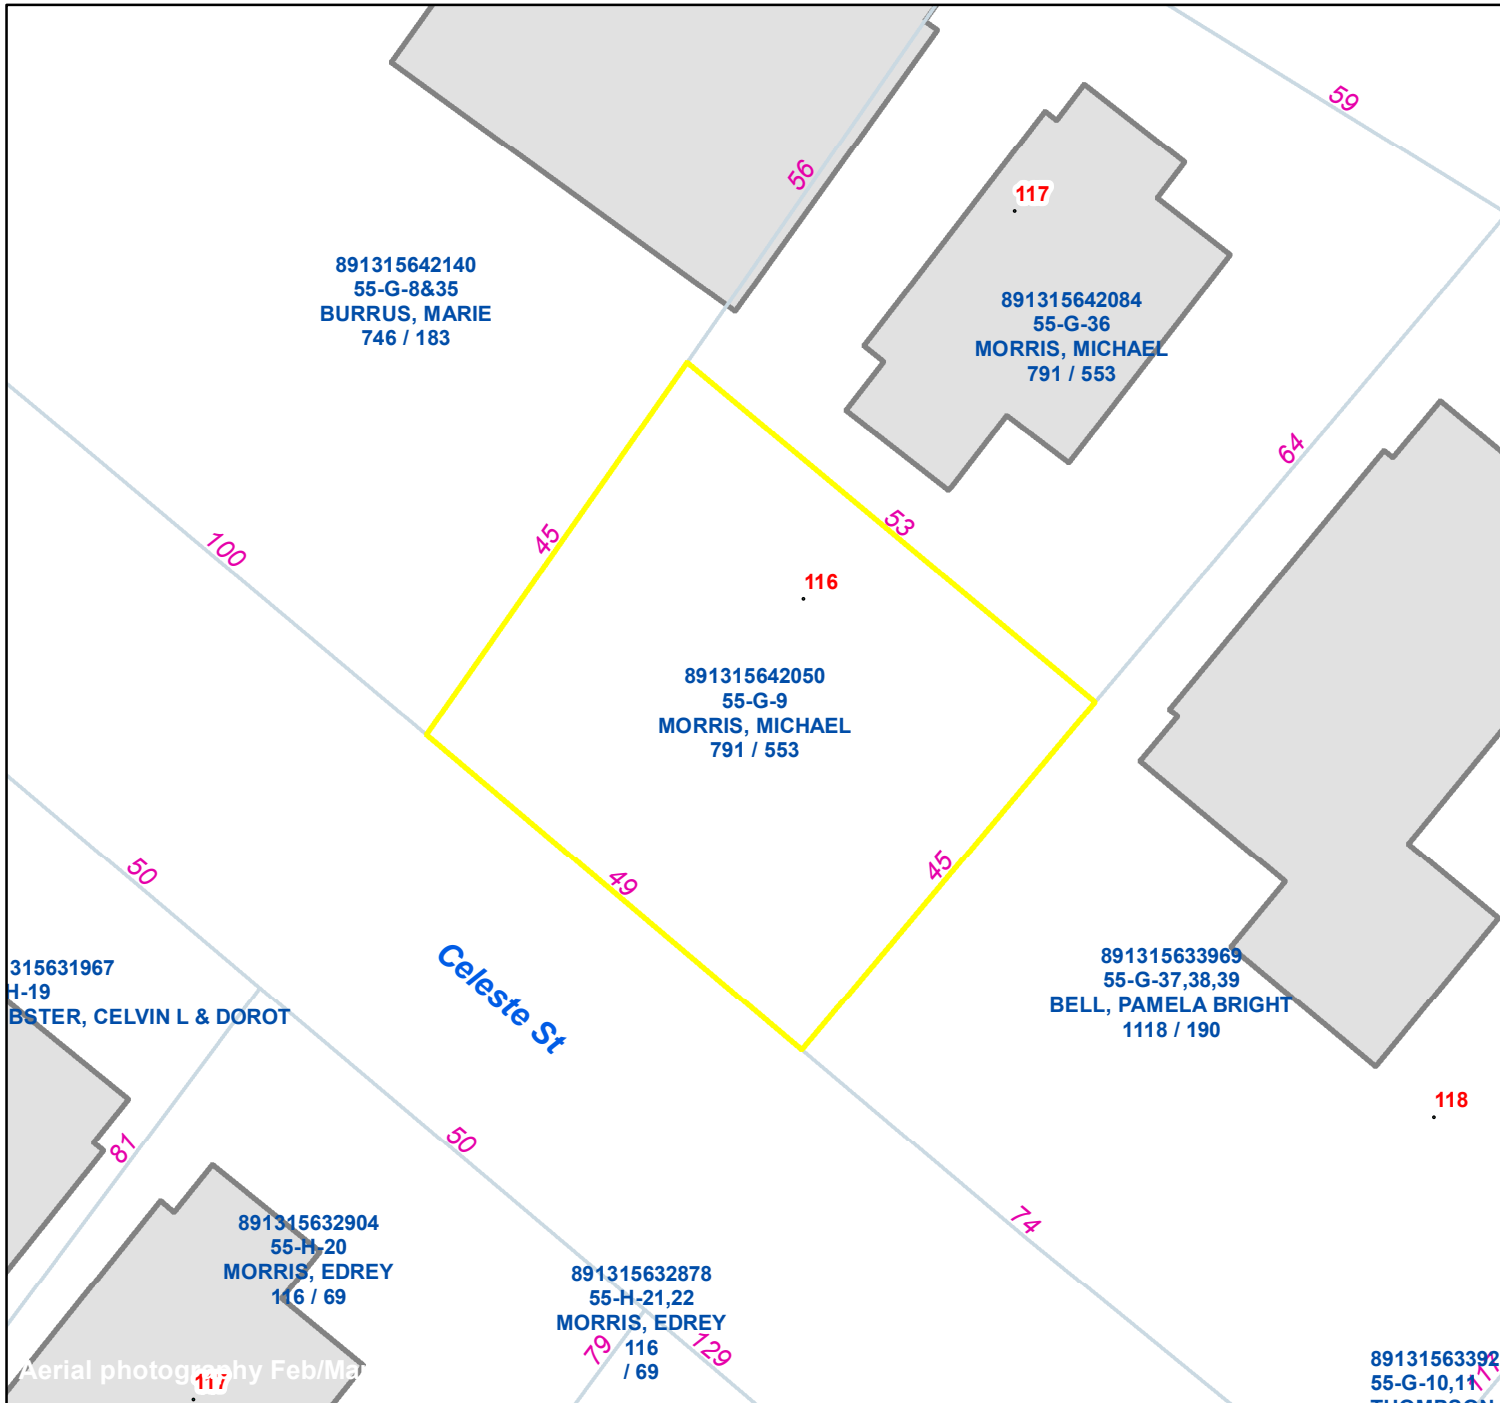

Pasquotank County, NC

Parcel ID: 891315642050

Map: 55-G-9

LOT: 0

00116 CELESTE ST
MORRIS, MICHAEL
JR
104 SWCHARZKOPF DR
ELIZABETH CITY NC 27909

Deed Book: 791
Deed Page: 553
Date: 20040205

Land Value: 900
Ag Value: 0
Bldg Value: 0
Total Value: 900

Taxed Acres: 0.057

Aerial photography Feb/Mar

NOT A SURVEY

This map was created from historic maps, recorded deeds and surveys.
It CAN NOT be used to convey land, settle land disputes or build fences.

Date: 3/13/2024

Property Ownership/
Lines as of January 1, 2024

PASQUOTANK
COUNTY NC