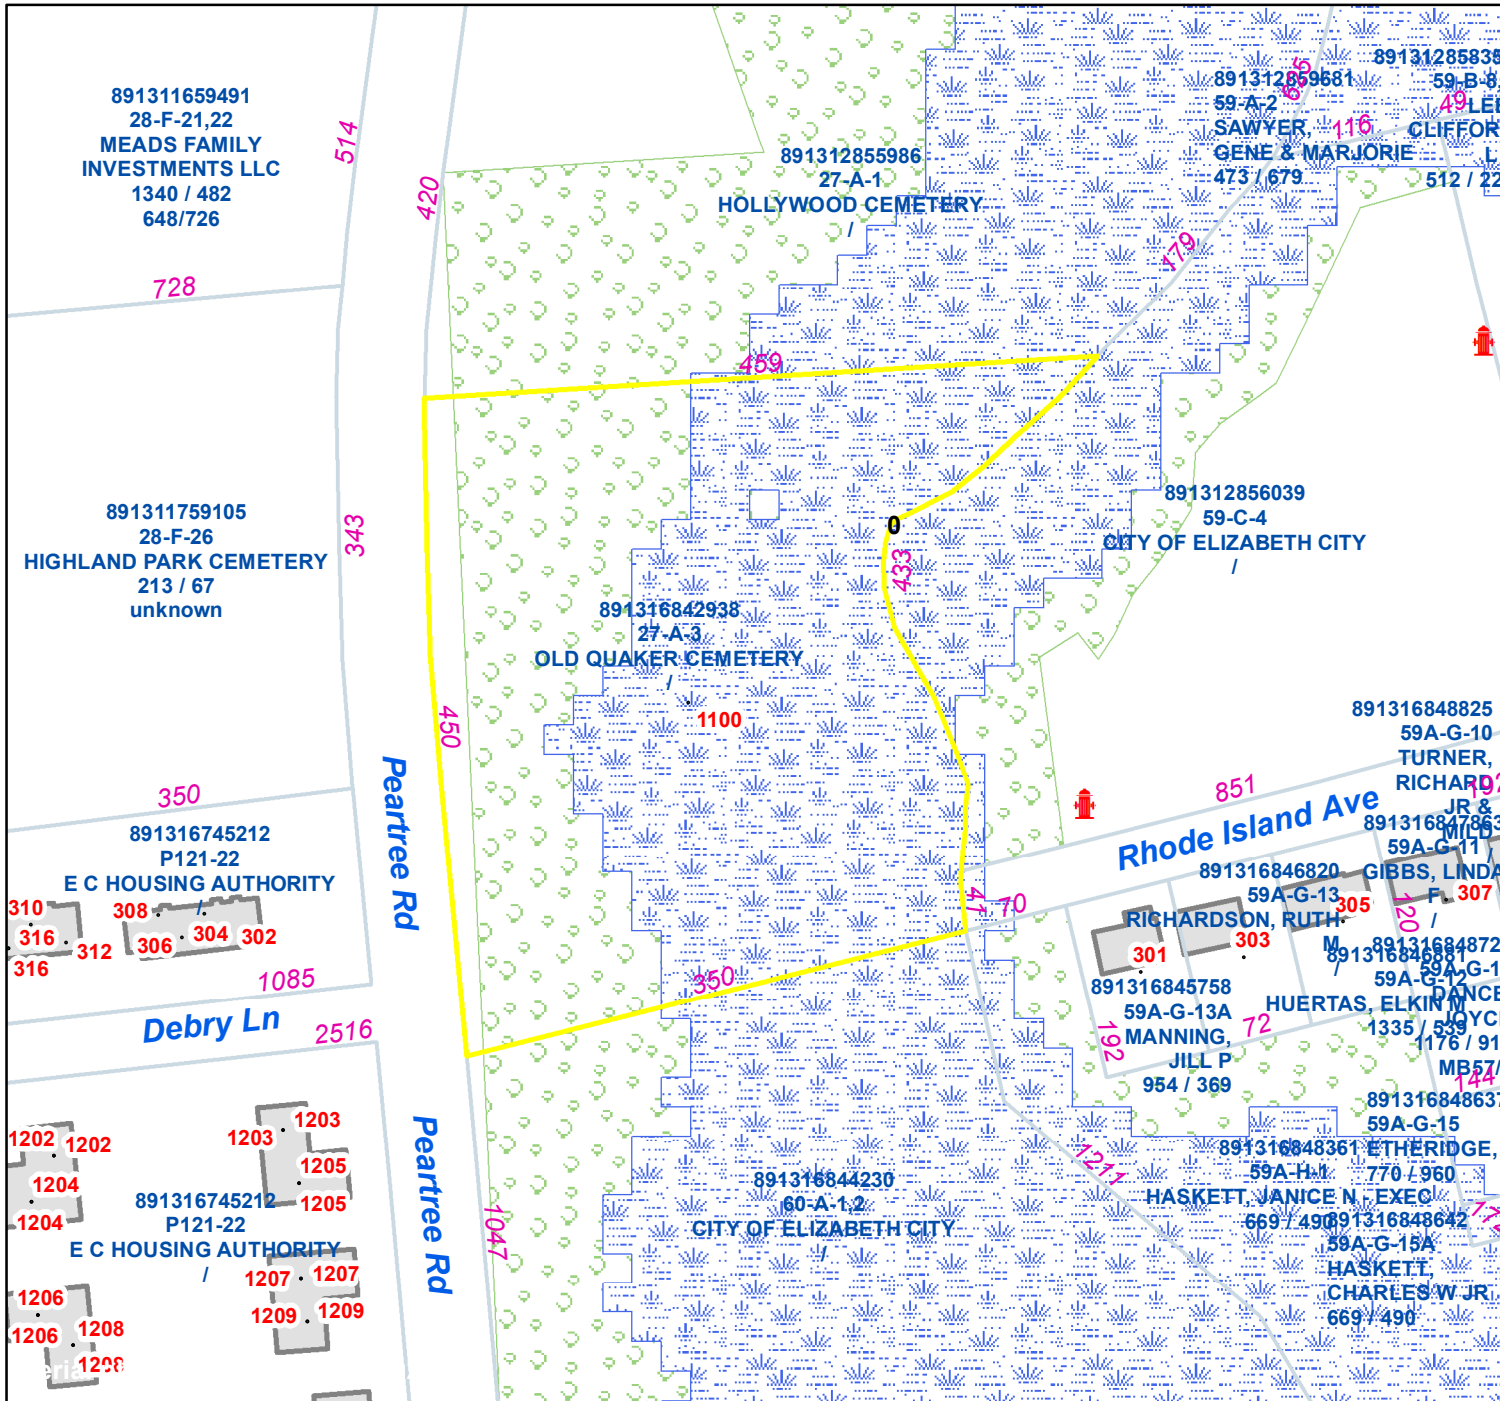

Pasquotank County, NC

Parcel ID: 891316842938

Map: 27-A-3

LOT: 0

01100 PEARTREE RD
OLD QUAKER CEMETERY

ELIZABETH CITY NC 27909

Deed Book:

Deed Page:

Date: 0

Land Value: 161100

Ag Value: 0

Bldg Value: 0

Total Value: 161100

Taxed Acres: 3.66

NOT A SURVEY

This map was created from historic maps, recorded deeds and surveys.
It CAN NOT be used to convey land, settle land disputes or build fences.