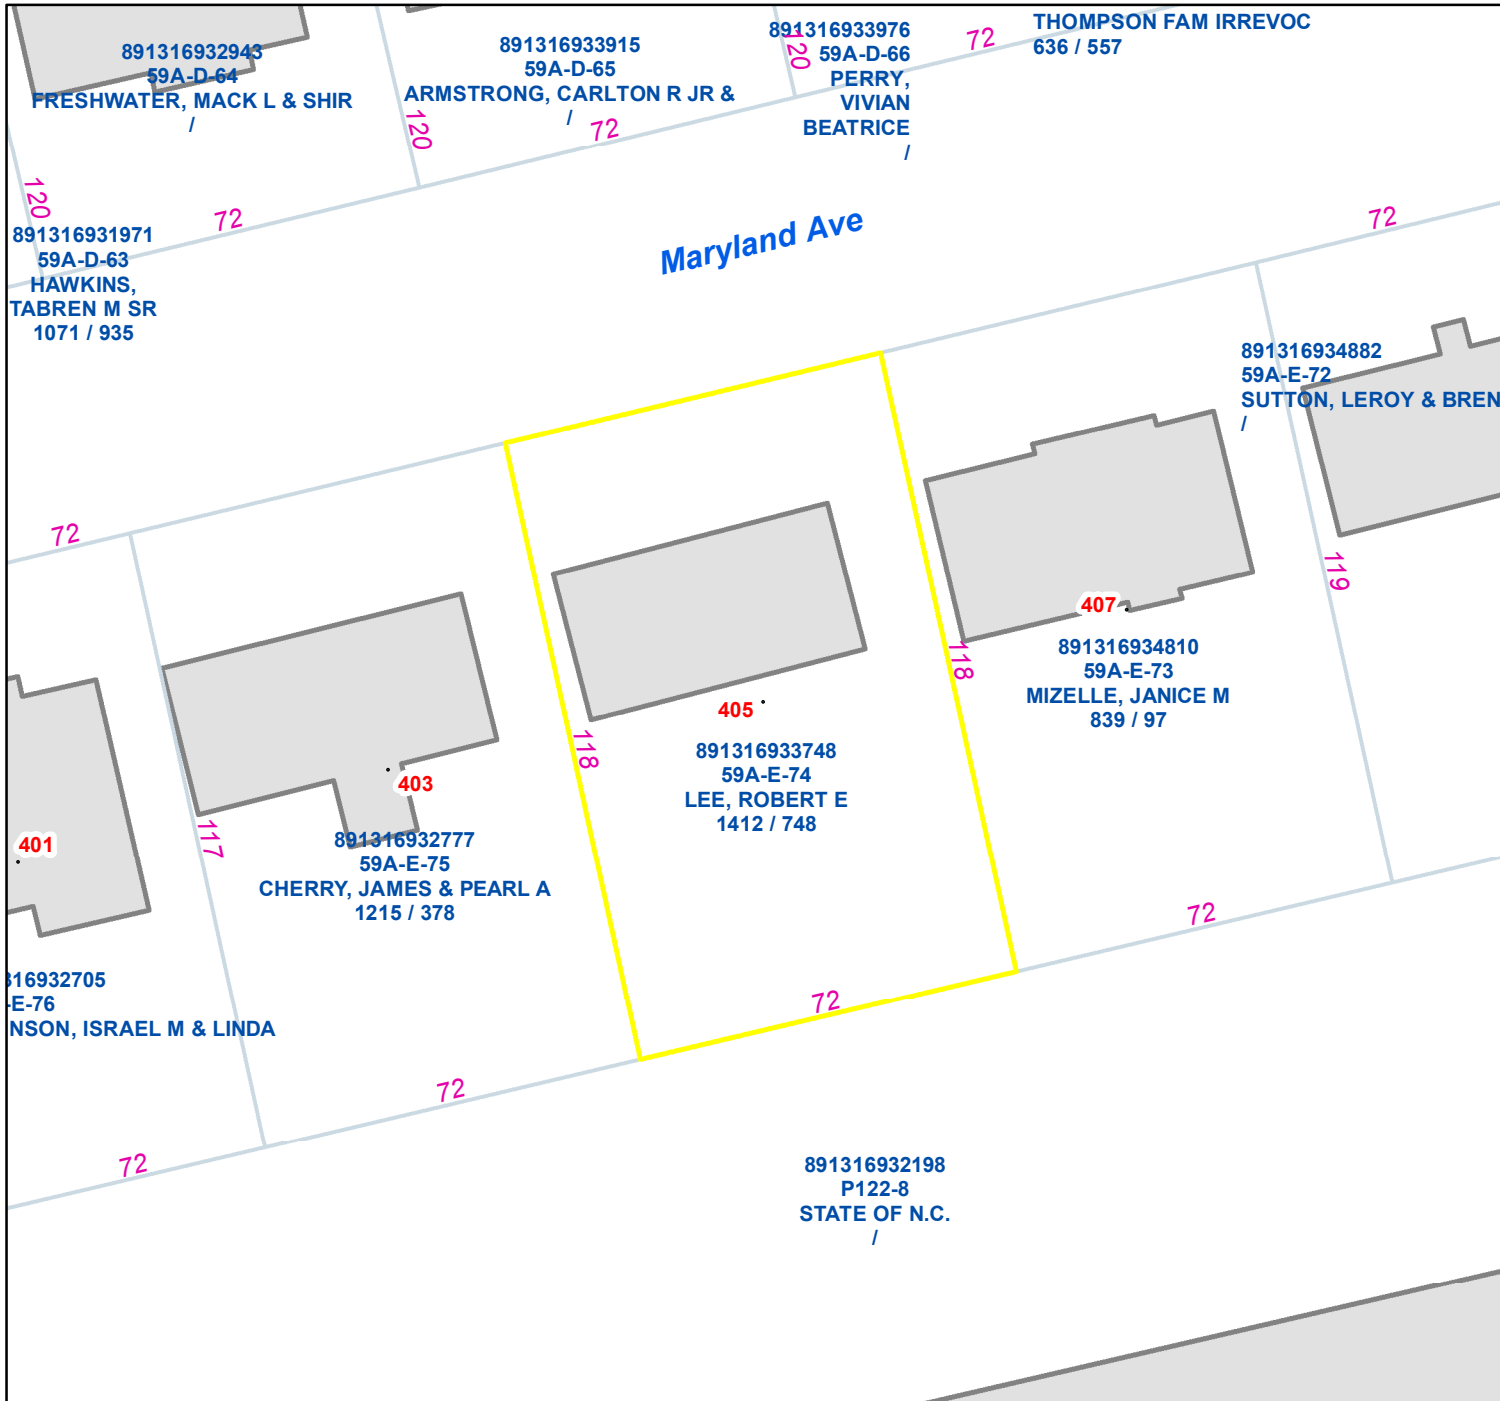

# Pasquotank County, NC

Parcel ID: 891316933748  
Map: 59A-E-74

LOT: 0

00405 MARYLAND AVE  
LEE, ROBERT E  
SHEILA  
405 MARYLAND AVE  
ELIZABETH CITY NC 27909

Deed Book: 1412  
Deed Page: 748  
Date: 20210614

Land Value: 14700  
Ag Value: 0  
Bldg Value: 88500  
Total Value: 103200

Taxed Acres: 0.198

**NOT A SURVEY**

This map was created from historic maps, recorded deeds and surveys.  
It CAN NOT be used to convey land, settle land disputes or build fences.