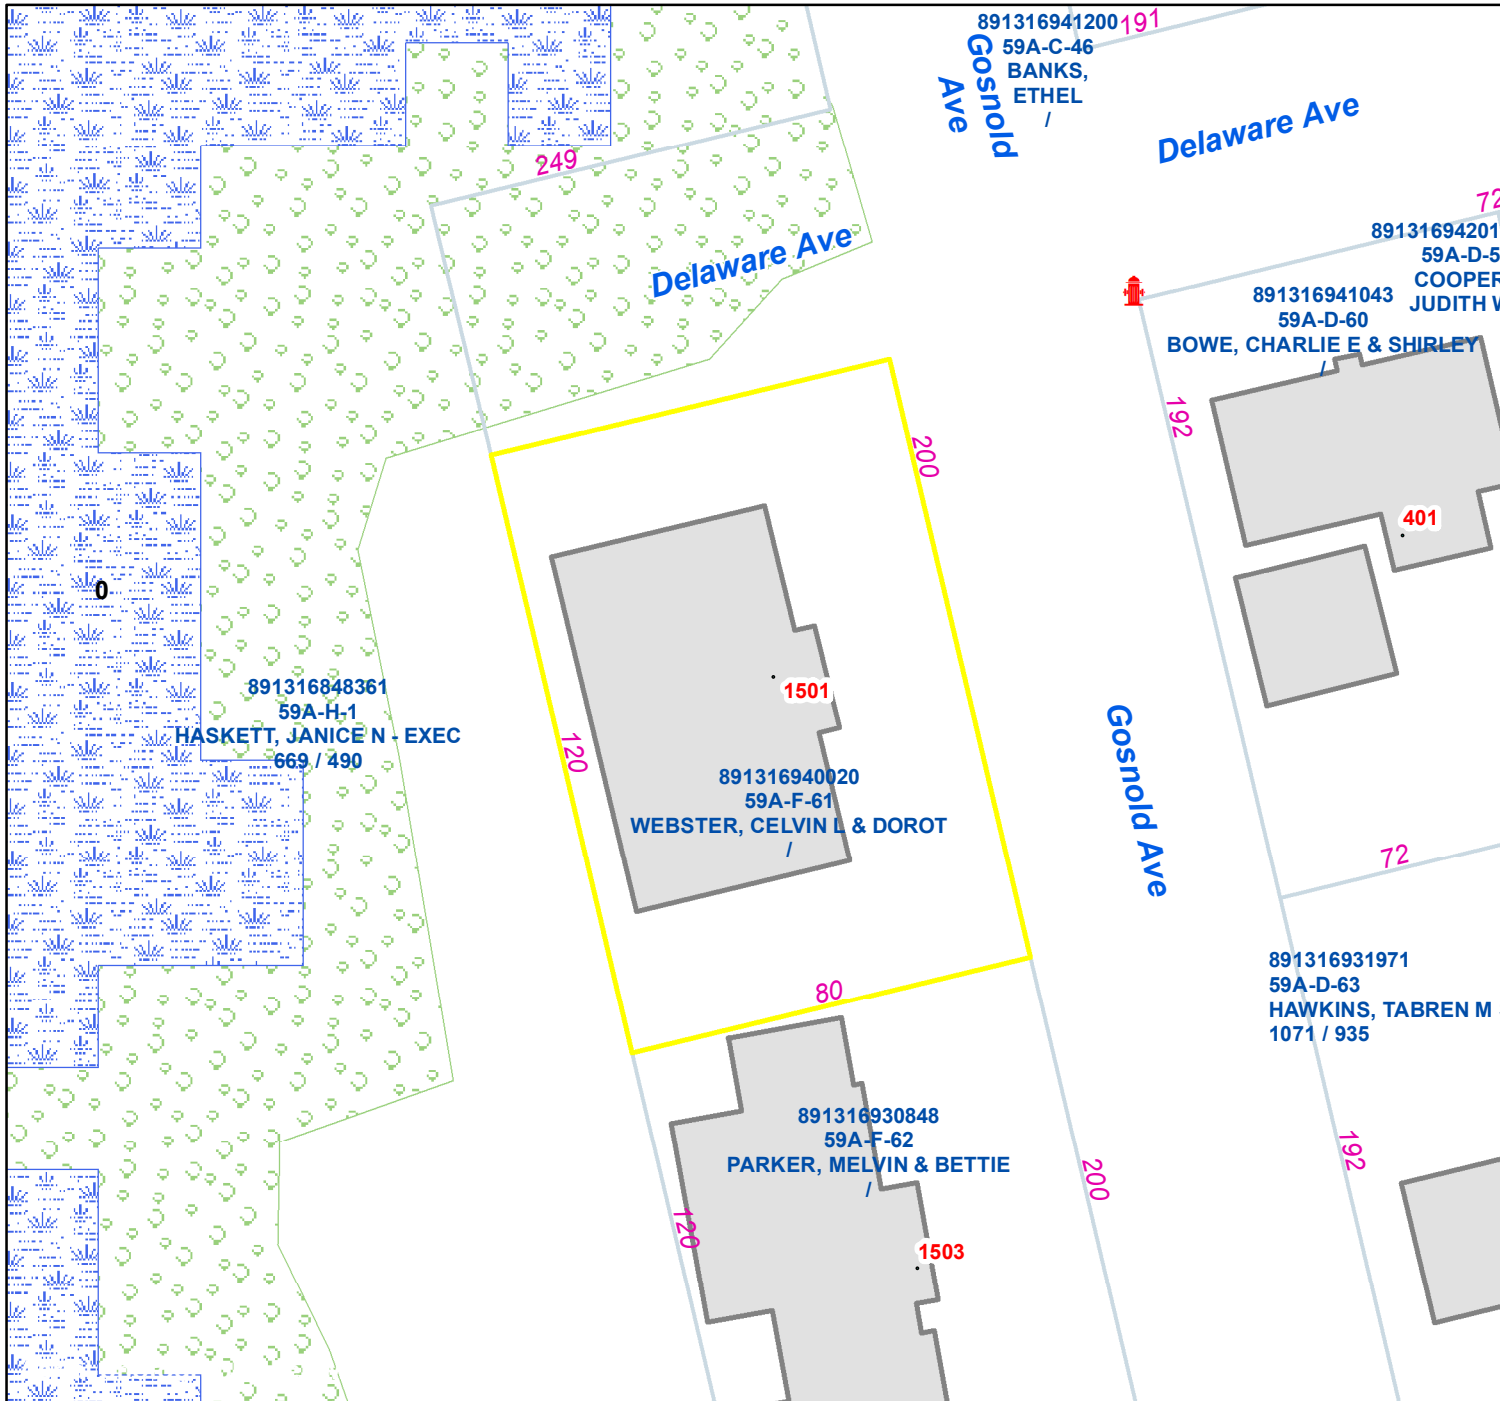

Pasquotank County, NC

Parcel ID: 891316940020
 Map: 59A-F-61

LOT: 0

01501 GOSNOLD AVE
 WEBSTER, CELVIN L & DOROT

1501 GOSNOLD AVE
 ELIZABETH CITY NC 27909

Deed Book:
 Deed Page:
 Date: 0

Land Value: 16100
 Ag Value: 0
 Bldg Value: 142100
 Total Value: 158200

Taxed Acres: 0.22

PASQUOTANK
 COUNTY · NC

Date: 3/13/2024

Property Ownership/
 Lines as of January 1, 2024

NOT A SURVEY

This map was created from historic maps, recorded deeds and surveys.
 It CAN NOT be used to convey land, settle land disputes or build fences.