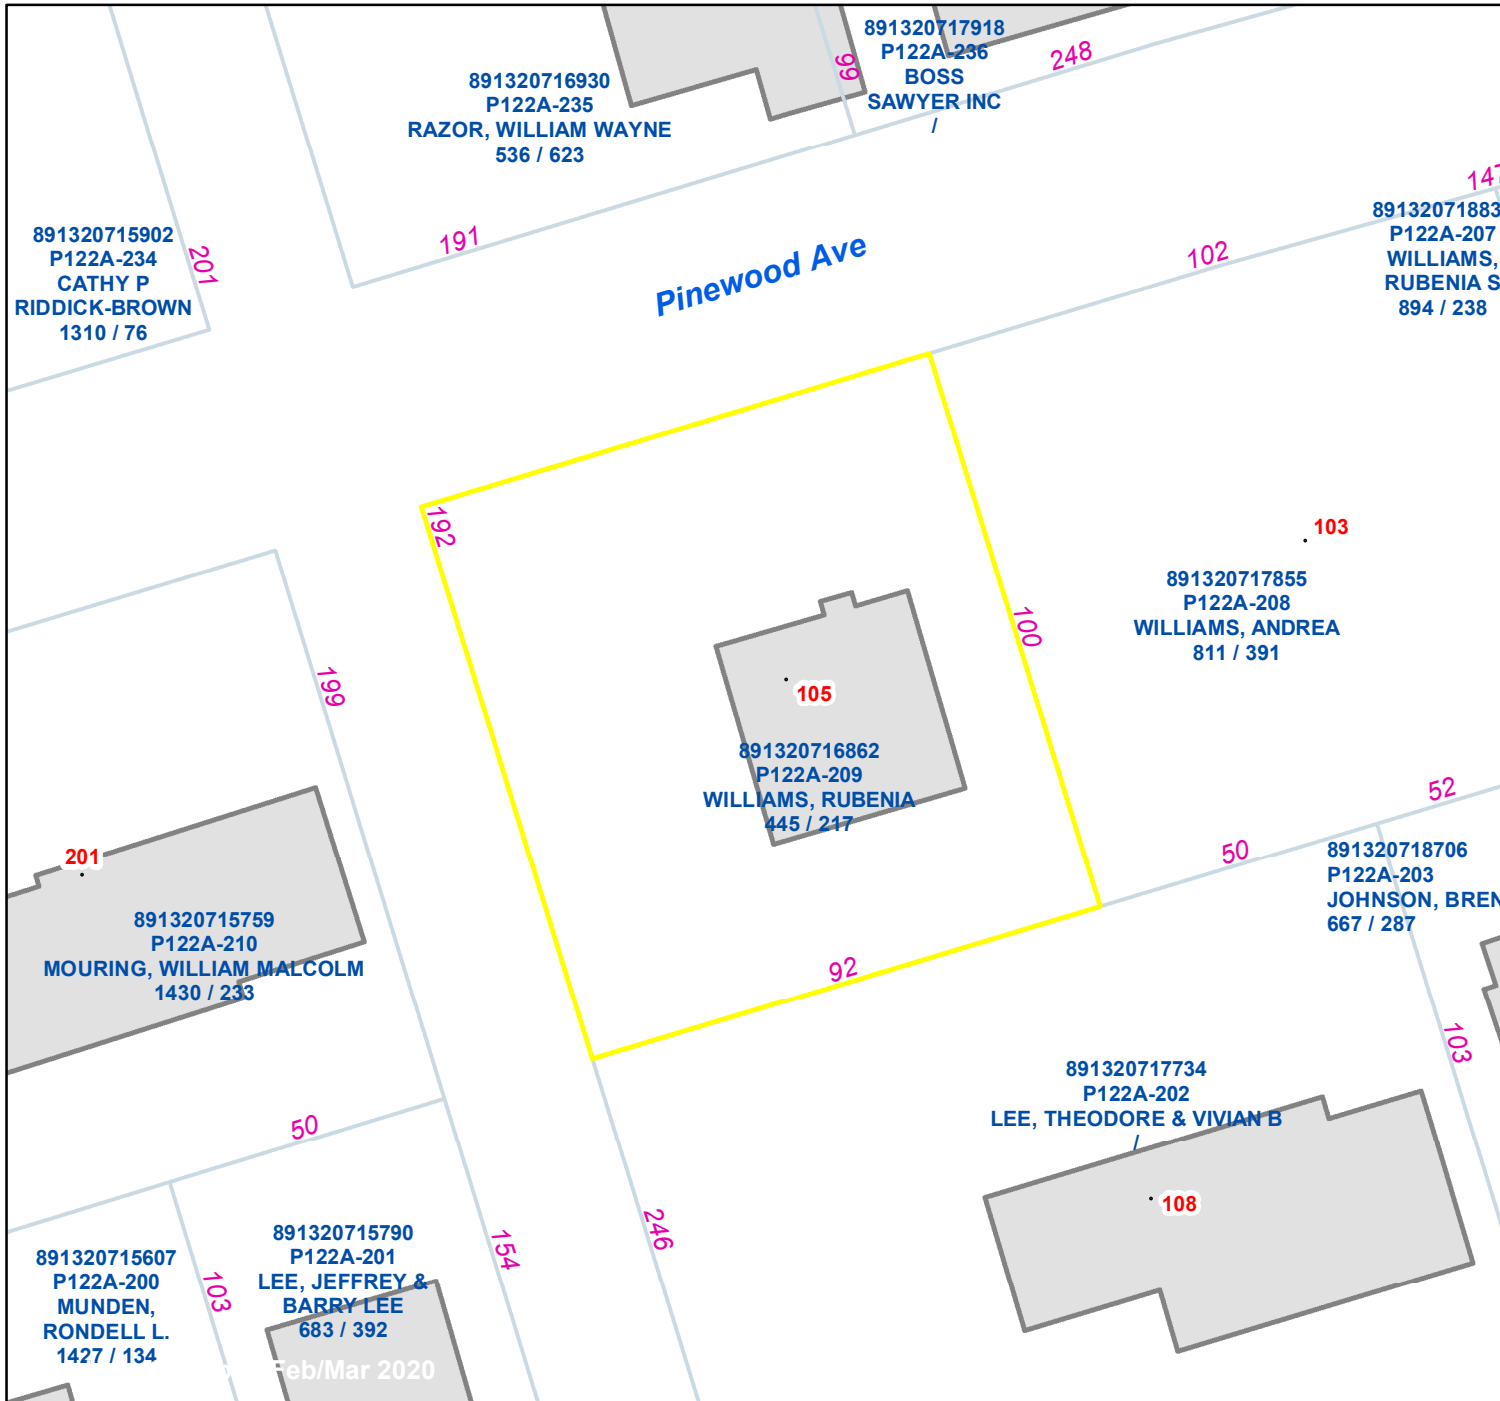

Pasquotank County, NC

Parcel ID: 891320716862

Map: P122A-209

LOT: 120

00105 PINWOOD AVE
WILLIAMS, RUBENIA

1305 HALSTEAD BLVD
ELIZABETH CITY NC 27909

Deed Book: 445
Deed Page: 217
Date: 0

Land Value: 10100
Ag Value: 0
Bldg Value: 39500
Total Value: 49600

Taxed Acres: 0.23

PASQUOTANK
COUNTY NC

Date: 3/13/2024

Property Ownership/
Lines as of January 1, 2024

NOT A SURVEY

This map was created from historic maps, recorded deeds and surveys.
It CAN NOT be used to convey land, settle land disputes or build fences.