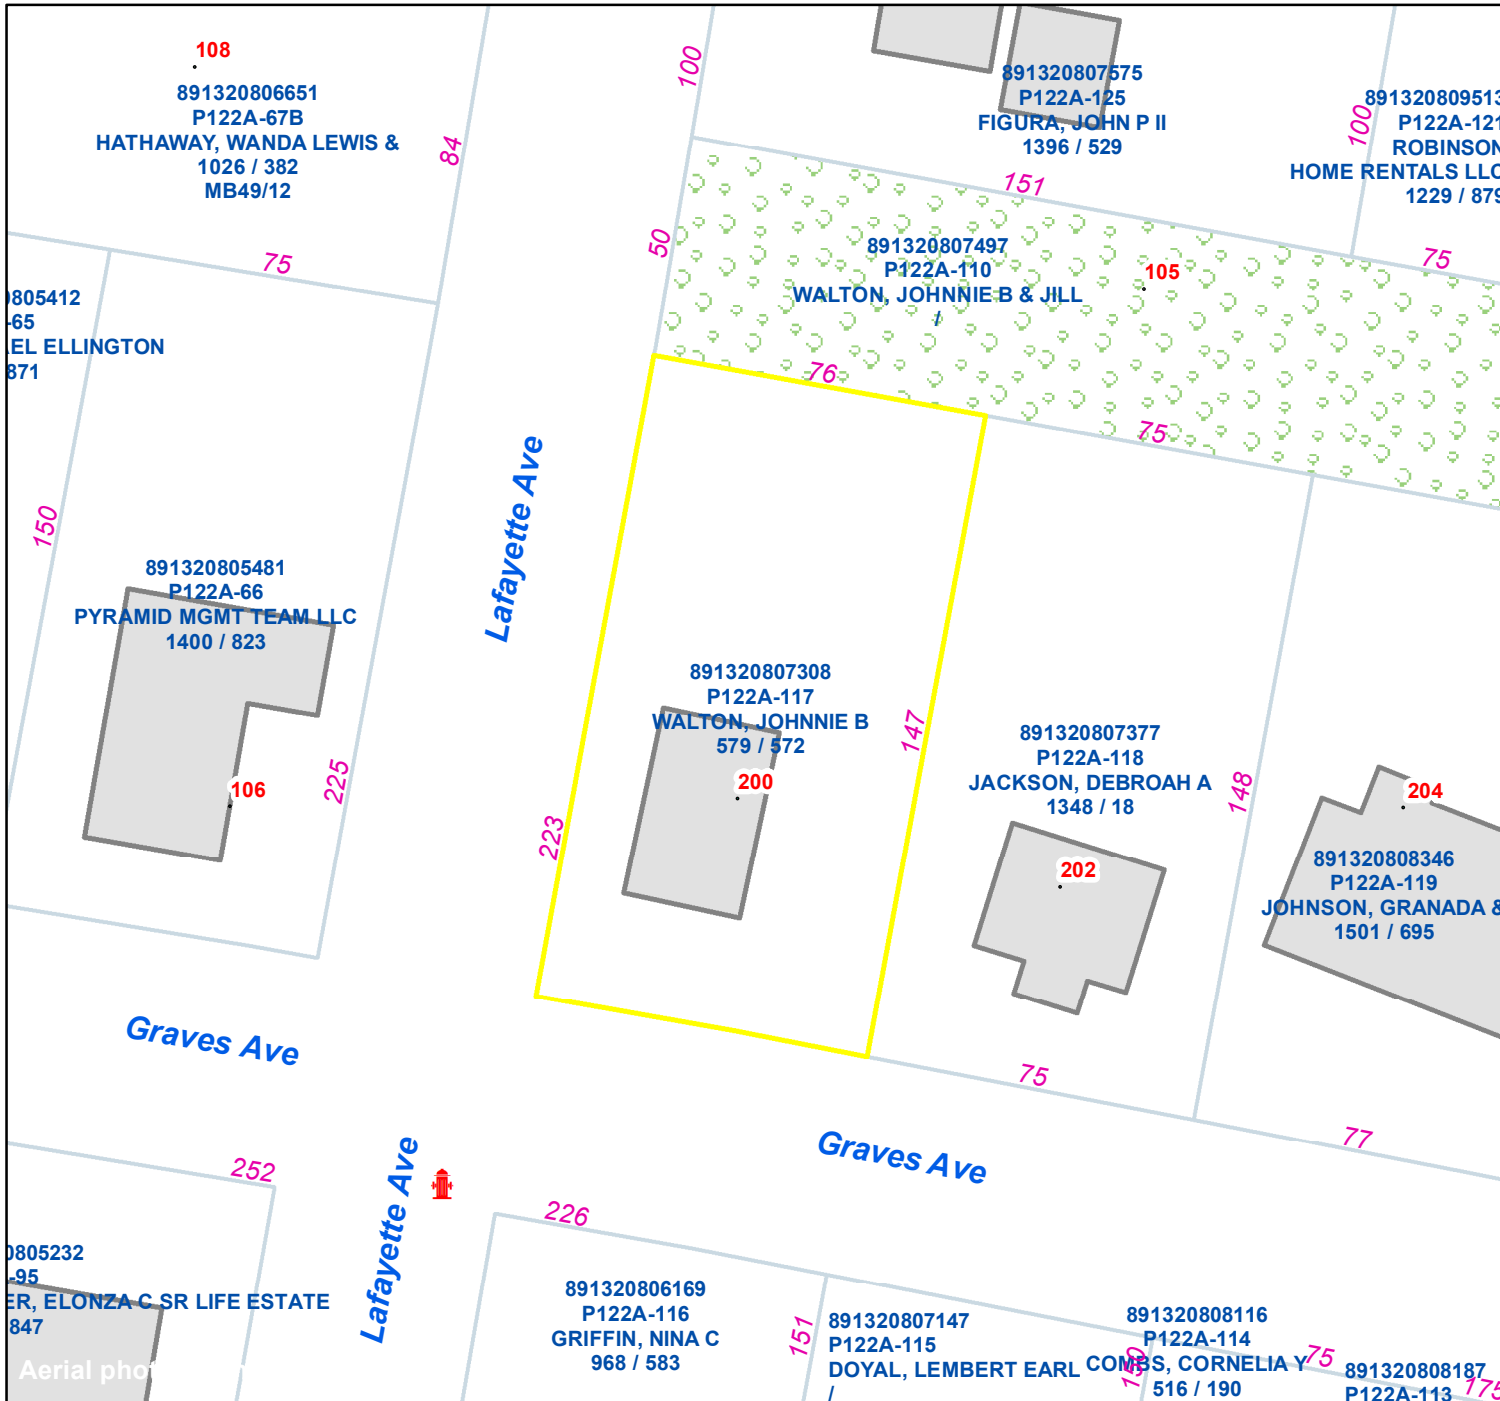

Pasquotank County, NC

Parcel ID: 891320807308
 Map: P122A-117
 LOT: 0

00107 LAFAYETTE AVE
 WALTON, JOHNNIE B

401 NEW YORK AVE
 ELIZABETH CITY NC 27909

Deed Book: 579
 Deed Page: 572
 Date: 0

Land Value: 10700
 Ag Value: 0
 Bldg Value: 63200
 Total Value: 73900

Taxed Acres: 0.258

PASQUOTANK
 COUNTY NC

Date: 3/13/2024

Property Ownership/
 Lines as of January 1, 2024

NOT A SURVEY

This map was created from historic maps, recorded deeds and surveys.
 It CAN NOT be used to convey land, settle land disputes or build fences.