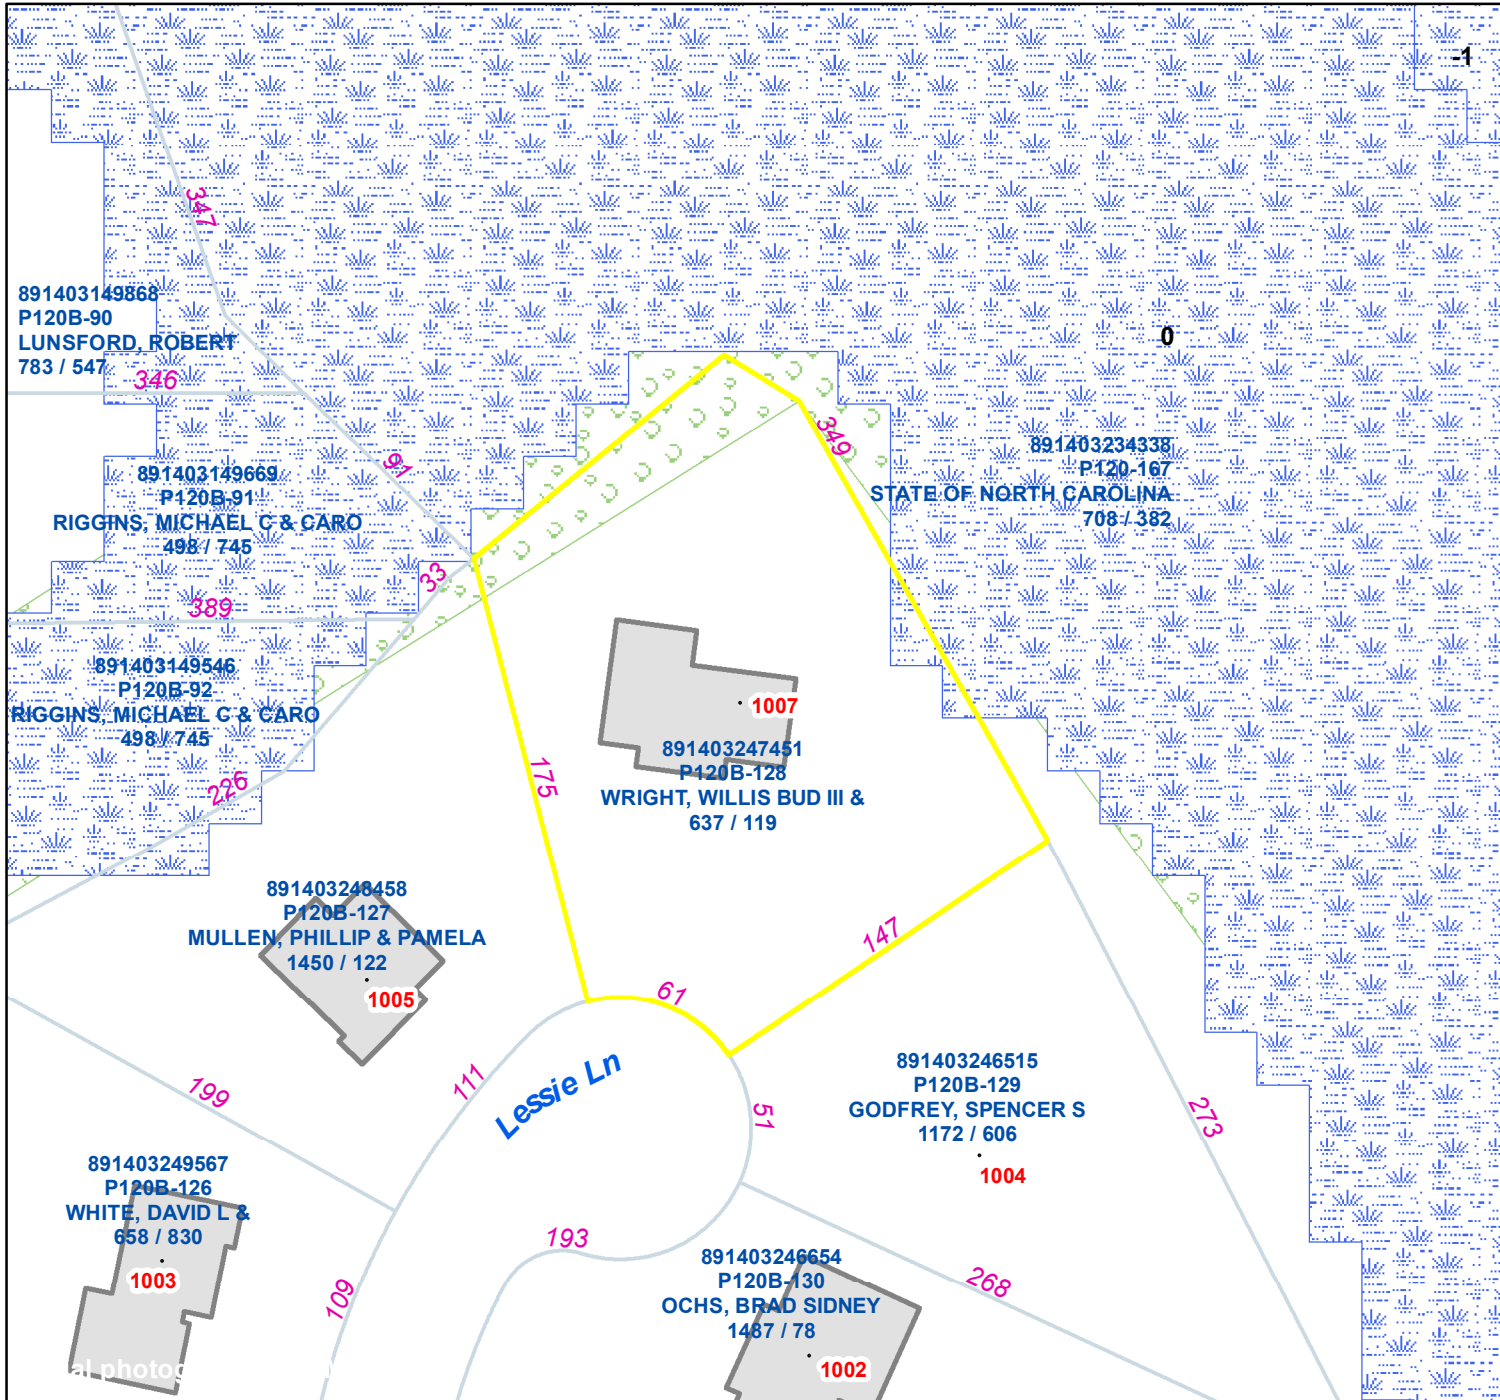

# Pasquotank County, NC

Parcel ID: 891403247451

Map: P120B-128

LOT: 7

01007 LESSIE LN  
WRIGHT, WILLIS BUD III &  
SHARON L

1007 LESSIE LANE  
ELIZABETH CITY NC 27909

Deed Book: 637  
Deed Page: 119  
Date: 980922

Land Value: 56300  
Ag Value: 0  
Bldg Value: 199400  
Total Value: 255700

Taxed Acres: 0.563

**PASQUOTANK**  
COUNTY NC

**NOT A SURVEY**

This map was created from historic maps, recorded deeds and surveys.  
It CAN NOT be used to convey land, settle land disputes or build fences.

Date: 3/13/2024

Property Ownership/  
Lines as of January 1, 2024