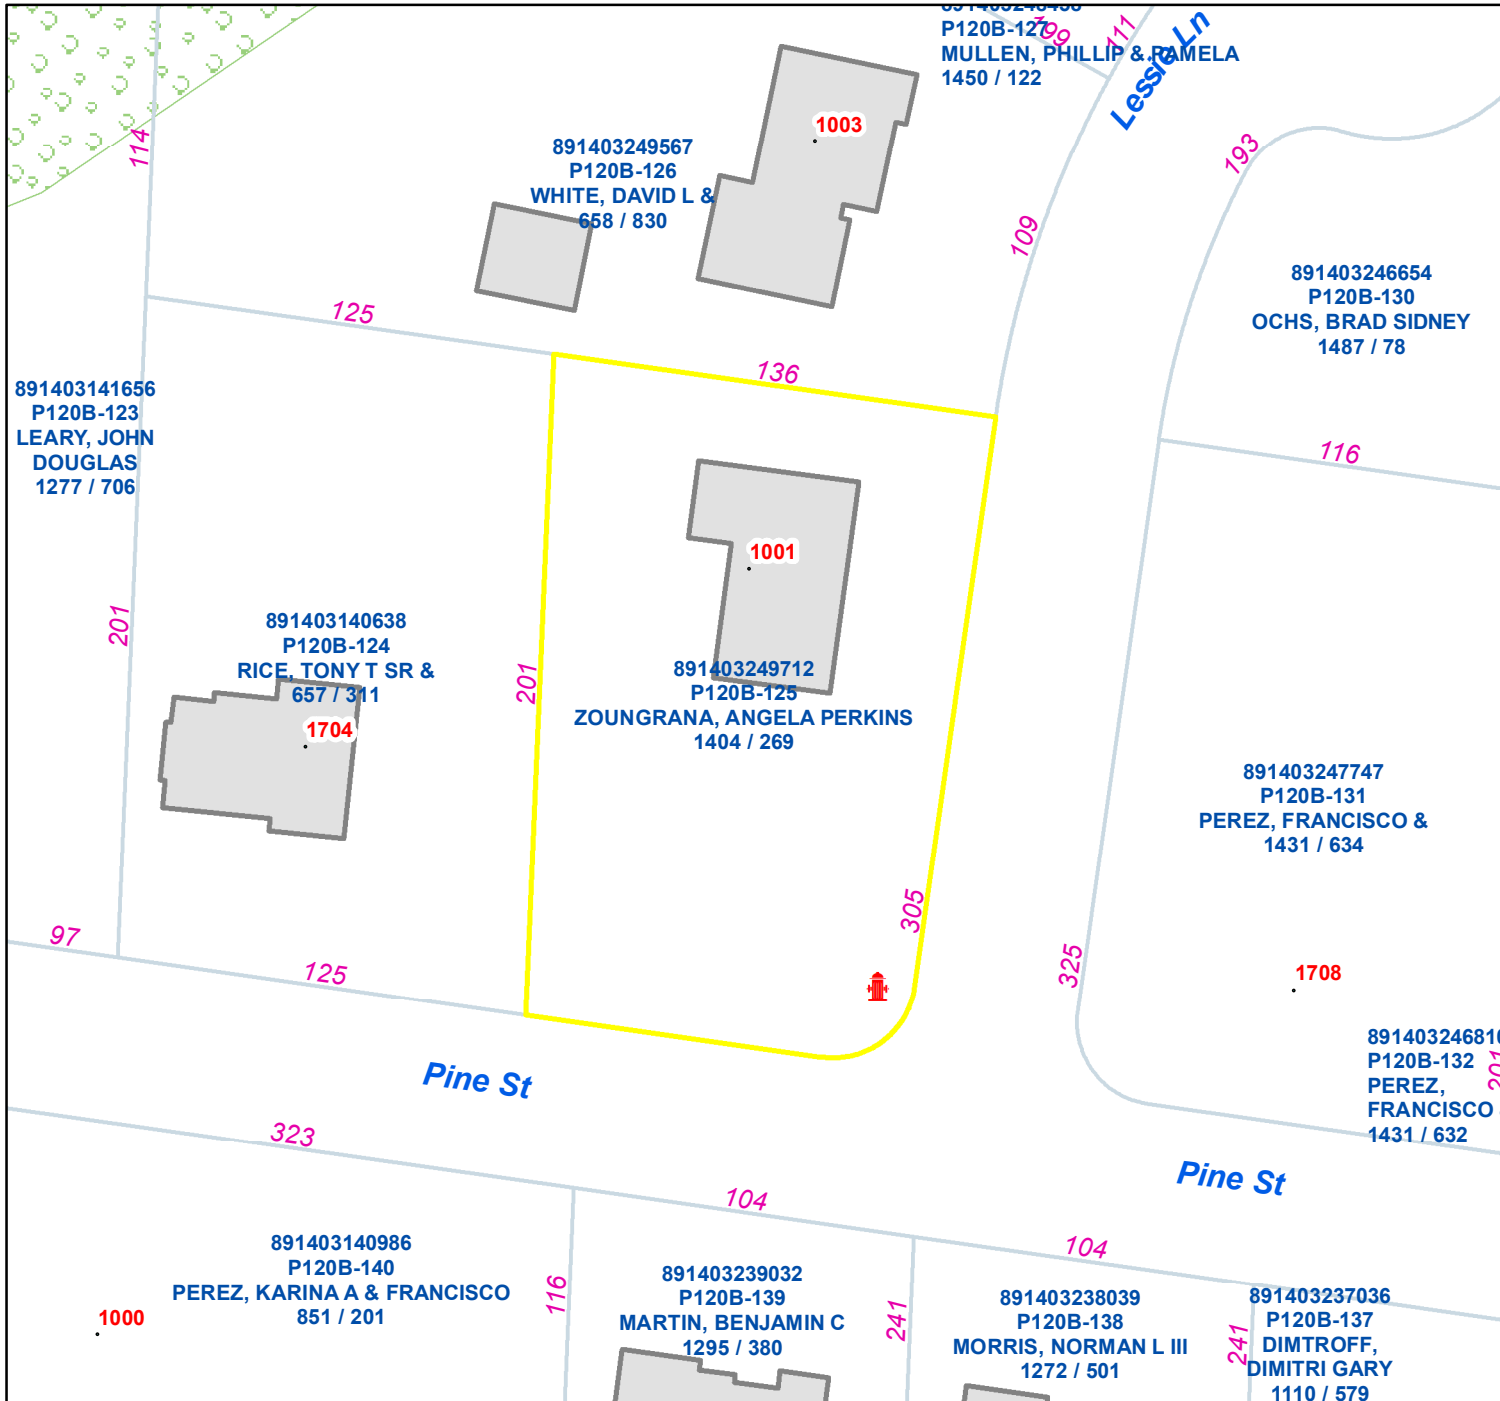

Pasquotank County, NC

Parcel ID: 891403249712

Map: P120B-125

LOT: 4

01001 LESSIE LN
ZOUNGRANA, ANGELA PERKINS

HAMADO

1001 LESSIE LANE

ELIZABETH CITY NC 27909

Deed Book: 1404

Deed Page: 269

Date: 20210409

Land Value: 26900

Ag Value: 0

Bldg Value: 191200

Total Value: 218100

Taxed Acres: 0.515

NOT A SURVEY

This map was created from historic maps, recorded deeds and surveys.
It CAN NOT be used to convey land, settle land disputes or build fences.

Date: 3/13/2024

Property Ownership/
Lines as of January 1, 2024