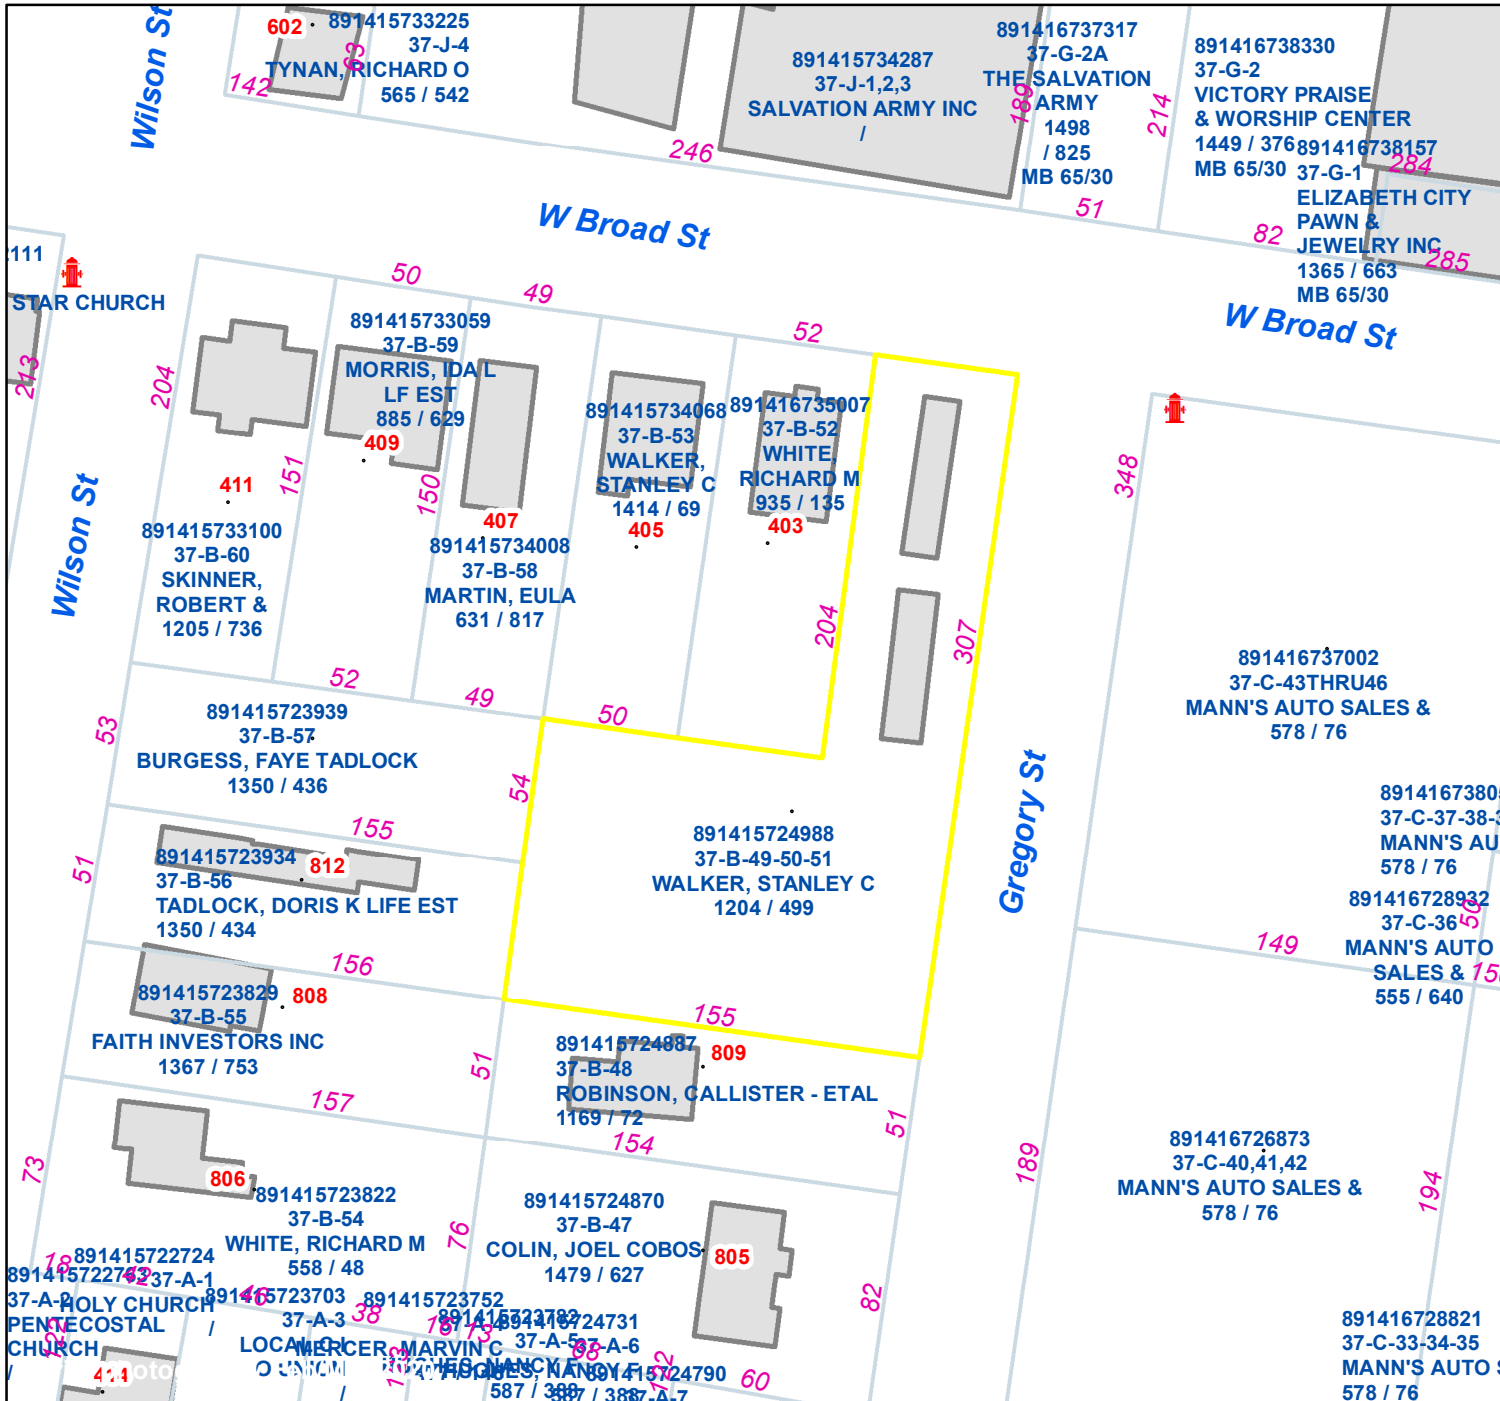

Pasquotank County, NC

Parcel ID: 891415724988

Map: 37-B-49-50-51

LOT: 0

0000 GREGORY ST
WALKER, STANLEY C

913 WILLOW ST
ELIZABETH CITY NC 27909

Deed Book: 1204
Deed Page: 499
Date: 20140620

Land Value: 20500
Ag Value: 0
Bldg Value: 200
Total Value: 20700

Taxed Acres: 0.517

PASQUOTANK
COUNTY NC

Date: 3/13/2024

Property Ownership/
Lines as of January 1, 2024

NOT A SURVEY

This map was created from historic maps, recorded deeds and surveys.
It CAN NOT be used to convey land, settle land disputes or build fences.