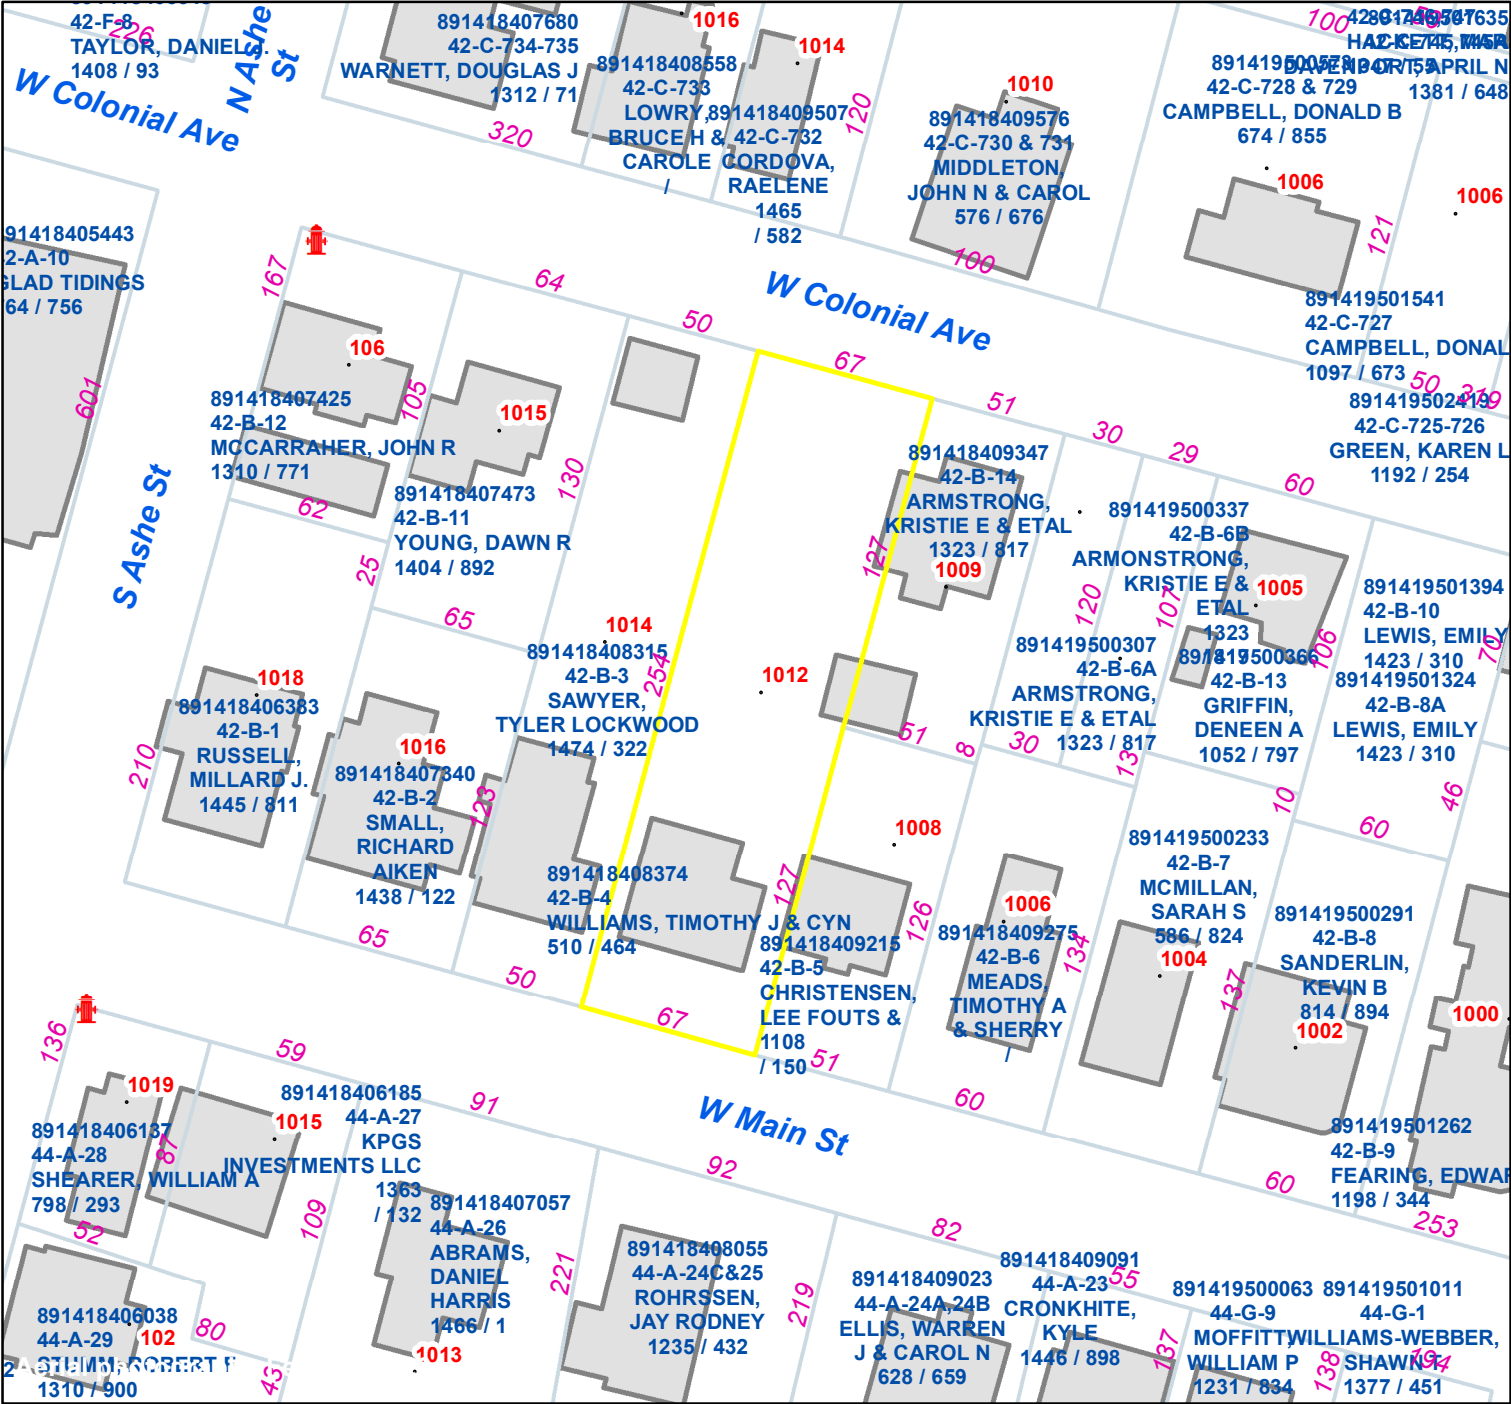

Pasquotank County, NC

Parcel ID: 891418408374
 Map: 42-B-4
 LOT: 0
 01012 W MAIN ST
 WILLIAMS, TIMOTHY J & CYN
 1012 W MAIN ST
 ELIZABETH CITY, NC 27909

Deed Book: 510
 Deed Page: 464
 Date: 0
 Land Value: 36700
 Ag Value: 0
 Bldg Value: 176100
 Total Value: 212800
 Taxed Acres: 0.418

NOT A SURVEY

This map was created from historic maps, recorded deeds and surveys. It CAN NOT be used to convey land, settle land disputes or build fences.

Date: 3/14/2024

Property Ownership/
 Lines as of January 1, 2024

PASQUOTANK COUNTY, NC