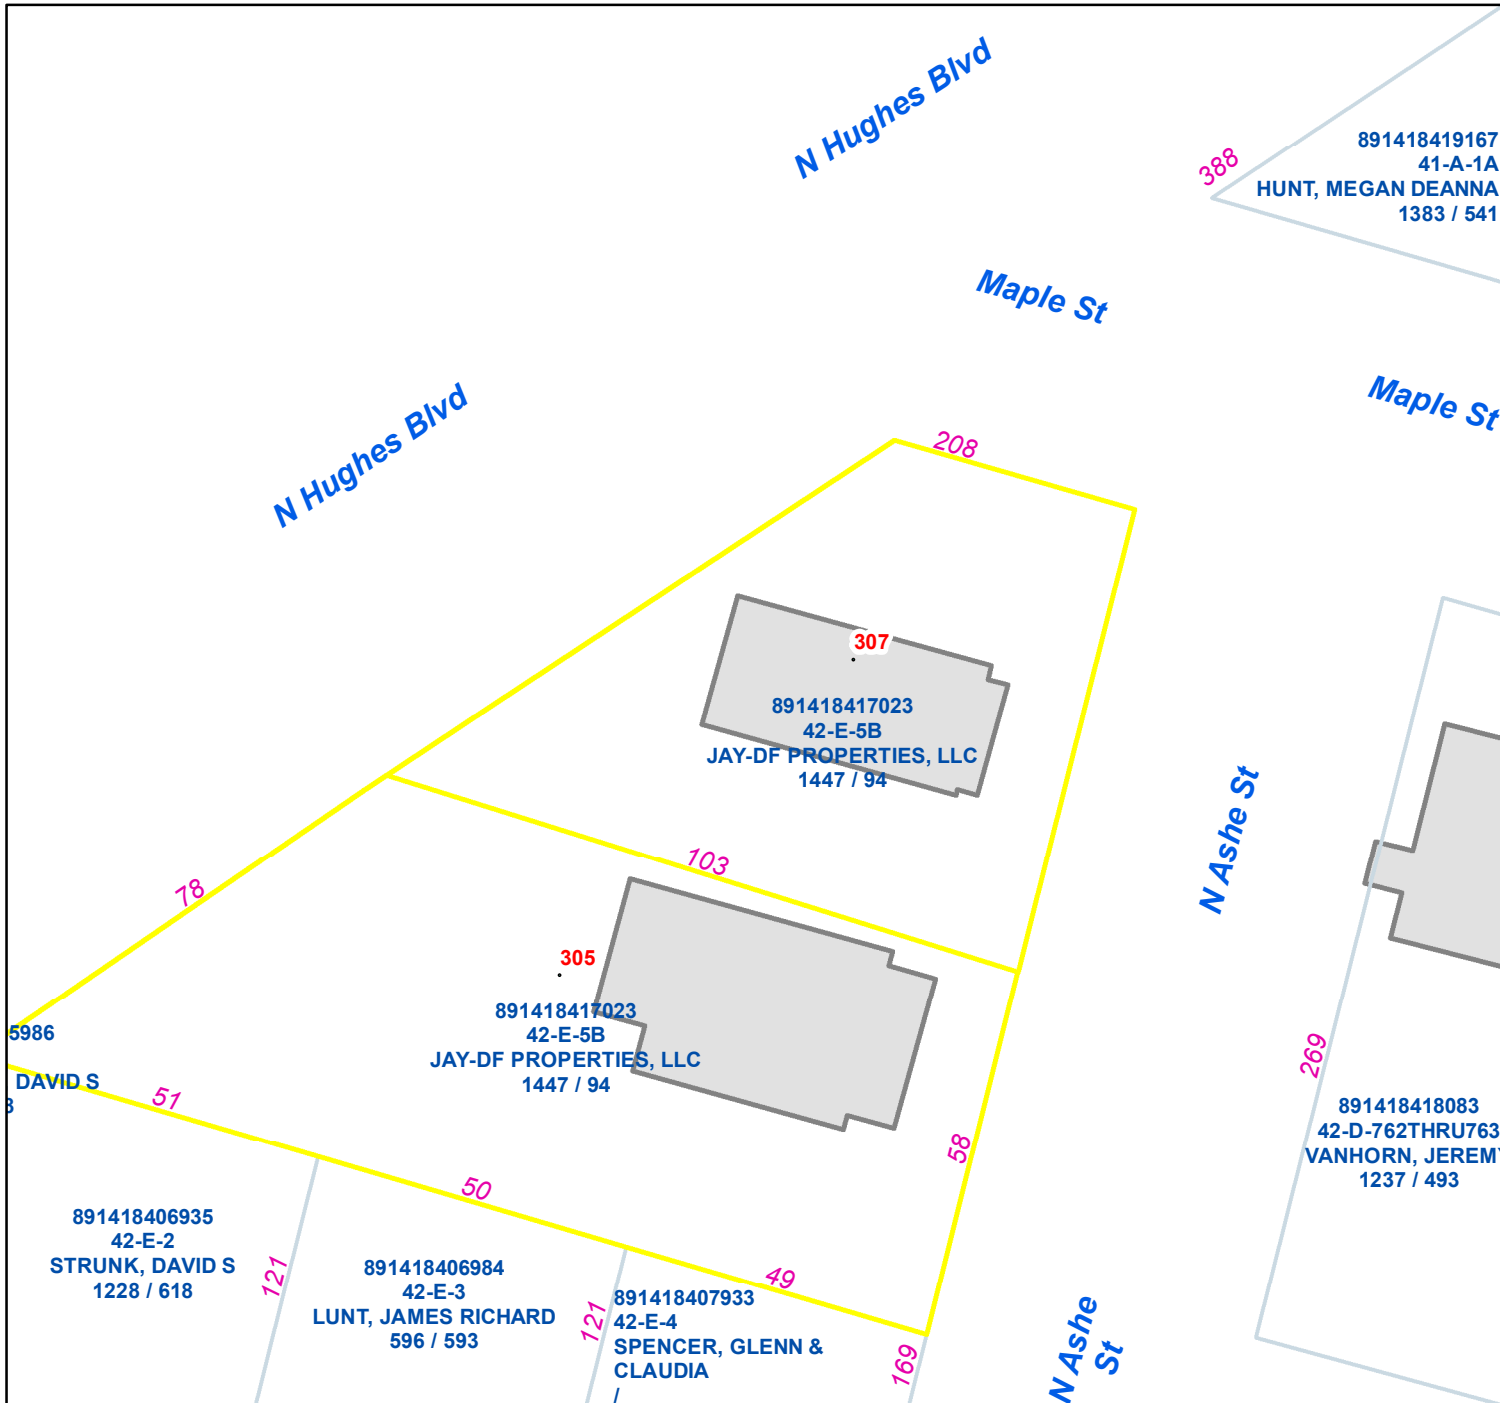

Pasquotank County, NC

Parcel ID: 891418417023

Map: 42-E-5B

LOT: 0

00305 N ASHE ST
JAY-DF PROPERTIES, LLC

1026 HAM OVERMAN RD
ELIZABETH CITY NC 27909

Deed Book: 1447
Deed Page: 94
Date: 20220329

Land Value: 17500
Ag Value: 0
Bldg Value: 127700
Total Value: 145200

Taxed Acres: 0.143

NOT A SURVEY

This map was created from historic maps, recorded deeds and surveys.
It CAN NOT be used to convey land, settle land disputes or build fences.

Date: 3/14/2024

Property Ownership/
Lines as of January 1, 2024